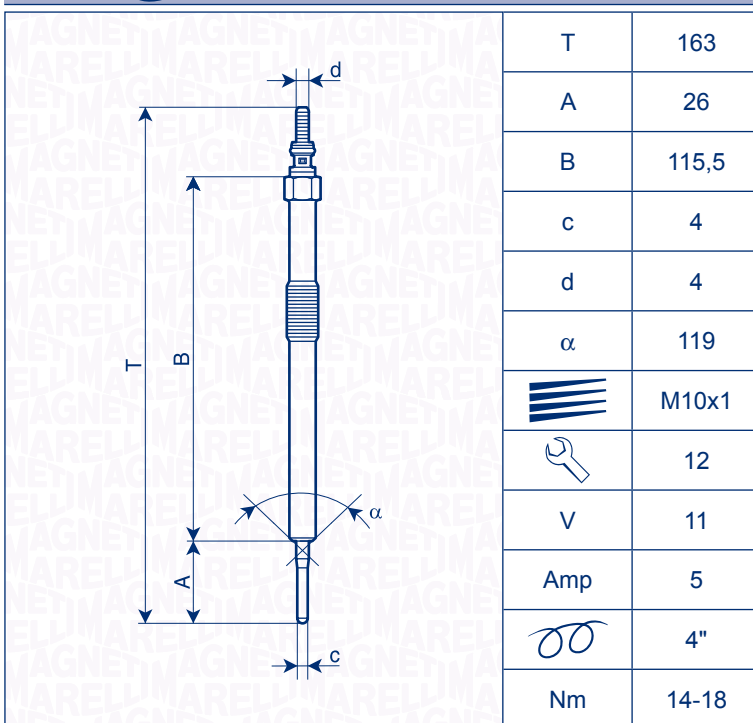

UY41A NEW

	CC	KW				V
MITSUBISHI						
ASX DI-D	1.8	85	06/10 →	4	4N13	11
	1.8	110	06/10 →	4	4N13	11
LANCER DI-D	1.8	85	05/10 →	4	4N13	11
	1.8	110	06/10 →	4	4N13	11
OUTLANDER II DI-D	2.2	130	11/06 →	4	4N14	11
OUTLANDER II DI-D 4WD	2.2	103	09/10 →	4	4N14	11
	2.2	130	11/06 →	4	4N14	11
OUTLANDER III DI-D 4WD	2.2	110	08/12 →	4	---	11

UY42A NEW

BERU
100266056 GE124
BOSCH
0 250 403 021 GLP237

	CC	KW				V
NISSAN						
NAVARA dCi	2.5	106	07/05 →	4	---	11
	2.5	120	10/06 →	4	---	11
	2.5	126	08/08 →	4	---	11
	2.5	128	12/05 →	4	---	11
NAVARA dCi 4WD	2.5	106	10/08 →	4	---	11
	2.5	126	10/06 →	4	---	11
	2.5	128	07/05 →	4	---	11
	2.5	140	12/09 →	4	---	11
PATHFINDER III dCi	2.5	128	01/05 →	4	---	11
	2.5	126	10/06 →	4	---	11
PATHFINDER III dCi 4WD	2.5	120	01/05 →	4	---	11
	2.5	128	03/05 →	4	---	11
	2.5	140	08/10 →	4	---	11