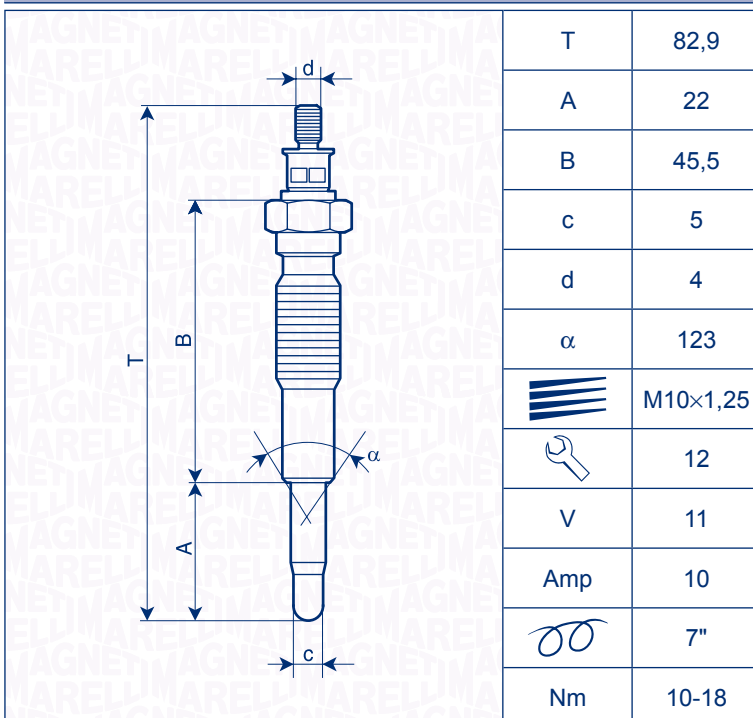

UC59A

BERU

0.100.226.382 0.100.226.481 GN005

	CC	KW				V
FORD						
RANGER D	2.5	57	10/99 → 04/02	4	---	11
RANGER TD 4x4	2.5	80	10/99 → 06/06	4	---	11
KIA						
BESTA D	2.2	48	02/96 → 12/03	4	---	11
PREGIO D	2.7	60	10/97 →	4	---	11
RETONA TD	2.0	61	06/99 →	4	---	11
SPORTAGE TD 4WD	2.0	61	10/97 → 08/03	4	---	11
MAZDA						
626 III D	2.0	60	11/94 → 09/97	4	---	11
	2.0	55	05/93 → 11/96	4	---	11
626 IV D GLX Complex	2.0	55	01/93 → 04/97	4	---	11
B-SERIE D	2.5	57	06/99 → 11/06	4	---	11
	2.5	63	02/96 → 06/99	4	---	11
	2.2	47	01/85 → 03/96	4	---	11
B-SERIE TD 4WD	2.5	80	06/99 → 07/06	4	---	11
MPV I TD	2.5	85	05/96 → 09/99	4	---	11
SUZUKI						
GRAND VITARA I TD	2.0	64	03/98 → 07/03	4	---	11
VITARA TD	2.0	64	12/95 → 03/98	4	Intercooler all-wheel drive (ET)	11