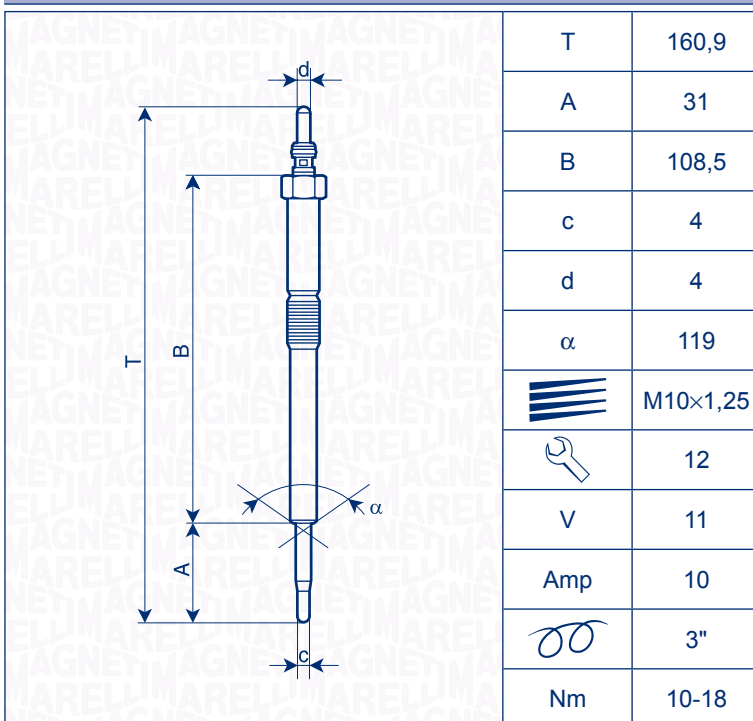

UY14A

T	160,9
A	31
B	108,5
c	4
d	4
α	119
	M10x1,25
	12
V	11
Amp	10
	3"
Nm	10-18

BERU

0.100.800.036 GN073

BOSCH

0 250 503 003 0.250.503.003 F 01G 004 02X

			CC	KW				V

HONDA

ACCORD IX i-DTEC	2.2	110	07/08 →	4	N22B1	11
	2.2	132	07/09 →	4	N22B2	11
ACCORD VII i-CTDi	2.2	103	01/04 →	4	N22A1	11
CIVIC IX i-DTEC	1.6	88	02/13 →	4	---	11
	1.6	88	01/14 →	4	---	11
	2.2	110	02/12 →	4	---	11
CIVIC VI i D	2.0	77	04/98 → 02/01	4	20T2N	11
CIVIC VI i TD	2.0	63	01/97 → 02/01	4	20T2R	11
CIVIC VIII CTDi	2.2	103	01/06 →	4	N22A2	11
CR-V II CTDi	2.2	103	02/05 → 09/06	4	N22A2	11
CR-V III i-CTDi	2.2	103	01/07 →	4	N22A2	11
CR-V III i-DTEC	2.2	110	01/07 →	4	N22B3	11
CR-V IV i-DTEC	1.6	88	10/13 →	4	---	11
	1.6	118	02/15 →	4	---	11
	2.2	110	10/12 →	4	---	11
FR-V i-CTDi	2.2	103	07/05 →	4	N22A1	11