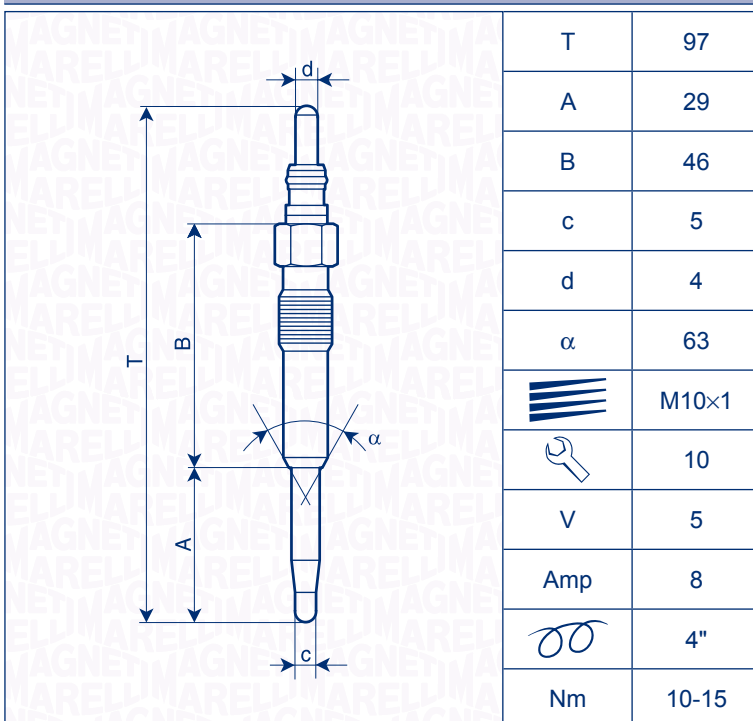

UC01F

BERU		
0.100.266.008	GE100	
BOSCH		
250402005	0 250 402 001	0.250.402.001
0.250.402.005	GLP050	
CHAMPION		
CH 700/002	CH700	
NGK		
7560	9776	DP 50
Y 607 AS	Y607AS	

			CC	KW				V

AUDI								
A2 TDI	1.4	55-66	09/03 →	3	AMF-BHC-ATL	5		
A3 TDI	1.9	75	03/03 →	4	---	5		
	1.9	77	10/05 → 05/07	4	BLS	5		
	1.9	77	06/06 →	4	BXE	5		
	1.9	77	09/04 →	4	BKC	5		
	2.0	103	06/05 →	4	BMM	5		
A4 TDI	1.9	85	11/05 →	4	BRB	5		
	1.9	85	06/04 → 12/05	4	BKE	5		
	2.0	103	11/04 →	4	BPW	5		
CHRYSLER								
SEBRING CRD	2.0	103	01/00 →	4	Engine by VW	5		
SEAT								
ALHAMBRA TDI	1.9	110	05/05 →	4	---	5		
ALTEA XL TDI	1.9	77	04/16 →	4	BJB/BKC	5		
	2.0	100	03/04 →	4	---	5		
IBIZA IV TDI R	1.9	118	03/04 →	4	---	5		
LEON TDI	1.9	74	10/05 →	4	---	5		
	1.9	77	09/05 →	4	---	5		
	1.9	81	09/05 →	4	---	5		
	1.9	110	09/05 →	4	---	5		
TOLEDO III TDI	1.9	77	10/04 →	4	---	5		
SKODA								
FABIA TDI	1.4	59	01/07 →	3	BMS	5		
	1.9	77	04/07 →	4	BLS	5		
OCTAVIA TDI	2.0	103	11/05 →	4	BMM	5		
	1.9	77	06/04 →	4	---	5