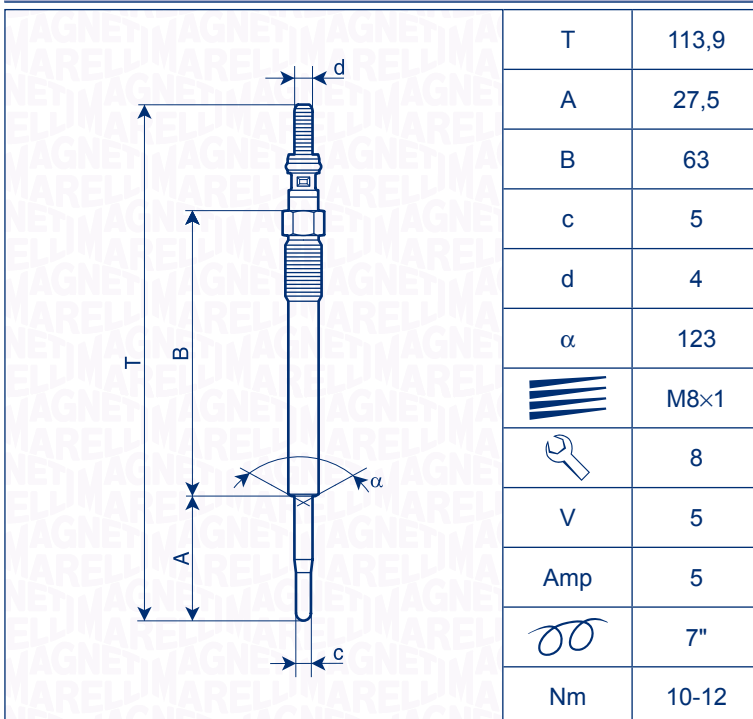

UY23A NEW

BERU		
0.100.266.068	GE121A	
BOSCH		
0 250 404 001	0.250.404.001	
CHAMPION		
CH719		
NGK		
8904	DP 58	D-Power 58
Y 8001 AS	Y8001AS	

			CC	KW				V

CITROËN

BERLINGO HDi	1.6	55	04/08 →	4	9HT (DV6BTED4) / 9HT (DV6BUTED4)	5
	1.6	68	07/10 →	4	9HX (DV6ATED4) / 9HP (DV6DTED)	5
	1.6	84	07/10 →	4	9HR (DV6C) / 9HL (DV6C)	5
	1.6	82	07/10 →	4	---	5
C3 II HDi	1.4	50	11/09 →	4	8HR (DV4C) / 8HZ (DV4TD)	5
	1.6	68	11/09 →	4	9HP (DV6DTED)	5
	1.6	82	11/09 →	4	9HR (DV6C)	5
	1.6	84	09/12 →	4	---	5
C3 Picasso BlueHDi	1.6	73	01/15 →	4	---	5
C3 Picasso HDi	1.6	84	01/13 →	4	9HL (DV6C)	5
	1.6	68	07/10 →	4	9HP (DV6DTED)	5
	1.6	82	05/10 →	4	9HR (DV6C)	5
C4 Aircross HDi	1.6	84	04/12 →	4	---	5
C4 CACTUS BlueHDi	1.6	73	09/14 →	4	---	5
C4 CACTUS HDi	1.6	68	09/14 →	4	---	5
C4 Grand Picasso HDi	2.0	110	07/09 →	4	---	5
	2.0	120	09/10 →	4	RHH (DW10CTED4)	5
C4 Grand Picasso I HDi	1.6	82	09/10 →	4	9HL (DV6C) / 9HR (DV6C)	5
C4 Grand Picasso II BlueHDi	2.0	110	09/13 →	4	---	5
C4 Grand Picasso II HDi	1.6	68	09/13 →	4	9HP (DV6DTED)	5
	1.6	85	09/13 →	4	---	5
C4 HDi	1.6	68	11/09 →	4	9HP(DV6DTED)	5
	1.6	82	11/09 →	4	9HR(DV6C)	5
	2.0	110	11/09 →	4	RHE (DW10CTED4)	5