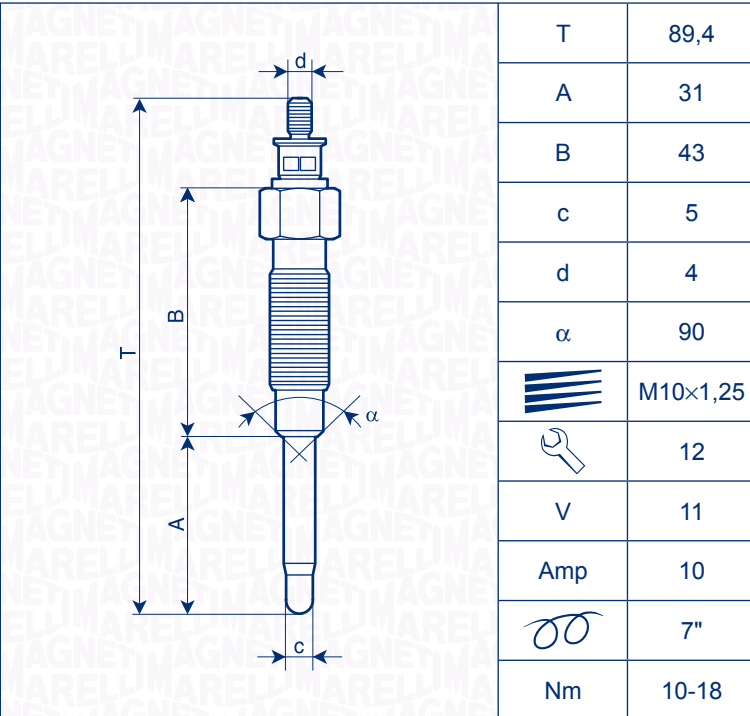

UC51A

	CC	KW				V
TOYOTA						
4 RUNNER TD	3.0	92	10/93 → 03/96	4	KZN130	11
LAND CRUISER TD	3.0	92	05/93 → 05/96	4	KZJ70 / KZJ73 / KZJ77	11
PICNIC D	2.2	66	07/97 → 12/01	4	CMX10	11

UC52A

BERU		
0.100.221.151	688MJ	GV688
BOSCH		
0 250 202 006	0.250.202.006	
CHAMPION		
CH 103	CH103	
NGK		
2951	Y 118 T	Y 118 T-1
Y118T		

	CC	KW				V
TOYOTA						
CORONA D	2.2	49	08/82 → 07/84	4	L	11
CRESSIDA D	2.2	49	09/80 → 07/84	4	L	11
CRESSIDA D / Kombi	2.2	49	09/80 → 07/82	4	L	11
	2.2	53	09/80 → 07/84	4	L	11
	2.5	61	08/84 → 07/88	4	2L	11
CROWN D / Kombi	2.5	53-61	08/83 → 08/89	4	2L	11
DYNA D	2.5	55	08/85 → 07/87	4	2L OHC	11
HIACE D	2.2	46	01/79 → 03/83	4	---	11
TAMARAW D	2.2	49-53	08/82 → 08/83	4	L	11