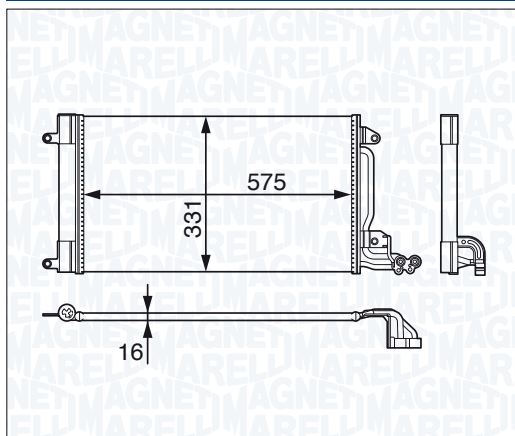

NEW BC715 - 350203715000		<i>i</i>	
AUDI A1 1.2 TFSI	+Drier	05/10	→
AUDI A1 1.4 TFSI	+Drier	05/10	→
AUDI A1 1.6 TDI	+Drier	05/10	→
SEAT IBIZA V 1.2	+Drier	03/08	→
SEAT IBIZA V 1.4	+Drier	03/08	→
SEAT IBIZA V 1.4 TDI	+Drier	03/08	→
SEAT IBIZA V 1.4 TSI	+Drier	03/08	→
SEAT IBIZA V 1.6	+Drier	03/08	→
SEAT IBIZA V 1.6 TDI	+Drier	03/08	→
SEAT IBIZA V 1.9 TDI	+Drier	03/08	→
SEAT IBIZA V 2.0	+Drier	03/08	→
SEAT IBIZA V 2.0 TDI	+Drier	03/08	→
SKODA FABIA 1.4 TSI	+Drier	12/06	→
VOLKSWAGEN POLO 1.2	+Drier	06/09	→
VOLKSWAGEN POLO 1.2 TDI	+Drier	06/09	→
VOLKSWAGEN POLO 1.2 TSI	+Drier	06/09	→
VOLKSWAGEN POLO 1.4	+Drier	06/09	→
VOLKSWAGEN POLO 1.6 TDI	+Drier	06/09	→