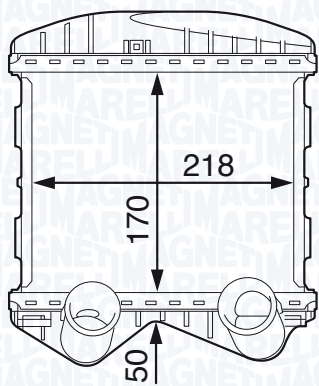

NEW

MST234 - 351319202340

|                                     |               |
|-------------------------------------|---------------|
| SMART CABRIO 0.6                    | 06/02 → 01/04 |
| SMART CABRIO 0.6 (S1OLA1)           | 03/00 → 01/04 |
| SMART CABRIO 0.6 (S1OLD2)           | 01/01 → 01/04 |
| SMART CABRIO 0.7                    | 01/03 → 01/04 |
| SMART CITY-COUPE 0.6                | 01/01 → 01/04 |
| SMART CITY-COUPE 0.6                | 06/02 → 01/04 |
| SMART CITY-COUPE 0.6 (S1CLA1)       | 07/98 → 01/04 |
| SMART CITY-COUPE 0.6 (S1CLB1)       | 07/98 → 01/04 |
| SMART CITY-COUPE 0.7                | 01/03 → 01/04 |
| SMART FORTWO 0.7 (450.330)          | 01/04 →       |
| SMART FORTWO 0.7 (450.332)          | 01/04 →       |
| SMART FORTWO 0.7 (450.333)          | 01/04 →       |
| SMART FORTWO 0.7 (450.432)          | 01/04 →       |
| SMART FORTWO 0.7 (450.433)          | 01/04 →       |
| SMART ROADSTER 0.7 (452.332)        | 06/03 →       |
| SMART ROADSTER 0.7 (452.334)        | 04/03 →       |
| SMART ROADSTER 0.7 (452.432)        | 04/03 →       |
| SMART ROADSTER 0.7 (452.434)        | 04/03 →       |
| SMART ROADSTER 0.7 Brabus (452.337) | 12/03 →       |
| SMART ROADSTER 0.7 Brabus (452.437) | 12/03 →       |