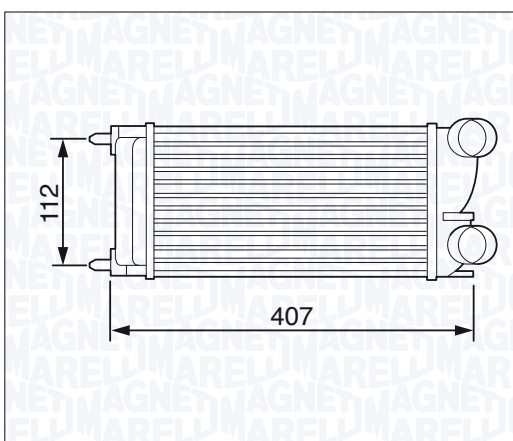

NEW

MST352 - 351319203520

CITROËN BERLINGO 1.6 Hdi 90	04/08 →
CITROËN C4 1.6 Hdi	11/04 →
CITROËN C4 1.6 Hdi	11/04 →
CITROËN C4 PICASSO 1.6 Hdi	10/06 →
PEUGEOT 308 1.6 HDiFAP	09/07 →
PEUGEOT 308 1.6 HDiFAP	09/07 →