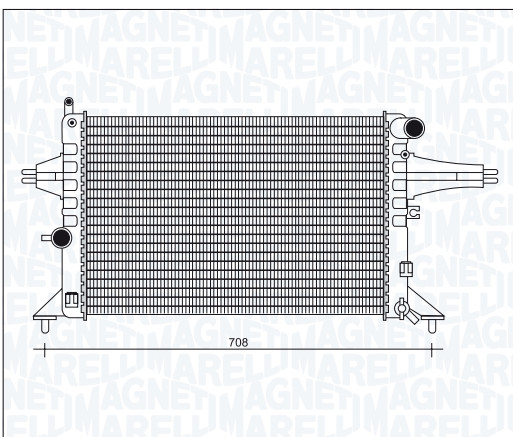

BM960 - 350213960000		
OPEL / VAUXHALL ASTRA G 1.4 i 16V		12/97 → 02/04
OPEL / VAUXHALL ASTRA G 1.6 i / 1.6 i 16V		12/97 → 02/04
OPEL / VAUXHALL ASTRA G 1.8 i 16V		12/97 → 02/04
OPEL / VAUXHALL ZAFIRA A 1.6 i 16V		01/99 → 06/03
OPEL / VAUXHALL ZAFIRA A 1.6 i 16V		07/00 → 06/03
OPEL / VAUXHALL ZAFIRA A 1.6 i 16V		07/03 → 06/05
OPEL / VAUXHALL ZAFIRA A 1.8 i 16V		01/99 → 06/03
OPEL / VAUXHALL ZAFIRA A 1.8 i 16V		07/03 → 06/05