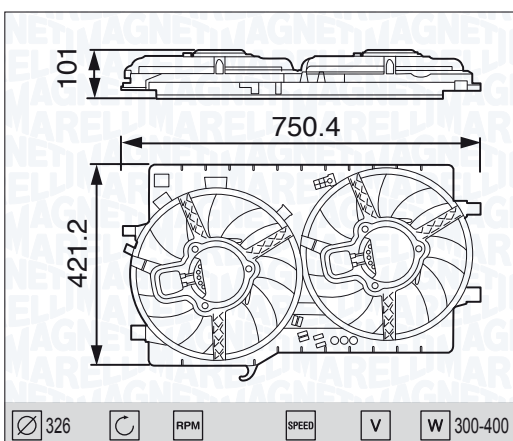

∅ 326 C RPM SPEED V W 300-400

MTC458AX - 069422458010		
ALFA ROMEO GIULIETTA 1.8 TBi		04/10 →