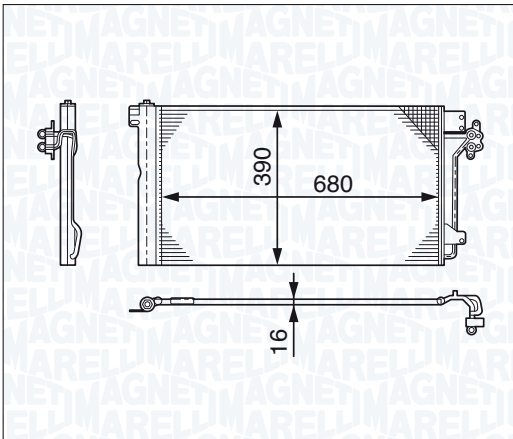

BC478 - 350203478000		
VOLKSWAGEN MULTIVAN V 1.9 TDI	+Drier	04/03 →
VOLKSWAGEN MULTIVAN V 2.0	+Drier	04/03 →
VOLKSWAGEN MULTIVAN V 2.5 TDI	+Drier	04/03 →
VOLKSWAGEN MULTIVAN V 2.5 TDI 4motion	+Drier	04/03 →
VOLKSWAGEN MULTIVAN V 3.2 4motion	+Drier	04/03 →
VOLKSWAGEN MULTIVAN V 3.2 V6	+Drier	04/03 →
VOLKSWAGEN MULTIVAN V 3.2 V6 4motion	+Drier	04/03 →
VOLKSWAGEN TRANSPORTER V 1.9 TDI	+Drier	04/03 →
VOLKSWAGEN TRANSPORTER V 2.0	+Drier	04/03 →
VOLKSWAGEN TRANSPORTER V 2.5 TDI	+Drier	04/03 →
VOLKSWAGEN TRANSPORTER V 2.5 TDI 4motion	+Drier	04/03 →
VOLKSWAGEN TRANSPORTER V 3.2 4motion	+Drier	04/03 →
VOLKSWAGEN TRANSPORTER V 3.2 V6	+Drier	04/03 →
VOLKSWAGEN TRANSPORTER V 3.2 V6 4motion	+Drier	04/03 →