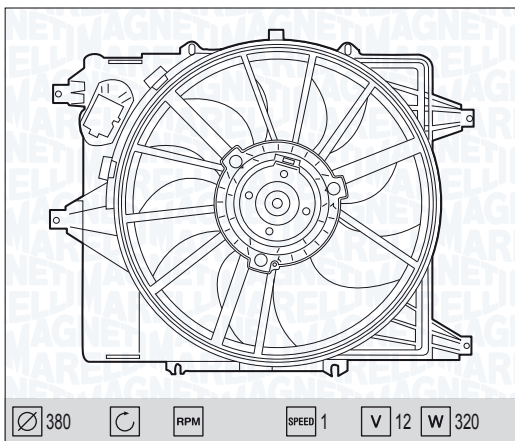

MTC345AX - 069422345010		
RENAULT CLIO I 1.2	P	
RENAULT CLIO I 1.2 8V	P	
RENAULT CLIO I 1.4 16V	P	
RENAULT CLIO I 1.5 dCl	P	
RENAULT CLIO I 1.6 16V	P	
RENAULT CLIO I 1.9 D	P	
RENAULT CLIO II 1.2	P	
RENAULT CLIO II 1.2 8V	P	
RENAULT CLIO II 1.4 16V	P	
RENAULT CLIO II 1.5 dCl	P	
RENAULT CLIO II 1.6 16V	P	
RENAULT CLIO II 1.9 D	P