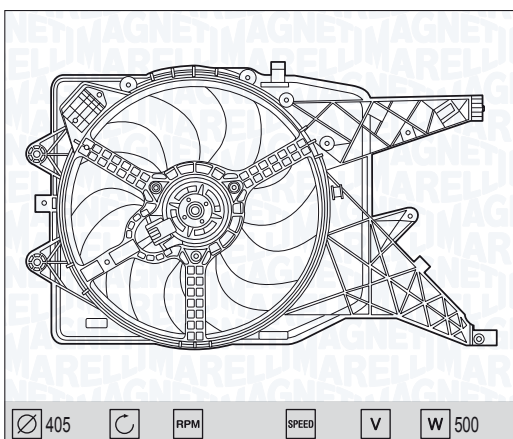

∅ 405 C RPM SPEED V W 500

NEW MTC491AX - 069422491010		
OPEL/VAUXHALL CORSA D 1.3 JTD 70/ 90CV		06
OPEL/VAUXHALL CORSA D 1.6 LET		06
OPEL/VAUXHALL CORSA D 1.7 CDTi		06