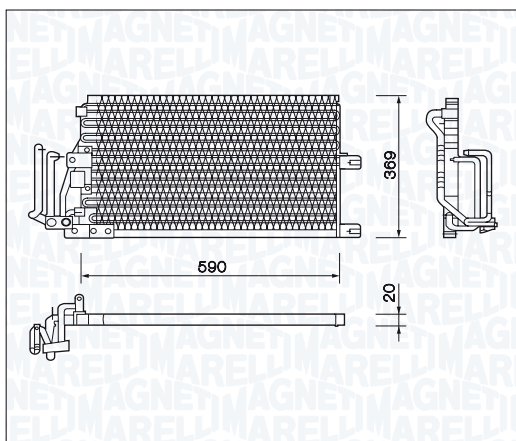

BC210 - 350203210000

OPEL/VAUXHALL VECTRA B 1.7 TD / 2.0 Di

PF

95 → 99