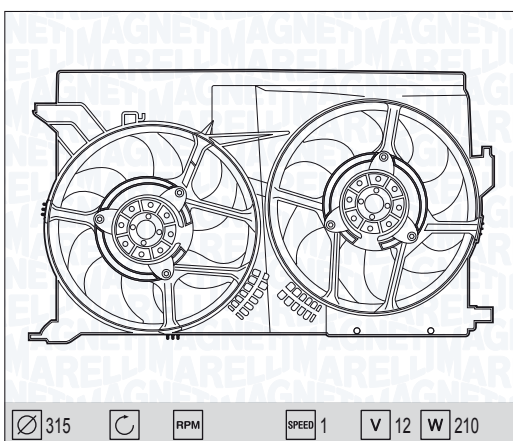

∅ 315
C
RPM
SPEED 1
V 12 W 210

MTC342AX - 069422342010		
OPEL/VAUXHALL SIGNUM 2.0 Turbo 16V	P	03 →
OPEL/VAUXHALL SIGNUM 2.0 Turbo 16V DTi	P	03 →
OPEL/VAUXHALL SIGNUM 2.2 16V DTi	P	03 →
OPEL/VAUXHALL VECTRA C 2.0 16V DTi	P	03 →
OPEL/VAUXHALL VECTRA C 2.2 16V	P	03 →
OPEL/VAUXHALL VECTRA C 2.2 16V DTi	P	03 →