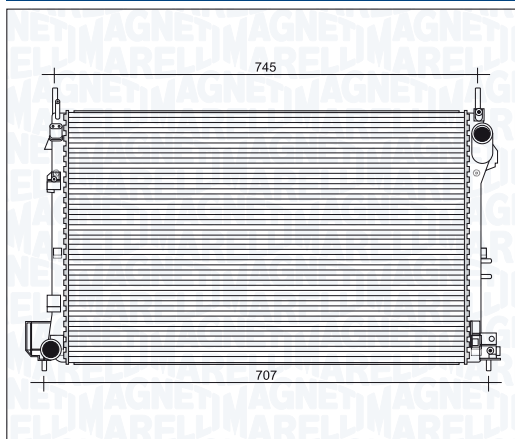

BM969 - 350213969000	<i>i</i>	
OPEL / VAUXHALL SIGNUM 2.0 DtI 16V		02/03 →
OPEL / VAUXHALL SIGNUM 2.2 DTI 16V		02/03 → 11/03
OPEL / VAUXHALL SIGNUM 2.2 i 16V		02/03 →
OPEL / VAUXHALL SIGNUM 3.2 i 24V		05/03 →
OPEL / VAUXHALL VECTRA C 2.0 DtI 16V		04/02 → 09/05
OPEL / VAUXHALL VECTRA C 2.2 DIG 16V		10/05 →
OPEL / VAUXHALL VECTRA C 2.2 DTI 16V		04/02 → 09/05
OPEL / VAUXHALL VECTRA C 2.2 i 16V		04/02 → 09/05
OPEL / VAUXHALL VECTRA C 3.2 i 24V		08/02 → 09/05