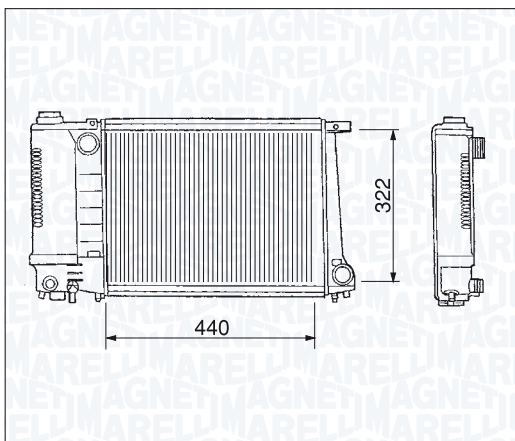

BM240 - 350213240000	<i>i</i>	
BMW 3 SERIES 316i (M40)		88 → 91
BMW 3 SERIES 316i (M40) Sedan/Touring		91 →
BMW 3 SERIES 316i, 318i (M40, M42, M43)		90 → 99
BMW 3 SERIES 316i, 318i Compact 16V		94 → 01
BMW 3 SERIES 318i (M40)		87 → 91
BMW 3 SERIES 318i (M40)		90 →
BMW 3 SERIES 320i, 325i (M50)		89 → 01
BMW 3 SERIES 328i (M52)		95 → 99
BMW 5 SERIES 518i (M40)		89 → 94
BMW 5 SERIES 520i (M20)		87 → 90
BMW 5 SERIES 520i (M50)		89 → 91
BMW 5 SERIES 525i (M20)		87 → 90
BMW 5 SERIES 525i (M50)		89 → 95