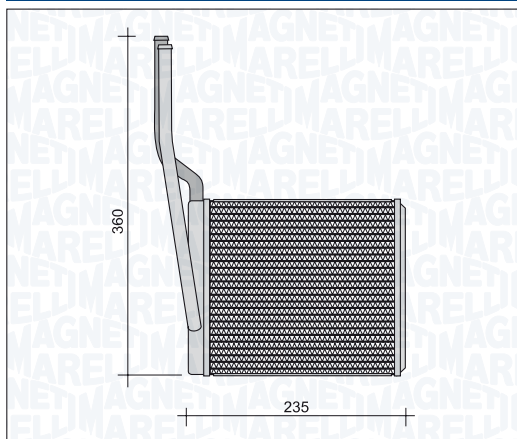

BR257 - 350218257000	<i>i</i>	
FORD FOCUS 1.4 16V		10/98 → 11/04
FORD FOCUS 1.6 16V		10/98 → 11/04
FORD FOCUS 1.8 16V		10/98 → 11/04
FORD FOCUS 1.8 DI / TDDi		10/98 → 11/04
FORD FOCUS 1.8 TDCi		10/98 → 11/04
FORD FOCUS 1.8 Turbo DI / TDDi		10/98 → 11/04
FORD FOCUS 2.0 16V		10/98 → 11/04
FORD FOCUS RS		10/98 → 11/04
FORD FOCUS ST170		10/98 → 11/04
FORD TRANSIT CONNECT 1.8 16V		06/02 →
FORD TRANSIT CONNECT 1.8 DI		06/02 →
FORD TRANSIT CONNECT 1.8 TDCi		06/02 →