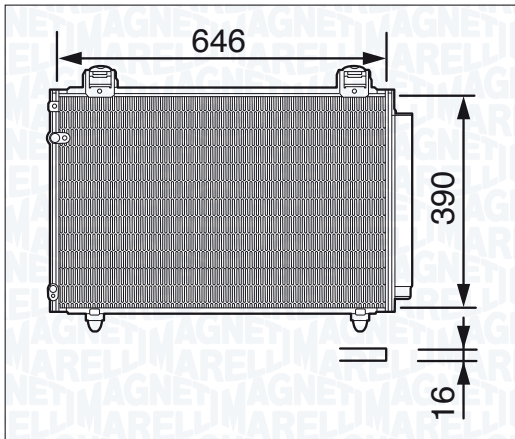

NEW BC686 - 350203686000		<i>i</i>	
TOYOTA AVENSIS 1.6 VVT-i 110CV / SW	+Drier	04/03	→
TOYOTA AVENSIS 1.8 129CV / SW	+Drier	04/03	→
TOYOTA AVENSIS 2.0 D-4D 116CV / SW	+Drier	04/03	→