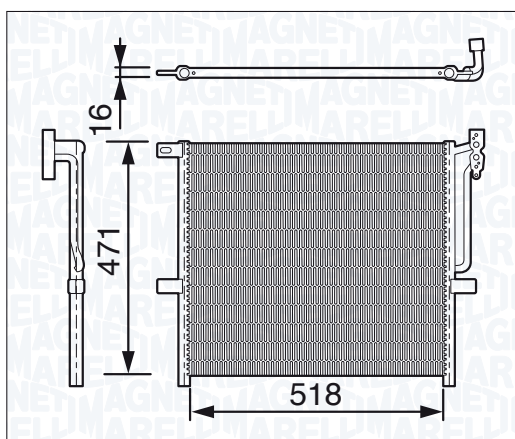

NEW BC642 - 350203642000	<i>i</i>	
BMW X3 E83 2.0i		10/03 →
BMW X3 E83 2.5 si		10/03 →
BMW X3 E83 2.5i		10/03 →
BMW X3 E83 3.0 si		10/03 →
BMW X3 E83 3.0i		10/03 →