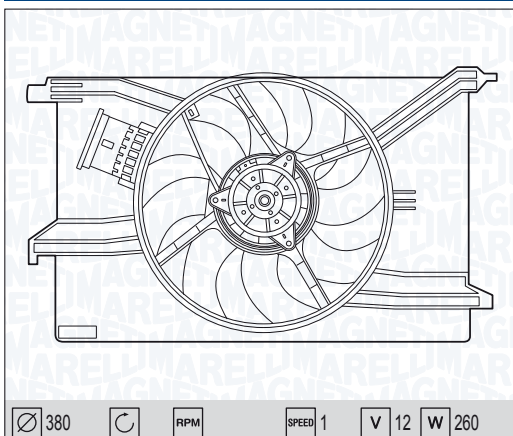

∅ 380 C RPM SPEED 1 V 12 W 260

MTC431AX - 069422431010		
OPEL/VAUXHALL SIGNUM 1.8 16V	P	03 →
OPEL/VAUXHALL VECTRA C 1.6 16V	P	03 →
OPEL/VAUXHALL VECTRA C 1.8 16V	P	03 →
OPEL/VAUXHALL VECTRA C 2.2 16V	P	03 →