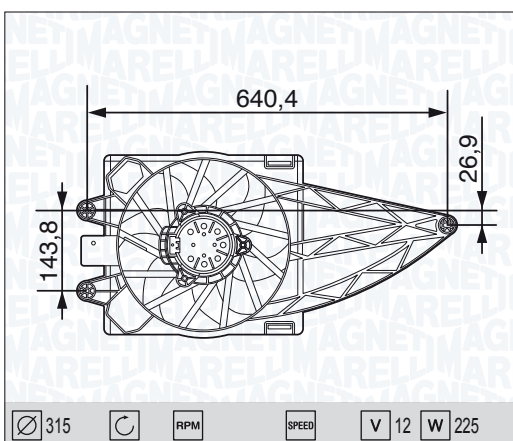

∅ 315 C RPM SPEED V 12 W 225

NEW MTC482AX - 069422482010		
FIAT PANDA III 1.1 (169)		09/03
FIAT PANDA III 1.2 (169)		09/03
FIAT PANDA III 1.2 4X4 (169)		10/04