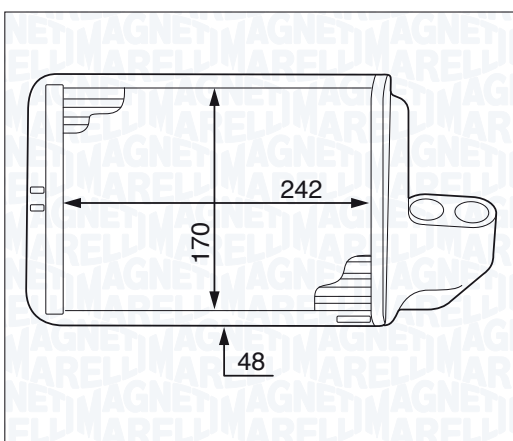

NEW BR347 - 350218347000	<i>i</i>	
BMW 3 SERIES 316 i		09/90 → 02/98
BMW 3 SERIES 316 i		03/92 → 04/99
BMW 3 SERIES 318 i		09/90 → 10/99
BMW 3 SERIES 318 is		09/90 → 02/98
BMW 3 SERIES 318 tds		09/90 → 02/98
BMW 3 SERIES 320 i		09/90 → 10/99
BMW 3 SERIES 323 i 2.5		09/90 → 02/98
BMW 3 SERIES 325 i		09/90 → 02/98
BMW 3 SERIES 325 td		09/90 → 02/98
BMW 3 SERIES 328 i		09/90 → 02/98