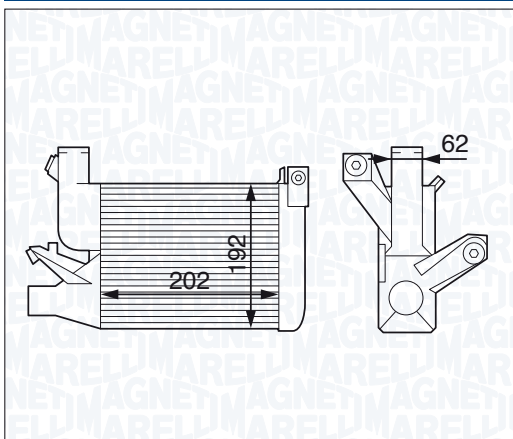

NEW	MST329 - 351319203290	
BMW 5 SERIES	525td	01/97 → 06/03
BMW 5 SERIES	525tds	01/96 → 06/03
BMW 7 SERIES	725tds	04/96 → 11/01