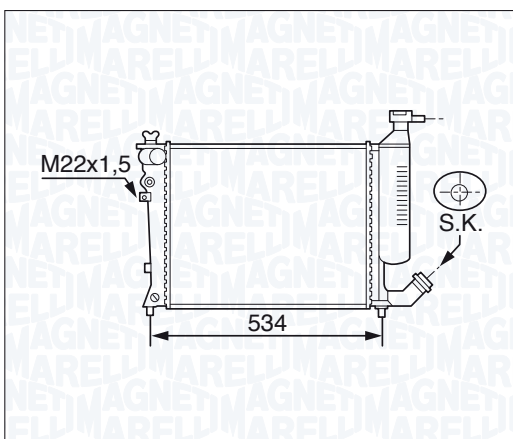

BM1190 - 350213119009	<i>i</i>	
CITROËN XSARA 1.8 8V	CBH	98 → 00
CITROËN XSARA 2.0 16V	CBH	98 → 00