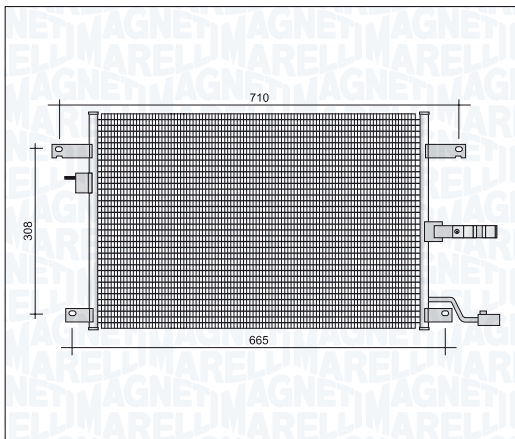

BC431 - 350203431000

CHEVROLET LACETTI ALL

PF

03 → 07

DAEWOO NUBIRA ALL

PF

03 →