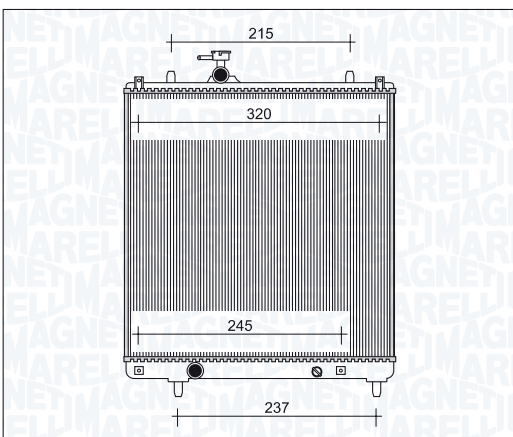

BM967 - 350213967000		
OPEL / VAUXHALL AGILA 1.0 12V		09/00 → 07/03
OPEL / VAUXHALL AGILA 1.2 16V		09/00 → 06/04