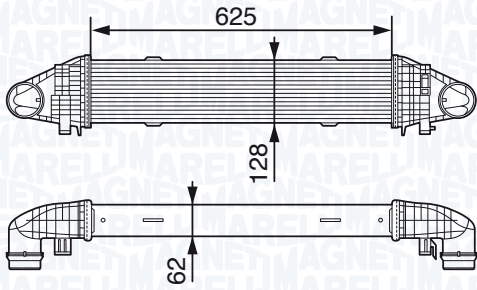

NEW

MST334 - 351319203340

MERCEDES C-CLASS C 200 CDI (204.001)	01/11 →
MERCEDES C-CLASS C 250 CGI	07/09 →
MERCEDES C-CLASS C 250 CGI (204.047)	07/09 →
MERCEDES E-CLASS E 200 CDI (212.005)	01/09 →
MERCEDES E-CLASS E 200 CDI (212.205)	11/09 →
MERCEDES E-CLASS E 200 CGI (212.048, 212.148)	08/09 →
MERCEDES E-CLASS E 250 CGI (207.347)	01/09 →
MERCEDES E-CLASS E 250 CGI (207.447)	01/10 →
MERCEDES E-CLASS E 250 CGI (212.047, 212.147)	01/09 →
MERCEDES E-CLASS E 250 CGI (212.247)	11/09 →

NEW

MST335 - 351319203350