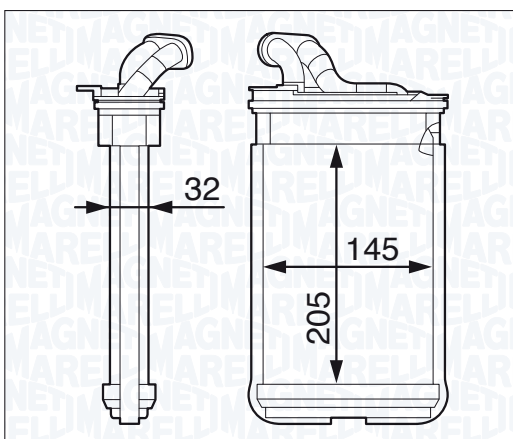

| <b>NEW</b><br>BR345 - 350218345000 | <i>i</i> |               |
|------------------------------------|----------|---------------|
| OPEL MERIVA 1.3 CDTI               | QH       | 05/03 → 05/10 |
| OPEL MERIVA 1.4 16V Twinport       | QH       | 05/03 → 05/10 |
| OPEL MERIVA 1.6                    | QH       | 05/03 → 05/10 |
| OPEL MERIVA 1.6 16V                | QH       | 05/03 → 05/10 |
| OPEL MERIVA 1.6 Turbo              | QH       | 05/03 → 05/10 |
| OPEL MERIVA 1.7 CDTI               | QH       | 05/03 → 05/10 |
| OPEL MERIVA 1.7 DTI                | QH       | 05/03 → 05/10 |
| OPEL MERIVA 1.8                    | QH       | 05/03 → 05/10 |