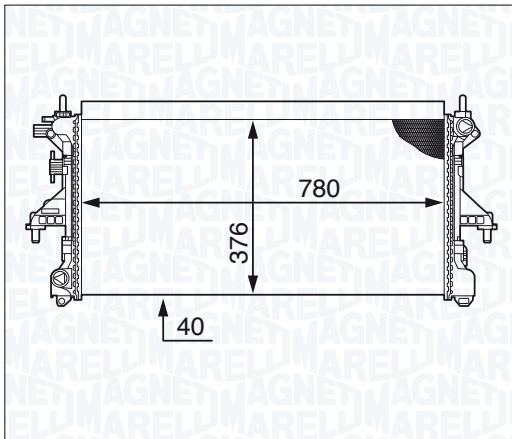

NEW BM1399 - 350213139900	<i>i</i>	
FIAT DUCATO 150 Multijet 3,0 D		04/10 →
FIAT DUCATO 160 Multijet 3,0 D		07/06 →