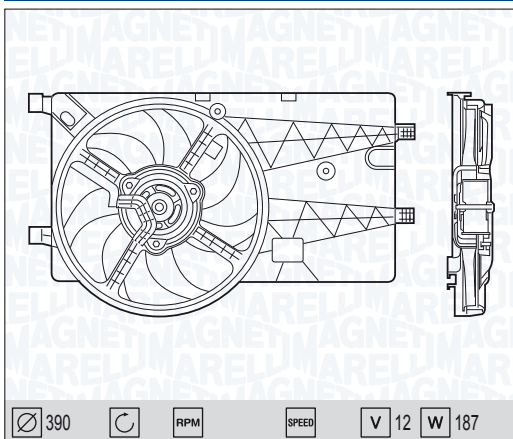

∅ 390 C RPM SPEED V 12 W 187

NEW MTC572AX - 069422570010		<i>i</i>	
CITROËN NEMO	1.3 HDi 75		02/08 →
CITROËN NEMO	1.4 HDi		02/08 →
CITROËN NEMO	1.4 HDi		04/09 →
FIAT FIORINO	1.3 D Multijet		02/08 →
FIAT QUBO	1.3 D Multijet		09/08 →
PEUGEOT BIPPER	1.4 HDi		02/08 →