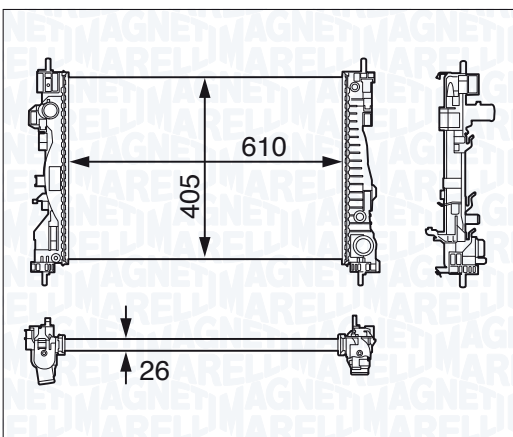

BM1298 - 350213129800

ALFA ROMEO GIULIETTA 1.8 TBi

04/10 →