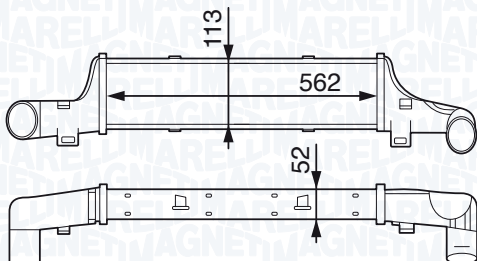

NEW

MST247 - 351319202470

BMW 3 SERIES 325 tds

05/93 → 02/98

NEW

MST248 - 351319202480

FORD SCORPIO 2.5 TD

01/92 → 07/93

FORD SCORPIO 2.5 TD

10/94 → 08/98

FORD SCORPIO 2.5 TD

01/92 → 09/94

FORD SCORPIO 2.5 TD

10/94 → 08/98

NEW

MST249 - 351319202490

OPEL/VAUXHALL ASTRA G 1.7 TD

02/98 → 08/00

OPEL/VAUXHALL ASTRA G 1.7 TD

01/99 → 04/05

NEW

MST250 - 351319202500

MERCEDES E-CLASS E 300 T Turbo-D (210.225)

12/96 → 07/99

MERCEDES E-CLASS E 300 Turbo-D (210.025)

12/96 → 07/99