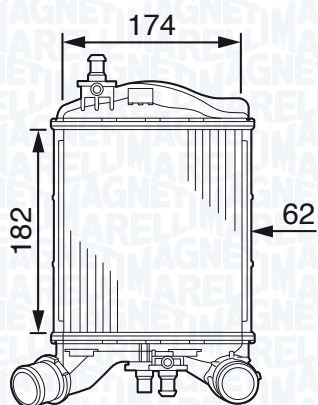

NEW

MST153 - 351319201530

FIAT 500 1.4 ABARTH (LEFT)

08/08 →