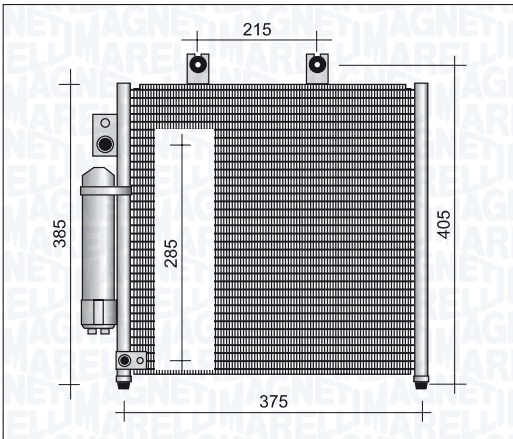

BC250 - 350203250000		
OPEL/VAUXHALL AGILA 1.0 12V		09/00 → 08/03