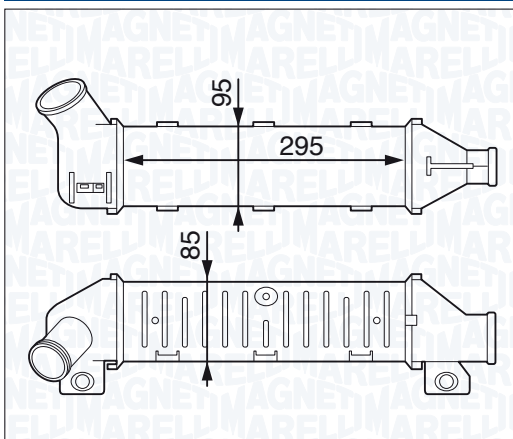

NEW	MST236 - 351319202360	
SEAT CORDOBA II 1.9 TDI		08/96 → 06/99
SEAT IBIZA II (6K1) 1.9 TDI		08/96 → 08/99
VOLKSWAGEN CADDY II 1.9 TDI		09/96 → 01/04
VOLKSWAGEN POLO 1.9 TDI		06/98 → 09/01
VOLKSWAGEN POLO 1.9 TDI		06/96 → 09/01
VOLKSWAGEN POLO 110 1.9 TDI		06/98 → 09/01
VOLKSWAGEN POLO 90 1.9 TDI		09/96 → 09/01