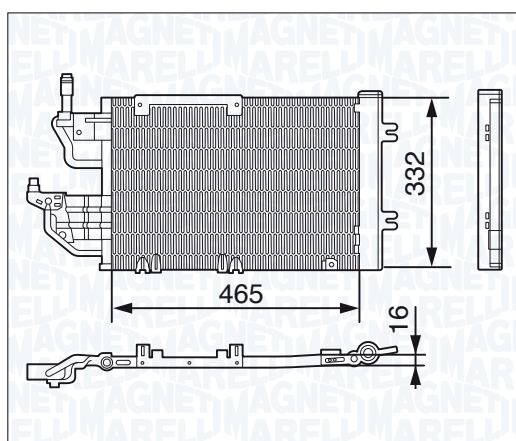

NEW

BC648 - 350203648000	<i>i</i>	
OPEL/VAUXHALL ASTRA 1.3 CDTi 16V	+Drier	08/05 →
OPEL/VAUXHALL ASTRA 1.9 CDTi 16V	+Drier	07/04 →
OPEL/VAUXHALL ASTRA 2.0 TURBO 16V OPC	+Drier	03/05 →
OPEL/VAUXHALL ASTRA H 1.3 CDTi 16V	+Drier	08/05 →
OPEL/VAUXHALL ASTRA H 1.9 CDTi 16V	+Drier	07/04 →
OPEL/VAUXHALL ASTRA H 2.0 TURBO 16V OPC	+Drier	03/05 →
OPEL/VAUXHALL ZAFIRA B 1.9 CDTi 16V	+Drier	07/05 →
OPEL/VAUXHALL ZAFIRA B 2.0i TURBO 16V OPC	+Drier	07/05 →
OPEL/VAUXHALL ZAFIRA B 1.9 CDTi 16V	+Drier	07/05 →
OPEL/VAUXHALL ZAFIRA B 2.0i TURBO 16V OPC	+Drier	07/05 →