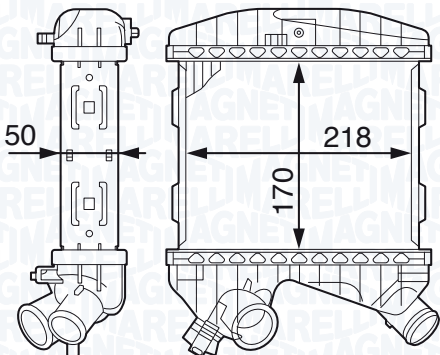

NEW

MST194 - 351319201940

|                                   |               |
|-----------------------------------|---------------|
| SMART CABRIO 0.8 CDI (S10LC1)     | 03/01 → 01/04 |
| SMART CITY-COUPE 0.8 CDI (S1CLC1) | 11/99 → 01/04 |
| SMART FORTWO 0.8 CDI (450.300)    | 01/04 →       |
| SMART FORTWO 0.8 CDI (450.400)    | 01/04 →       |