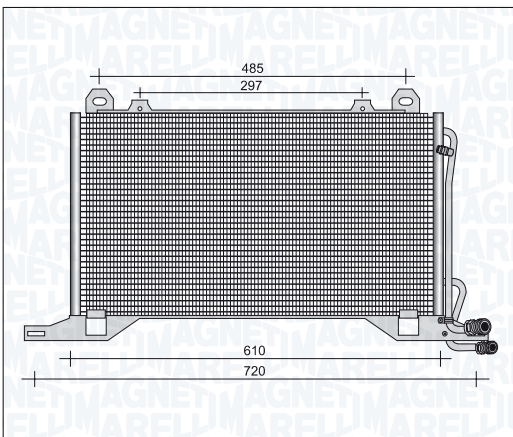

BC393 - 350203393000		
MERCEDES E-CLASS 2.0 KOMPRESSOR	PF	97 → 00
MERCEDES E-CLASS 2.2CDi (Turbo Diesel)	PF	98 → 02
MERCEDES E-CLASS 2.9TD (Turbo Diesel)	PF	95 → 99