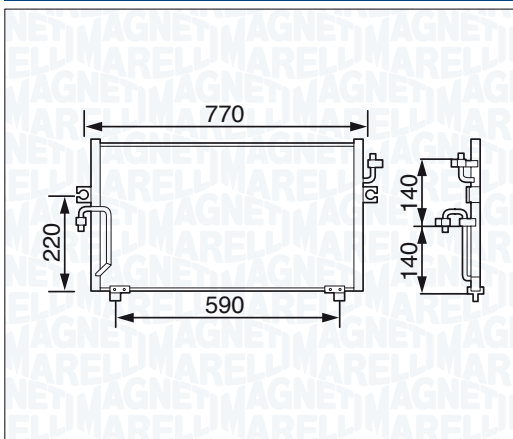

BC481 - 350203481000		
NISSAN PRIMERA ALL (Sedan/HB)	PF	96 → 01
NISSAN PRIMERA ALL (Wagon)	PF	98 → 99