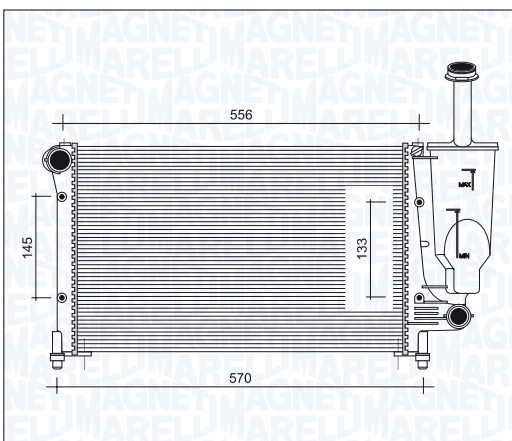

BM1073 - 350213107300	<i>i</i>	
FIAT PANDA 1.1i 8v (169)		03 →
FIAT PANDA 1.2i 8v (169)		03 →