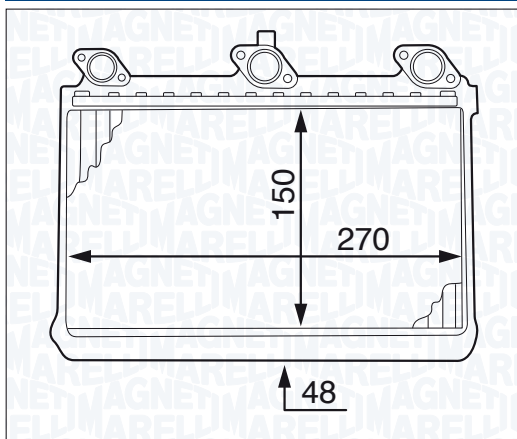

NEW

BR348 - 350218348000

BMW 5 SERIES 518 g	11/91 → 01/97
BMW 5 SERIES 518 i	11/91 → 01/97
BMW 5 SERIES 520 i	12/87 → 11/95
BMW 5 SERIES 520 i	11/91 → 01/97
BMW 5 SERIES 520 i 24V	12/87 → 11/95
BMW 5 SERIES 524 td	12/87 → 11/95
BMW 5 SERIES 525 i	12/87 → 01/97
BMW 5 SERIES 525 i 24V	12/87 → 11/95
BMW 5 SERIES 525 i X	11/91 → 01/97
BMW 5 SERIES 525 i X 24V	12/87 → 11/95
BMW 5 SERIES 525 td	12/87 → 01/97
BMW 5 SERIES 525 tds	12/87 → 01/97
BMW 5 SERIES 530 i	12/87 → 11/95
BMW 5 SERIES 530 i V8	12/87 → 01/97
BMW 5 SERIES 535 i	12/87 → 11/95
BMW 5 SERIES 540 i	11/91 → 01/97
BMW 5 SERIES 540 i V8	12/87 → 11/95
BMW 5 SERIES M5 3.6	12/87 → 11/95
BMW 5 SERIES M5 3.6 KAT	12/87 → 11/95
BMW 5 SERIES M5 3.8	12/87 → 01/97
BMW 7 SERIES 730 i,iL	09/86 → 09/94
BMW 7 SERIES 730 i,iL V8	09/86 → 09/94
BMW 7 SERIES 735 i,iL	09/86 → 09/94
BMW 7 SERIES 740 i,iL V8	09/86 → 09/94
BMW 7 SERIES 750 i,iL V12	09/86 → 09/94
BMW 8 SERIES 840 Ci	04/90 → 12/99
BMW 8 SERIES 840 i	04/90 → 12/99
BMW 8 SERIES 850 Ci	04/90 → 12/99
BMW 8 SERIES 850 CSi	04/90 → 12/99
BMW 8 SERIES 850 i,Ci	04/90 → 12/99