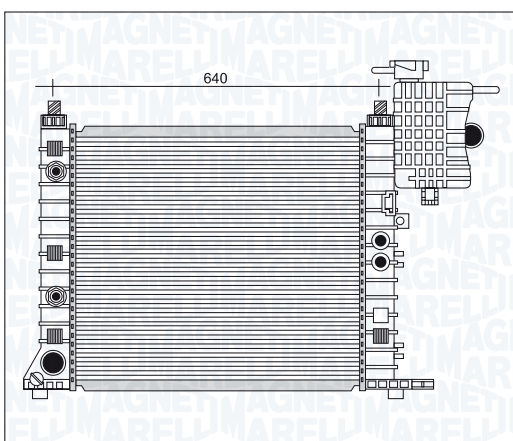

BM945 - 350213945000	<i>i</i>	
MERCEDES V-CLASS V 200 (638.214, 638.294)	+OC	02/97 → 07/03
MERCEDES V-CLASS V 200 CDI (638.294)	+OC	03/99 → 07/03
MERCEDES V-CLASS V 220 CDI (638.294)	+OC	03/99 → 07/03
MERCEDES V-CLASS V 230 (638.234, 638.294)	+OC	10/96 → 07/03
MERCEDES V-CLASS V 230 TD (638.274)	+OC	09/96 → 07/03
MERCEDES V-CLASS V 280 (638.244, 638.294)	+OC	08/97 → 07/03