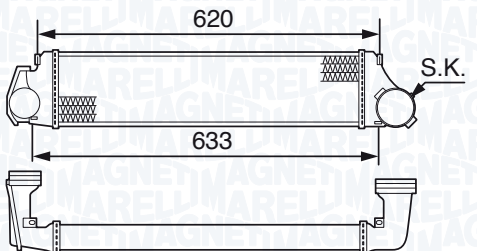

NEW

MST339 - 351319203390

OPEL/VAUXHALL INSIGNIA 1.4 i Turbo

08/11 →

OPEL/VAUXHALL ZAFIRA TOURER 1.4 i Turbo

08/11 →

NEW

MST340 - 351319203400

CHEVROLET CRUZE 2.0 CDI

05/09 →

CHEVROLET ORLANDO 2.0 CDI

02/11 →

OPEL/VAUXHALL ASTRA J 1.7 CDTI

12/09 →

OPEL/VAUXHALL ASTRA J 2.0 CDTI

12/09 →

NEW

MST341 - 351319203410

AUDI A4 II 1.9 TDI

04/01 → 10/04

AUDI A4 II 1.9 TDI

04/01 → 10/04

AUDI A4 II 1.9 TDI

10/00 → 10/04

NEW

MST342 - 351319203420

BMW 3 SERIES 2.0 TDI

09/01 → 03/03

BMW 3 SERIES 2.0 TDI

09/01 → 03/03

BMW 3 SERIES 3.0 TDI

09/01 → 03/03