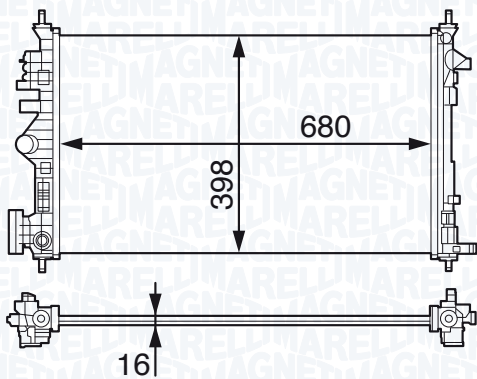

NEW

BM1408 - 350213140800

OPEL / VAUXHALL INSIGNIA 2.0 Turbo

07/08 →

OPEL / VAUXHALL INSIGNIA 2.0 Turbo 4x4

07/08 →

SAAB 9-5 2.0 T

05/10 →

SAAB 9-5 2.0 T BioPower

05/10 →

SAAB 9-5 2.0 T BioPower XWD

05/10 →

SAAB 9-5 2.0 T XWD

05/10 →