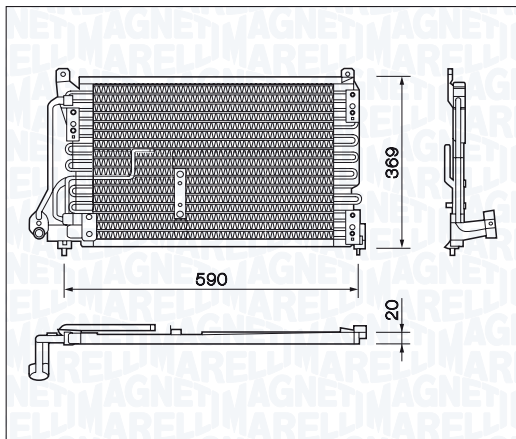

BC209 - 350203209000

OPEL/VAUXHALL CALIBRA ALL

PF

90 → 98

OPEL/VAUXHALL VECTRA A 1.4/1.6/1.8/2.0/2.5

PF

93 → 95

90508122"

OPEL/VAUXHALL VECTRA A 1.7 Diesel

PF

93 → 95

90508122"