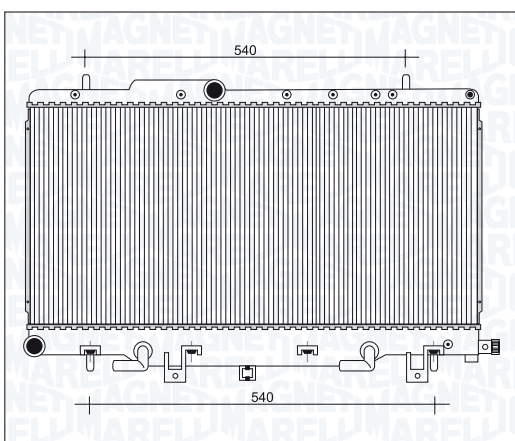

BM1151 - 350213115100	<i>i</i>	
SUBARU IMPREZA 2.0 Turbo		00 → 02