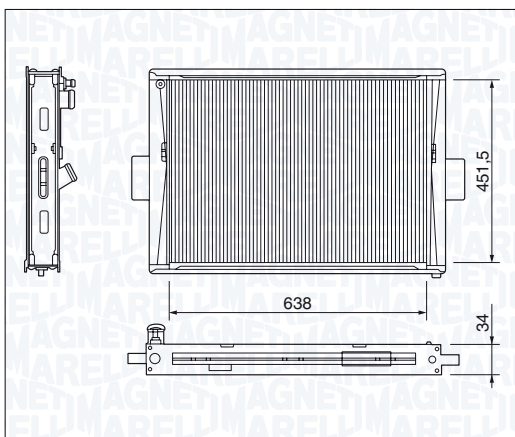

**BM266 - 350213266000**

**IVECO DAILY 30.8**

09/89 → 05/96

**IVECO DAILY 35.8**

09/89 → 05/96

**IVECO DAILY 35.12**

09/89 → 05/96

**IVECO DAILY 40.8**