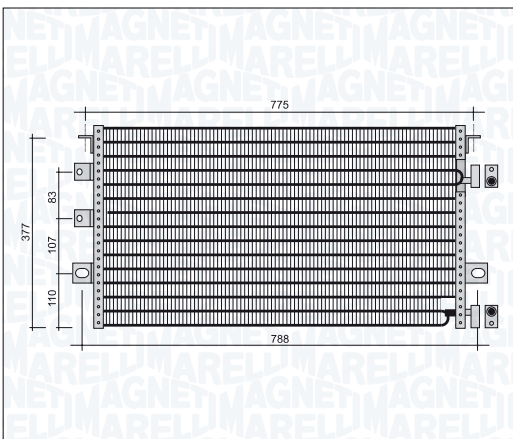

BC453 - 350203453000		
CHRYSLER VOYAGER 2.5i / 3.0i / 3.3i / 2.5TD - Dual A/C / main condensor	+Drier	96 → 01