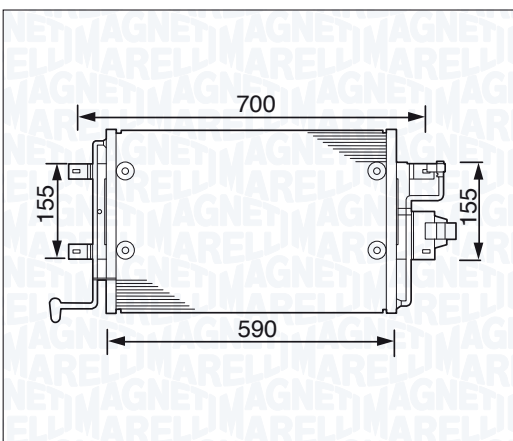

BC238 - 350203238000	<i>i</i>	
AUDI A3 I ALL		09/96 → 05/03
AUDI S3 1.8 i Turbo 20V		11/98 → 04/02
AUDI TT I 1.8i 20V Turbo Quattro		10/98 →
AUDI TT I 3.2 i V6		07/03 → 07/04
SEAT LEON I ALL		11/99 →
SEAT TOLEDO II ALL		10/98 →
SKODA OCTAVIA ALL		10/96 → 04/04
VOLKSWAGEN BORA ALL		09/98 →
VOLKSWAGEN GOLF IV 1.4		09/97 →
VOLKSWAGEN GOLF IV 1.6		09/97 →
VOLKSWAGEN GOLF IV 1.8 / Turbo		09/97 →
VOLKSWAGEN GOLF IV 1.9 Sdi		09/97 →
VOLKSWAGEN GOLF IV 1.9 Tdi		09/97 →
VOLKSWAGEN NEW BEETLE 1.9 Tdi		10/00 →