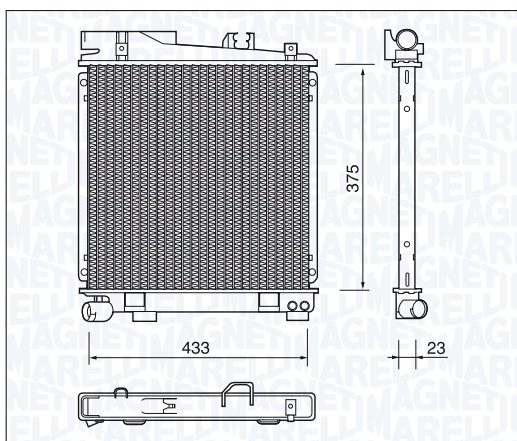

BM699 - 350213699000	<i>i</i>	
BMW 3 SERIES 320i (E30)		85 → 87
BMW 3 SERIES 323i (E30)		85 → 87
BMW 3 SERIES 325i 6 CIL (E30)		85 → 87