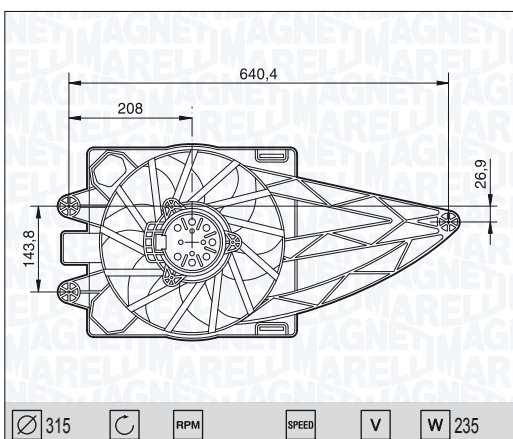

∅ 315 C RPM SPEED V W 235

NEW MTC483AX - 069422483010		
FIAT PANDA III 1.3 MJET (169)		09/03
FIAT PANDA III 1.3 MJET 4X4 (169)		10/04