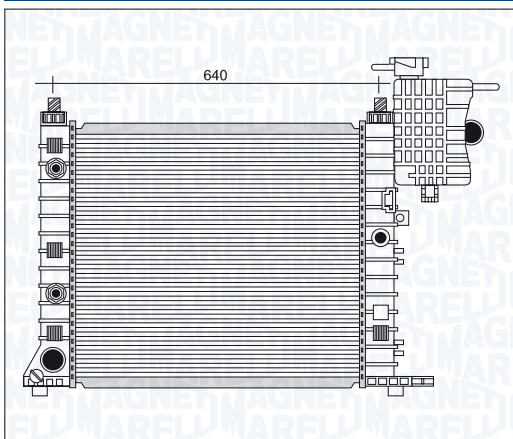

BM944 - 350213944000	<i>i</i>	
MERCEDES V-CLASS V 200 (638.214, 638.294)		02/97 → 07/03
MERCEDES V-CLASS V 200 CDI (638.294)		03/99 → 07/03
MERCEDES V-CLASS V 220 CDI (638.294)		03/99 → 07/03
MERCEDES V-CLASS V 230 (638.234, 638.294)		10/96 → 07/03
MERCEDES V-CLASS V 230 TD (638.274)		09/96 → 07/03
MERCEDES V-CLASS V 280 (638.244, 638.294)		08/97 → 07/03
MERCEDES VITO 108 CDI 2.2 (638.194)		03/99 → 07/03
MERCEDES VITO 108 D 2.3 (638.164)		02/96 → 07/03
MERCEDES VITO 110 CDI 2.2 (638.194)		03/99 → 07/03
MERCEDES VITO 110 TD 2.3 (638.174)		02/96 → 07/03
MERCEDES VITO 112 CDI 2.2 (638.194)		03/99 → 07/03
MERCEDES VITO 113 2.0 (638.114, 638.194)		02/96 → 07/03
MERCEDES VITO 114 2.3 (638.134, 638.194)		12/96 → 07/03