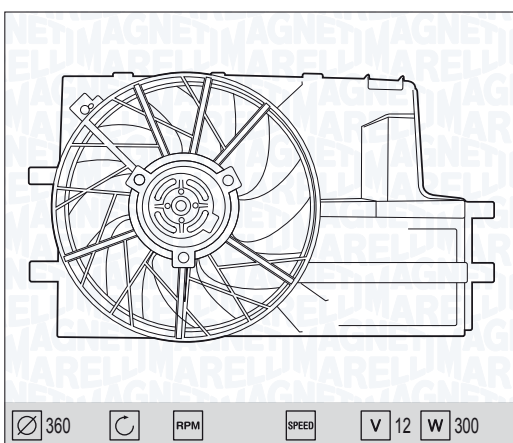

MTC324AX - 069422324010		
MERCEDES A-CLASS 1.4		01/97 →
MERCEDES A-CLASS 1.6		01/97 →
MERCEDES A-CLASS 1.9		01/97 →
MERCEDES A-CLASS 2.0		01/97 →
MERCEDES Vaneo 1.4 i 8V		10/01 →