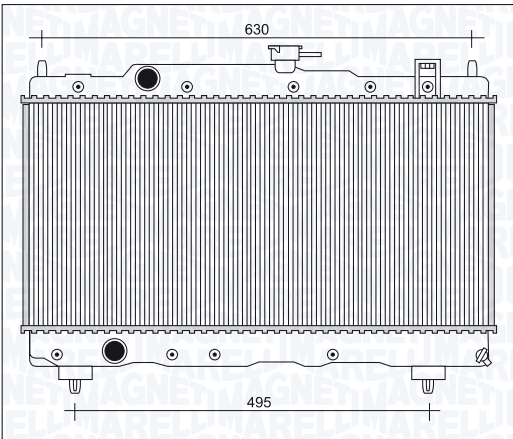

BM1162 - 350213116200

TOYOTA AVENSIS 1.6

98 → 00

TOYOTA AVENSIS 1.8

98 → 00