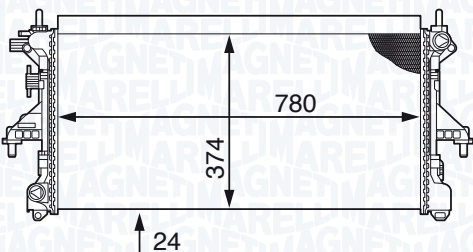

NEW

BM1398 - 350213139800

FIAT DUCATO 150 Multijet 3,0 D		04/10 →
FIAT DUCATO 160 Multijet 3,0 D		07/06 →