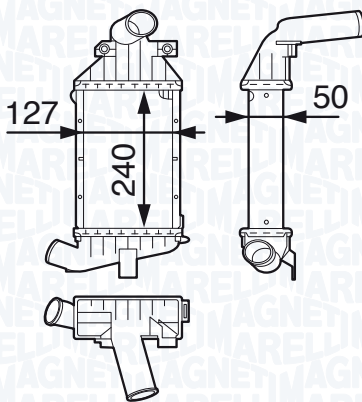

NEW

MST250 - 351319202500

MERCEDES E-CLASS E 300 T Turbo-D (210.225)

12/96 → 07/99

MERCEDES E-CLASS E 300 Turbo-D (210.025)

12/96 → 07/99