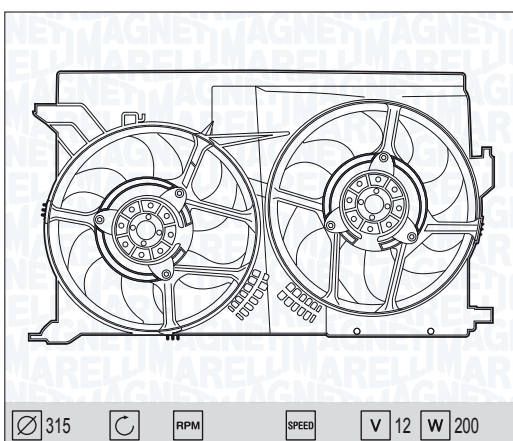

∅ 315
C
RPM
SPEED
V 12 W 200

MTC339AX - 069422339010		
OPEL/VAUXHALL SIGNUM 2.2 i 16V		02/03 →
OPEL/VAUXHALL SIGNUM 3.2 i 24V		05/03 →
OPEL/VAUXHALL VECTRA C 1.8 i 16v		07/03 →
OPEL/VAUXHALL VECTRA C 2.0 i Turbo 16V		03/03 →
OPEL/VAUXHALL VECTRA C 2.2 i 16V		04/02 →
OPEL/VAUXHALL VECTRA C 3.2 i 24V		08/02 →