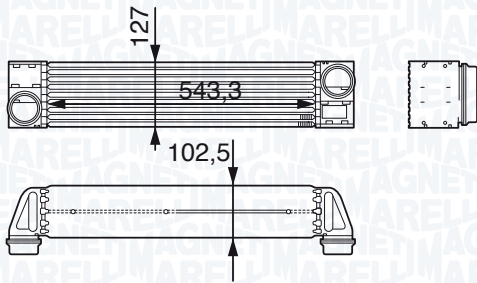

NEW

MST265 - 351319202650

LAND ROVER RANGE ROVER III 3.0 TD 6

03/02 →

NEW

MST266 - 351319202660

SMART FORTWO 1.0 Turbo (451.332)

01/07 →

SMART FORTWO 1.0 Turbo (451.432)

01/07 →

SMART FORTWO 1.0 Turbo Brabus (451.333)

07/10 →

SMART FORTWO 1.0 Turbo Brabus (451.433)

07/10 →