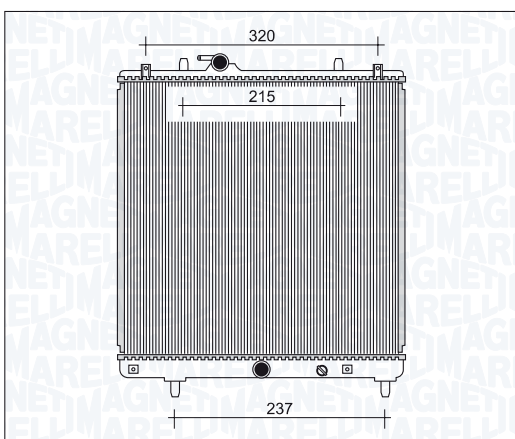

BM979 - 350213979000	<i>i</i>	
OPEL / VAUXHALL AGILA 1.0 i 12V		08/03 →
OPEL / VAUXHALL AGILA 1.2 i 16V		07/04 →