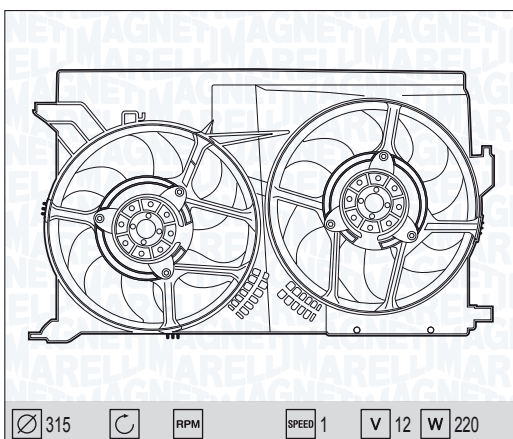

∅ 315 C RPM SPEED 1 V 12 W 220

MTC432AX - 069422432010		
OPEL/VAUXHALL SIGNUM 1.8 16V	P	
OPEL/VAUXHALL SIGNUM 2.0 Turbo 16V	P	
OPEL/VAUXHALL SIGNUM 2.2 16VDTi	P	
OPEL/VAUXHALL VECTRA C 1.8 16V	P	03 →
OPEL/VAUXHALL VECTRA C 2.0 16V	P	03 →
OPEL/VAUXHALL VECTRA C 2.2 16V	P	03 →
OPEL/VAUXHALL VECTRA C 2.2 16V DTi	P	03 →