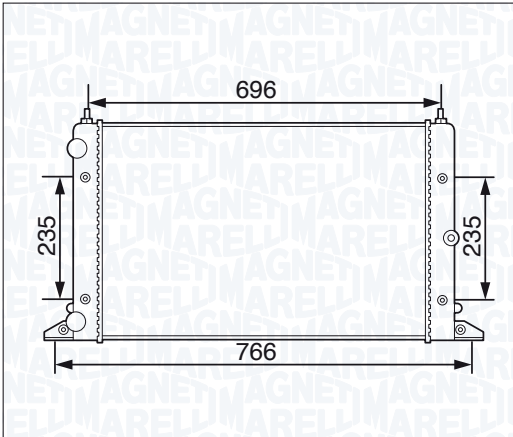

BM1059 - 350213105900	<i>i</i>	
SEAT ALHAMBRA 1.8		98 → 00
VOLKSWAGEN SHARAN I 1.8 Turbo		97 → 00