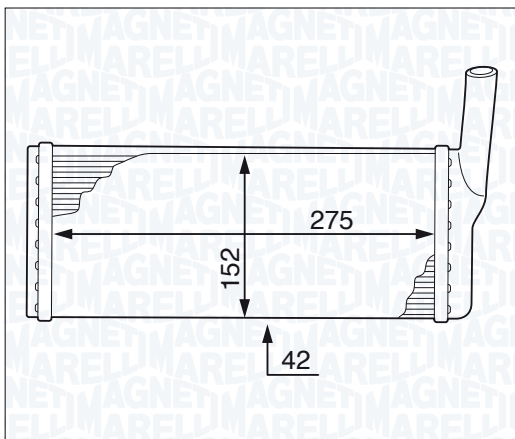

NEW

BR344 - 350218344000

BMW 3 SERIES 315		06/75 → 03/84
BMW 3 SERIES 316		06/75 → 03/84
BMW 3 SERIES 318		06/75 → 03/84
BMW 3 SERIES 318 i		06/75 → 03/84
BMW 3 SERIES 320/6		06/75 → 03/84
BMW 3 SERIES 323 i		06/75 → 03/84
BMW 3 SERIES 518		06/80 → 06/90
BMW 5 SERIES 518 i		06/80 → 06/90
BMW 5 SERIES 518i		06/80 → 06/90
BMW 5 SERIES 520 i		06/80 → 06/90
BMW 5 SERIES 524 d		06/80 → 06/90
BMW 5 SERIES 524 td		06/80 → 06/90
BMW 5 SERIES 525 e 2.7		06/80 → 06/90
BMW 5 SERIES 525 i		06/80 → 06/90
BMW 5 SERIES 528 i		06/80 → 06/90
BMW 5 SERIES 535 i, M 535 i		06/80 → 06/90
BMW 5 SERIES M5 3.5		06/80 → 06/90
BMW 6 SERIES 628 CSi		04/76 → 09/90
BMW 6 SERIES 635 CSi		04/76 → 09/90
BMW 6 SERIES M 635 CSi		04/76 → 09/90