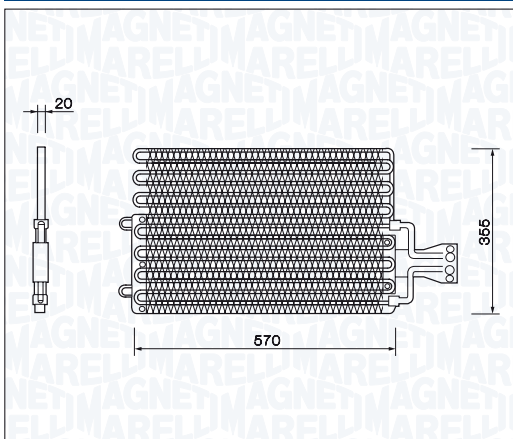

BC212 - 350203212000		
CITROËN XANTIA ALL	+Drier	93 →