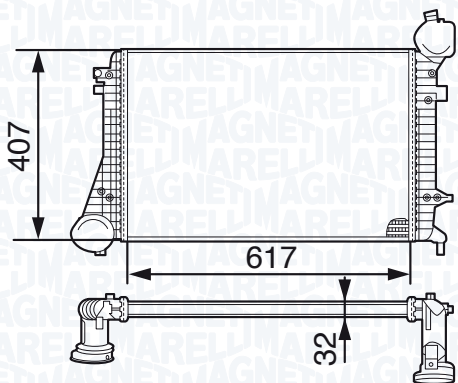

NEW

MST268 - 351319202680

FORD TRANSIT CONNECT 1.8 TDCi

08/06 →