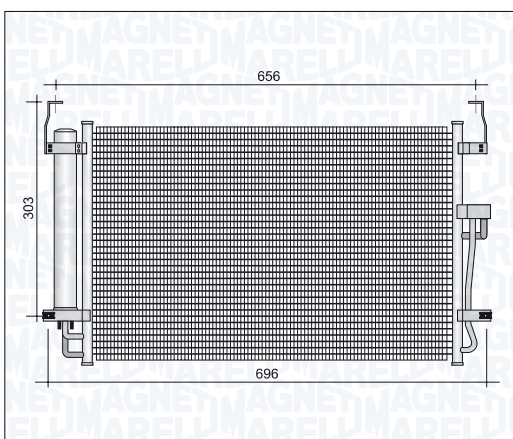

BC429 - 350203429000		
HYUNDAI AVANTE 1.8	PF	00 → 03
HYUNDAI AVANTE ALL	PF	02 →
HYUNDAI AVANTE ALL	PF	03 → 06
HYUNDAI ELENTA ALL	PF	00 →