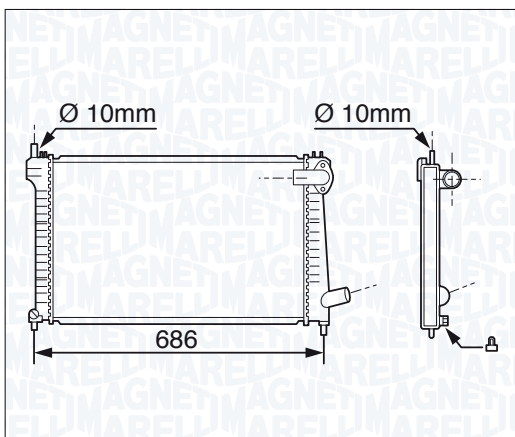

BM1188 - 350213118800	<i>i</i>	
CITROËN XANTIA 2.0 HDi		99 →