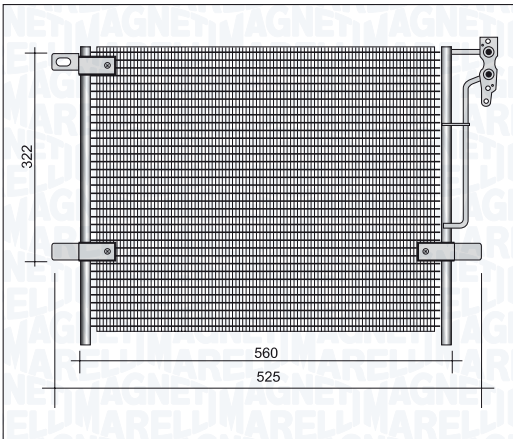

BC441 - 350203441000		
BMW 3 SERIES (E46) ALL	PF	98 → 06