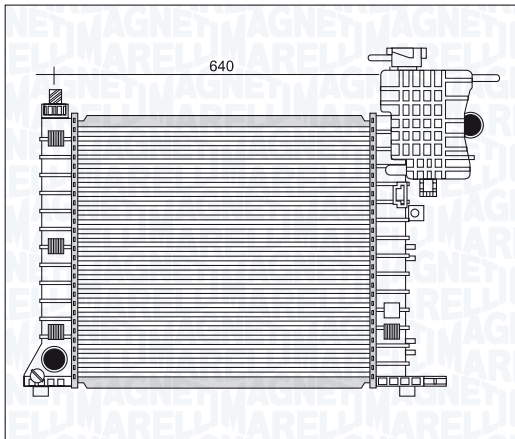

BM950 - 350213950000		
MERCEDES V-CLASS V 200 (638.214, 638.294)		02/97 → 07/03
MERCEDES V-CLASS V 200 CDI (638.294)		03/99 → 07/03
MERCEDES V-CLASS V 220 CDI (638.294)		03/99 → 07/03
MERCEDES V-CLASS V 230 (638.234, 638.294)		10/96 → 07/03
MERCEDES V-CLASS V 280 (638.244, 638.294)		08/97 → 07/03
MERCEDES VITO 108 CDI 2.2 (638.194)		03/99 → 07/03
MERCEDES VITO 110 CDI 2.2 (638.194)		03/99 → 07/03
MERCEDES VITO 112 CDI 2.2 (638.194)		03/99 → 07/03