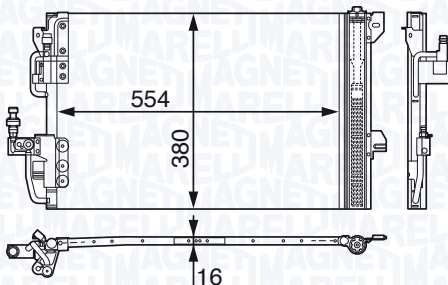

NEW

BC726 - 350203726000

OPEL/VAUXHALL ASTRA G 1.2 16V	+Drier	02/98 → 12/09
OPEL/VAUXHALL ASTRA G 1.4 16V	+Drier	02/98 → 12/09
OPEL/VAUXHALL ASTRA G 1.6	+Drier	02/98 → 12/09
OPEL/VAUXHALL ASTRA G 1.6 16V	+Drier	02/98 → 12/09
OPEL/VAUXHALL ASTRA G 1.6 CNG	+Drier	02/98 → 12/09
OPEL/VAUXHALL ASTRA G 1.8 16V	+Drier	02/98 → 12/09
OPEL/VAUXHALL ASTRA G 2.2 16V	+Drier	02/98 → 12/09
OPEL/VAUXHALL ZAFIRA 1.6 16V	+Drier	04/99 → 06/05
OPEL/VAUXHALL ZAFIRA 1.6 CNG	+Drier	04/99 → 06/05
OPEL/VAUXHALL ZAFIRA 1.8 16V	+Drier	04/99 → 06/05
OPEL/VAUXHALL ZAFIRA 2.2 16V	+Drier	04/99 → 06/05