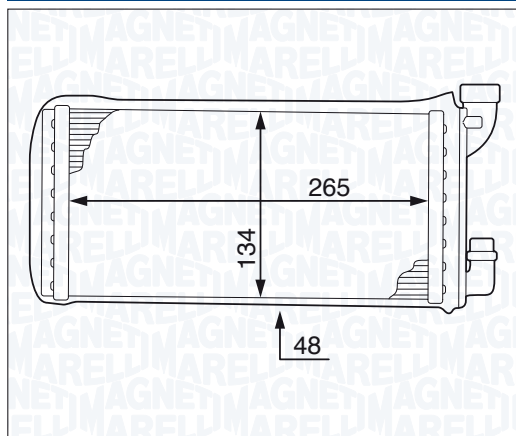

NEW BR341 - 350218341000		<i>i</i>	
BMW 3 SERIES 316	PT	09/82 → 03/92	
BMW 3 SERIES 316 (Ecotronic)	PT	09/82 → 03/92	
BMW 3 SERIES 316 i	PT	09/82 → 03/92	
BMW 3 SERIES 316 i	PT	07/87 → 10/94	
BMW 3 SERIES 318 i	PT	09/82 → 03/92	
BMW 3 SERIES 318 i	PT	12/85 → 10/93	
BMW 3 SERIES 318 is	PT	09/82 → 03/92	
BMW 3 SERIES 320 i	PT	09/82 → 10/94	
BMW 3 SERIES 323 i	PT	09/82 → 03/92	
BMW 3 SERIES 324 d	PT	09/82 → 03/92	
BMW 3 SERIES 324 td	PT	09/82 → 10/94	
BMW 3 SERIES 325 e 2.7	PT	09/82 → 03/92	
BMW 3 SERIES 325 i	PT	09/82 → 03/92	
BMW 3 SERIES 325 i	PT	07/87 → 10/94	
BMW 3 SERIES 325 i X	PT	09/82 → 10/94	
BMW 3 SERIES M3 2.3	PT	09/82 → 03/92	
BMW 3 SERIES M3 EVO I 2.3	PT	09/82 → 03/92	
BMW 3 SERIES M3 EVO II 2.5	PT	09/82 → 03/92