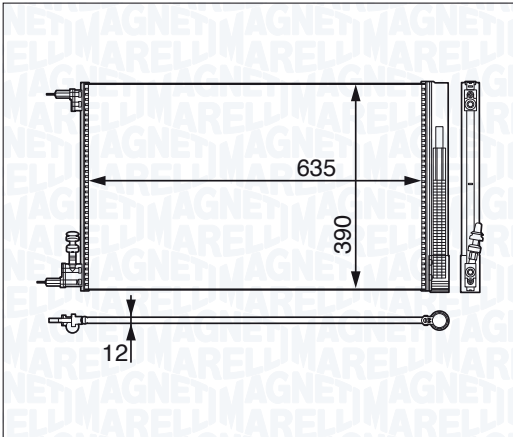

NEW

BC713 - 350203713000

OPEL/VAUXHALL INSIGNIA 1.6	+Drier	07/08 →
OPEL/VAUXHALL INSIGNIA 1.6 Turbo	+Drier	07/08 →
OPEL/VAUXHALL INSIGNIA 1.8	+Drier	07/08 →
OPEL/VAUXHALL INSIGNIA 2.0 Biturbo CDTI	+Drier	07/08 →
OPEL/VAUXHALL INSIGNIA 2.0 CDTI	+Drier	07/08 →
OPEL/VAUXHALL INSIGNIA 2.0 Turbo	+Drier	07/08 →
OPEL/VAUXHALL INSIGNIA 2.8 V6 Turbo 4x4	+Drier	07/08 →
OPEL/VAUXHALL INSIGNIA 2.8 V6 Turbo OPC 4x4	+Drier	07/08 →
OPEL/VAUXHALL INSIGNIA 2.0 CDTI 4x4	+Drier	07/08 →
OPEL/VAUXHALL INSIGNIA 2.8 V6 Turbo 4x4	+Drier	07/08 →
OPEL/VAUXHALL INSIGNIA 2.8 VXR	+Drier	07/08 →
SAAB 9-5 1.6 T	+Drier	05/10 →
SAAB 9-5 2.0 T	+Drier	05/10 →
SAAB 9-5 2.0 T BioPower	+Drier	05/10 →
SAAB 9-5 2.0 T BioPower XWD	+Drier	05/10 →
SAAB 9-5 2.0 T XWD	+Drier	05/10 →
SAAB 9-5 2.0 TiD	+Drier	05/10 →
SAAB 9-5 2.8 T V6 XWD	+Drier	05/10 →