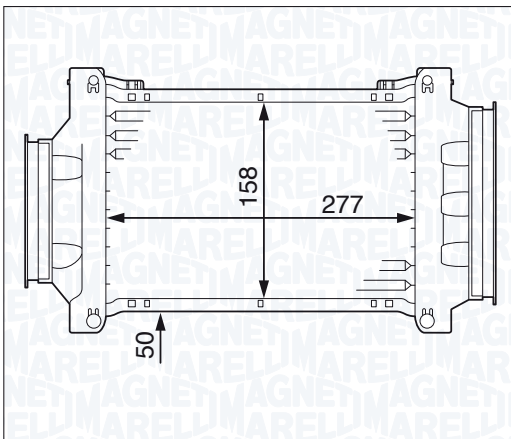

NEW	MST255 - 351319202550	
MINI MINI Cooper S		03/02 →