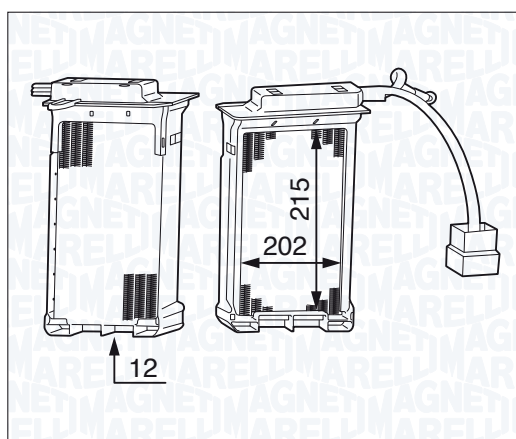

NEW BR342 - 350218342000		<i>i</i>	
NISSAN INTERSTAR dCi 100		07/02 →	
NISSAN INTERSTAR dCi 120		07/02 →	
NISSAN INTERSTAR dCi 140		07/02 →	
NISSAN INTERSTAR dCi 150		07/02 →	
NISSAN INTERSTAR dCi 80		07/02 →	
NISSAN INTERSTAR dCi 90		07/02 →	
OPEL MOVANO 1.9 DTI		07/98 →	
OPEL MOVANO 2.2 DTI		07/98 →	
OPEL MOVANO 2.5 DTI		07/98 →	
RENAULT MASTER II 1.9 dCi 80		03/98 →	
RENAULT MASTER II 1.9 DTI		03/98 →	
RENAULT MASTER II 2.2 dCi 90		03/98 →	
RENAULT MASTER II 2.5 dCi 120		03/98 →	
RENAULT MASTER III 2.5 dCi		10/03 →	
RENAULT MASTER III 2.5 dCi 100 (ED4V, ED8V)		10/03 →	
RENAULT MASTER III 2.5 dCi 100 (HD0U, FD0U, HD0V, FD0V)		10/03 →	
RENAULT MASTER III 2.5 dCi 100 (JDCV)		10/03 →	
RENAULT MASTER III 3.0 dCi 120		10/03 →	
RENAULT MASTER III 3.0 dCi 140 (ED0S, UD0S)		10/03 →	
RENAULT MASTER III 3.0 dCi 140 (HD0S, FD0S, HD1S)		10/03 →	
RENAULT MASTER III 3.0 dCi 140 (JD0T)		10/03 →	
RENAULT MASTER III 3.0 dCi 160		10/03 →