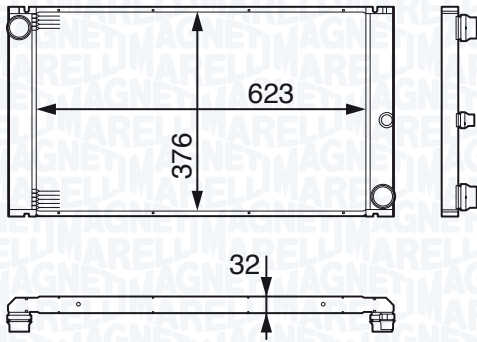

NEW

BM1382 - 350213138200

BMW 7 SERIES 730d	10/02 →
BMW 7 SERIES 730Ld	07/05 →
BMW 7 SERIES 745 d	03/05 →