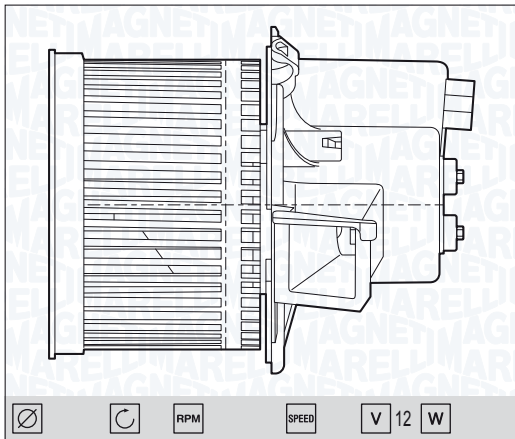

NEW	MTE651AX - 069412651010		
	FIAT PANDA III Man.		03 →