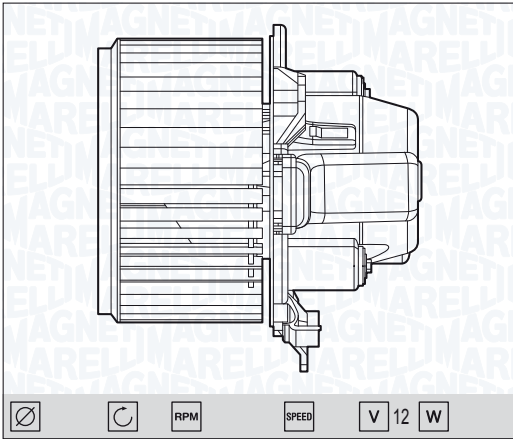

MTC510AX - 069412510010

FIAT STILO 1.2 16V (A/C Man.)	01/02 →
FIAT STILO 1.6 16V (A/C Man.)	10/01 →
FIAT STILO 1.8 16V (A/C Man.)	10/01 →
FIAT STILO 1.9 JTD 115CV (A/C Man.)	10/01 →
FIAT STILO 1.9 JTD 80CV (A/C Man.)	01/02 →
FIAT STILO 2.4 20V (A/C Man.)	10/01 →