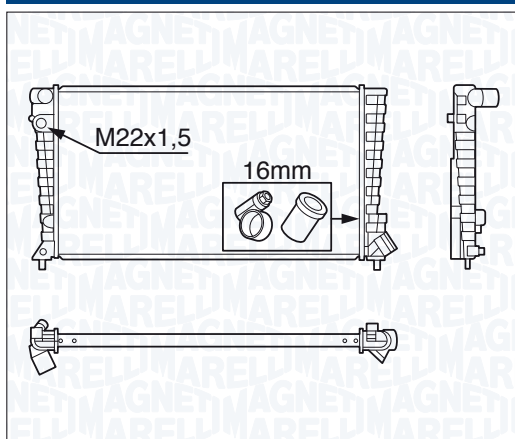

BM1182 - 350213118200	<i>i</i>	
CITROËN BERLINGO 1.7 (W/ QUICK CONNECTION)		98 →
CITROËN BERLINGO 1.8D (W/ QUICK CONNECTION)		98 →
CITROËN BERLINGO 1.9D (W/ QUICK CONNECTION)		98 →
CITROËN BERLINGO 1.9 TD (W/ QUICK CONNECTION)		98 →
CITROËN XSARA 1.7 (W/ QUICK CONNECTION)		01 →
CITROËN XSARA 1.8D (W/ QUICK CONNECTION)		98 →
CITROËN XSARA 1.9D (W/ QUICK CONNECTION)		98 →
CITROËN XSARA 1.9SD (W/ QUICK CONNECTION)		98 →
CITROËN XSARA 1.9TD (W/ QUICK CONNECTION)		98 →
CITROËN XSARA 2.0 16V (W/ QUICK CONNECTION)		98 →
CITROËN ZX 1.8 (W/ QUICK CONNECTION)		98 →
CITROËN ZX 1.9 D (W/ QUICK CONNECTION)		98 →
CITROËN ZX 1.9 TD (W/ QUICK CONNECTION)		98 →
PEUGEOT PARTNER 1.8 D (W/ QUICK CONNECTION)		98 →
PEUGEOT PARTNER 1.9 D (W/ QUICK CONNECTION)		98 →
PEUGEOT PARTNER 2.0 HDi (W/ QUICK CONNECTION)		98 →