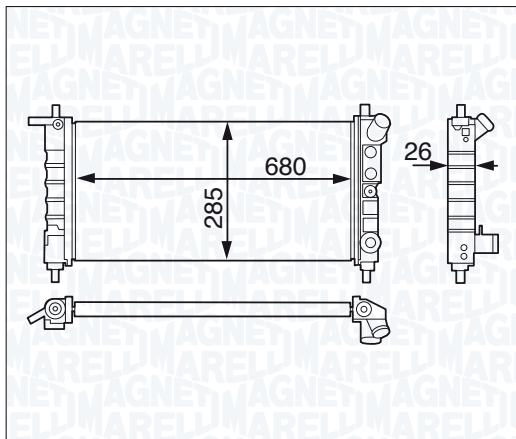

BM1244 - 350213124400

OPEL/VAUXHALLCORSAB 1.0i12V(73_,78_,79_)	11/96 → 09/00
OPEL/VAUXHALLCORSAB 1.2i16V(73_,78_,79_)	03/98 → 09/00