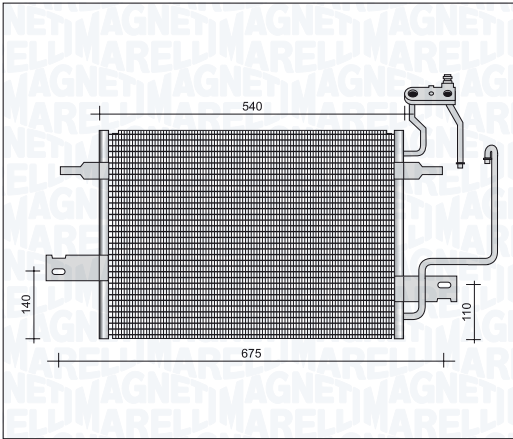

BC249 - 350203249000		
OPEL/VAUXHALL MERIVA 1.4 i 16V		07/04 →
OPEL/VAUXHALL MERIVA 1.6 i 16V		04/03 →
OPEL/VAUXHALL MERIVA 1.6 i 8V		04/03 →
OPEL/VAUXHALL MERIVA 1.7 Dti		08/03 →
OPEL/VAUXHALL MERIVA 1.8 i 8V		08/03 →