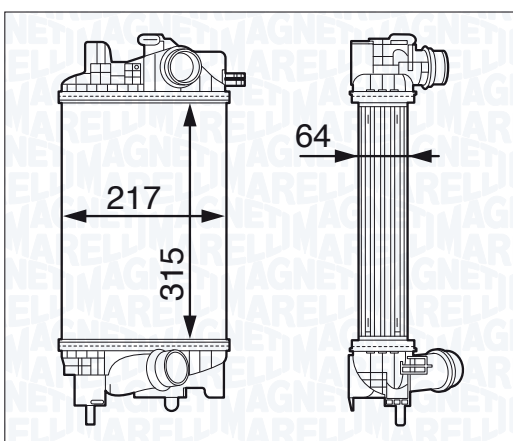

NEW

MST301 - 351319203010

OPEL/VAUXHALL MERIVA B 1.4	06/10 →