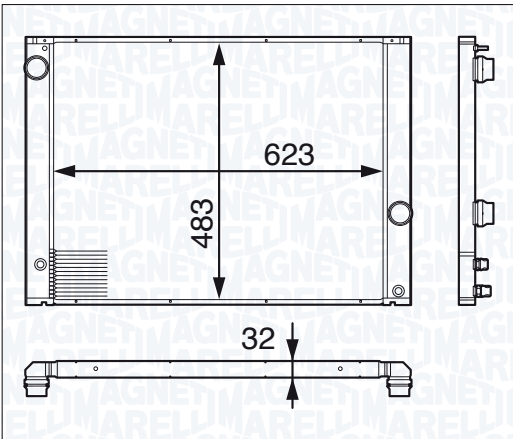

NEW BM1391 - 350213139100		
BMW 5 SERIES 520i	-BC	09/07 →
BMW 5 SERIES 523i	-BC	07/05 →
BMW 5 SERIES 523Li	-BC	01/08 →
BMW 5 SERIES 525i	-BC	07/05 →
BMW 5 SERIES 525i xDrive	-BC	09/08 →
BMW 5 SERIES 525Li	-BC	01/07 →
BMW 5 SERIES 525xi	-BC	07/05 →
BMW 5 SERIES 530i	-BC	07/05 →
BMW 5 SERIES 530i xDrive	-BC	09/08 →
BMW 5 SERIES 530xi	-BC	07/05 →
BMW 6 SERIES 630i	-BC	09/04 →