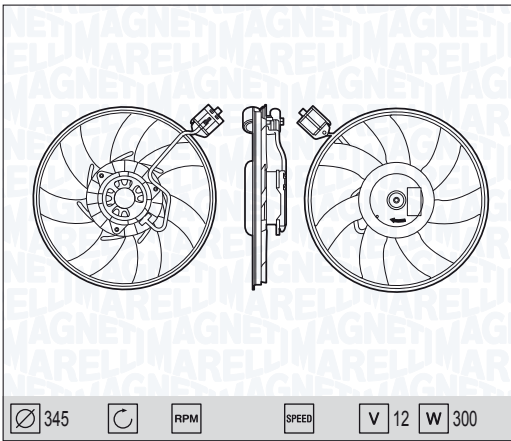

NEW

MTC586A - 069422586010

OPEL/VAUXHALL INSIGNIA 2.0 CDTI 4x4 (Left)	07/08 →
OPEL/VAUXHALL INSIGNIA 2.0 Turbo (Left)	07/08 →
OPEL/VAUXHALL INSIGNIA 2.0 Turbo 4x4 (Left)	07/08 →
OPEL/VAUXHALL INSIGNIA 2.8 V6 Turbo 4x4 (Left)	07/08 →
OPEL/VAUXHALL INSIGNIA 2.8 V6 Turbo OPC 4x4 (Left)	07/08 →
SAAB 9-5 2.0 T (Left)	05/10 →
SAAB 9-5 2.0 T BioPower (Left)	05/10 →
SAAB 9-5 2.0 T BioPower XWD (Left)	05/10 →
SAAB 9-5 2.0 T XWD (Left)	05/10 →
SAAB 9-5 2.8 T V6 XWD (Left)	05/10 →

NEW

MTC587A - 069422587010

OPEL/VAUXHALL INSIGNIA 2.0 CDTI 4x4 (Right)	07/08 →
OPEL/VAUXHALL INSIGNIA 2.0 Turbo (Right)	07/08 →
OPEL/VAUXHALL INSIGNIA 2.0 Turbo 4x4 (Right)	07/08 →
OPEL/VAUXHALL INSIGNIA 2.8 V6 Turbo 4x4 (Right)	07/08 →
OPEL/VAUXHALL INSIGNIA 2.8 V6 Turbo OPC 4x4 (Right)	07/08 →
SAAB 9-5 2.0 T (Right)	05/10 →
SAAB 9-5 2.0 T BioPower (Right)	05/10 →
SAAB 9-5 2.0 T BioPower XWD (Right)	05/10 →
SAAB 9-5 2.0 T XWD (Right)	05/10 →
SAAB 9-5 2.8 T V6 XWD (Right)	05/10 →

NEW

MTC588A - 069422588010

OPEL/VAUXHALL INSIGNIA 1.6 Turbo	07/08 →
SAAB 9-5 1.6 T	05/10 →

NEW

MTC589A - 069422589010

OPEL/VAUXHALL MERIVA B 1.4	06/10 →

Ø 345 RPM SPEED V 12 W 300