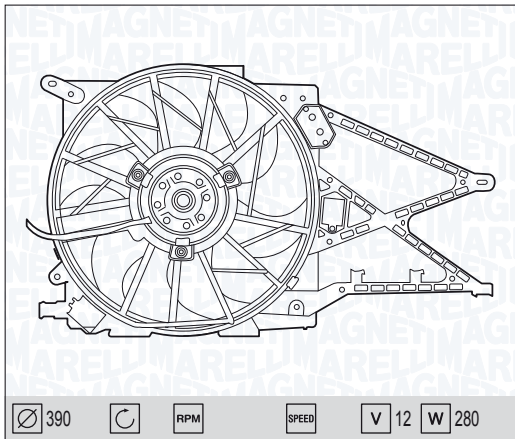

MTC343AX - 069422343010		
OPEL/VAUXHALL ZAFIRA 2.0i 16V		01/99 →