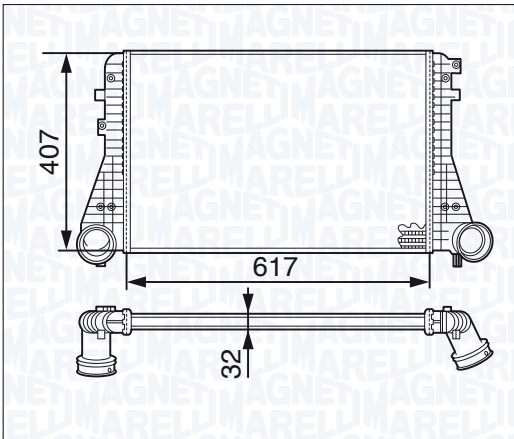

NEW

MST201 - 351319202010

AUDI A3 2.0 TDI	06/05 →
AUDI A3 2.0 TDI quattro	01/06 →
SKODA SUPERB 2.0 TDI	03/08 →
VOLKSWAGEN CADDY III 2.0 TDI	09/07 →
VOLKSWAGEN EOS 2.0 TDI	06/06 → 05/08
VOLKSWAGEN GOLF PLUS 2.0 TDI	12/05 → 05/09
VOLKSWAGEN GOLF V 2.0 TDI	12/04 →
VOLKSWAGEN GOLF V 2.0 TDI 4motion	08/04 →
VOLKSWAGEN JETTA III 2.0 TDI	10/05 → 10/10
VOLKSWAGEN TOURAN 2.0 TDI	12/05 → 05/10

NEW

MST202 - 351319202020

VOLKSWAGEN PASSAT 1.4 TSI EcoFuel	01/09 →
VOLKSWAGEN PASSAT 2.0 TDI	08/05 →
VOLKSWAGEN PASSAT 2.0 TDI	08/05 → 10/08
VOLKSWAGEN PASSAT 2.0 TDI	03/05 → 10/08
VOLKSWAGEN PASSAT 2.0 TDI	03/05 →
VOLKSWAGEN PASSAT 2.0 TDI 16V	03/05 → 10/08
VOLKSWAGEN PASSAT 2.0 TDI 16V 4motion	03/05 →
VOLKSWAGEN TIGUAN 1.4 TSI	05/08 →
VOLKSWAGEN TIGUAN 1.4 TSI 4motion	09/07 →
VOLKSWAGEN TIGUAN 2.0 TDI 4motion	11/07 → 10/08
VOLKSWAGEN TIGUAN 2.0 TDI 4motion	09/07 → 10/08
VOLKSWAGEN TIGUAN 2.0 TDI 4motion	09/07 → 10/08

NEW

MST203 - 351319202030

CITROËN C2 1.6 HDi	09/05 →
CITROËN C3 1.6 16V HDi	10/05 →
CITROËN C3 1.6 16V HDi	09/05 →
PEUGEOT 207 1.6 HDi	02/06 →
PEUGEOT 207 1.6 HDi	02/06 →
PEUGEOT 1007 1.6 HDi	06/07 →