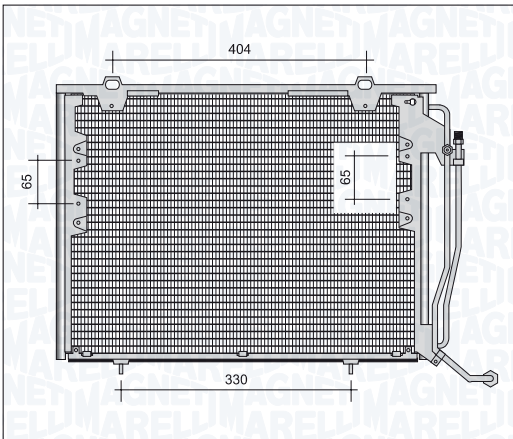

|                      |      |         |
|----------------------|------|---------|
| BC484 - 350203484000 |      |         |
| HONDA CR-V 2.0       | SERP | 97 → 02 |
| HONDA INTEGRA 1.8    | SERP | 93 → 97 |
| HONDA INTEGRA 1.8    | SERP | 97 → 00 |