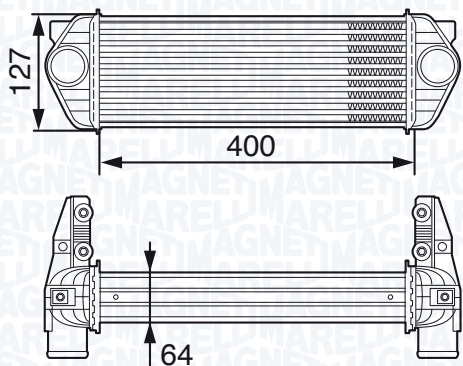

NEW

MST265 - 351319202650

LAND ROVER RANGE ROVER III 3.0 TD 6

03/02 →

NEW

MST266 - 351319202660

SMART FORTWO 1.0 Turbo (451.332)

01/07 →

SMART FORTWO 1.0 Turbo (451.432)

01/07 →

SMART FORTWO 1.0 Turbo Brabus (451.333)

07/10 →

SMART FORTWO 1.0 Turbo Brabus (451.433)

07/10 →

NEW

MST267 - 351319202670

VOLKSWAGEN PASSAT 1.9 TDI

03/05 →

NEW

MST268 - 351319202680

FORD TRANSIT CONNECT 1.8 TDCi

08/06 →