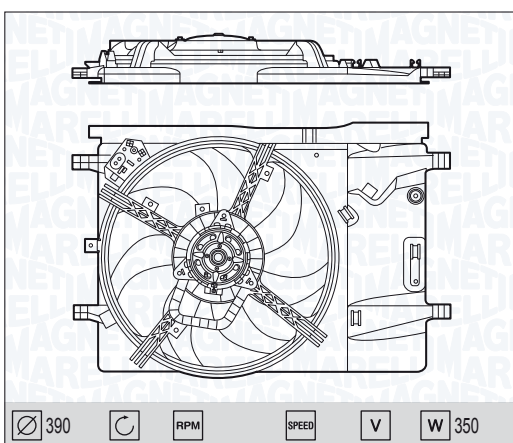

∅ 390 C RPM SPEED V W 350

NEW MTC574AX - 069422572010		<i>i</i>	
FIAT FIORINO	1.4		02/08 →