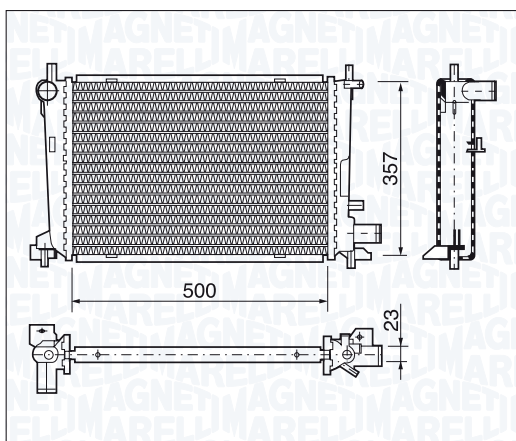

BM711 - 350213711000

FORD FIESTA IV 1.25 i 16V

08/95 → 01/02

FORD FIESTA IV 1.4 i 16V

04/96 → 01/02

FORD FIESTA IV 1.6 16V Sport

02/00 → 01/02

FORD PUMA 1.4 16V

11/97 → 10/00

FORD PUMA 1.6 16V

08/00 →

FORD PUMA 1.7 16V

03/97 →

MAZDA 121 1.25 (JASM, JBSM)

03/96 →