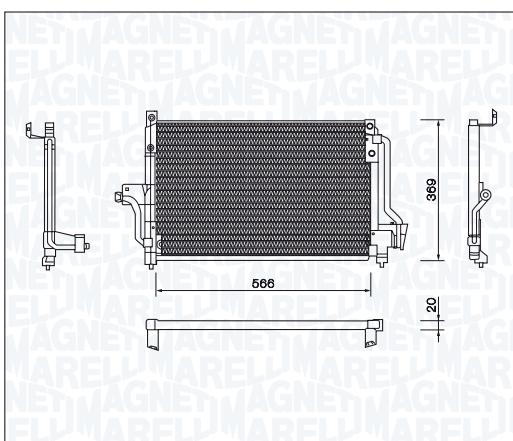

BC214 - 350203214000		
OPEL/VAUXHALL ASTRA F ALL		09/91 → 12/97