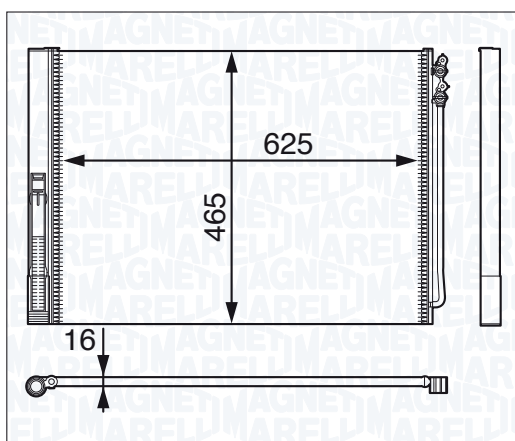

NEW BC716 - 350203716000		<i>i</i>	
BMW 5 SERIES 520d	+Drier	03/10	→
BMW 5 SERIES 525d	+Drier	03/10	→
BMW 5 SERIES 530d	+Drier	03/10	→
BMW 5 SERIES 535d	+Drier	03/10	→
BMW 5 SERIES 535i	+Drier	03/10	→
BMW 5 SERIES GRAN TURISMO 530d	+Drier	10/09	→
BMW 5 SERIES GRAN TURISMO 530d xDrive	+Drier	10/09	→
BMW 5 SERIES GRAN TURISMO 535d	+Drier	10/09	→
BMW 5 SERIES GRAN TURISMO 535d xDrive	+Drier	10/09	→
BMW 5 SERIES GRAN TURISMO 535i	+Drier	10/09	→
BMW 5 SERIES GRAN TURISMO 535i xDrive	+Drier	10/09	→
BMW 5 SERIES TOURING 525d	+Drier	09/10	→
BMW 5 SERIES TOURING 530d	+Drier	09/10	→
BMW 5 SERIES TOURING 535d	+Drier	09/10	→
BMW 7 SERIES 730d	+Drier	06/08	→
BMW 7 SERIES 740d	+Drier	06/08	→
BMW 7 SERIES 740d xDrive	+Drier	06/08	→
BMW 7 SERIES 740i	+Drier	06/08	→