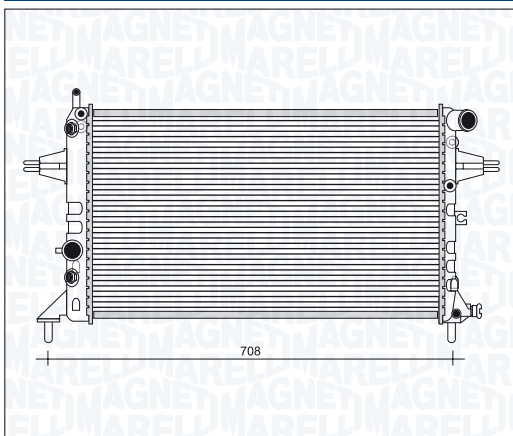

BM961 - 350213961000	<i>i</i>	
OPEL / VAUXHALL ASTRA G 1.4 16V	+OC	06/98 → 07/04
OPEL / VAUXHALL ASTRA G 1.6	+OC	01/99 → 09/00
OPEL / VAUXHALL ASTRA G 1.6	+OC	09/00 → 04/05
OPEL / VAUXHALL ASTRA G 1.6	+OC	02/98 → 09/00
OPEL / VAUXHALL ASTRA G 1.6	+OC	09/00 → 07/04
OPEL / VAUXHALL ASTRA G 1.6 16V	+OC	03/01 → 10/05
OPEL / VAUXHALL ASTRA G 1.6 16V	+OC	02/98 → 07/04
OPEL / VAUXHALL ASTRA G 1.8 16V	+OC	09/00 → 05/05
OPEL / VAUXHALL ASTRA G 1.8 16V	+OC	03/01 → 10/05
OPEL / VAUXHALL ASTRA G 1.8 16V	+OC	02/98 → 09/00
OPEL / VAUXHALL ASTRA G 1.8 16V	+OC	09/00 → 07/04
OPEL / VAUXHALL ASTRA G 2.0 16V	+OC	02/98 → 07/04
OPEL / VAUXHALL ZAFIRA 1.6 16V	+OC	04/99 → 06/05
OPEL / VAUXHALL ZAFIRA 1.8 16V	+OC	04/99 → 09/00
OPEL / VAUXHALL ZAFIRA 1.8 16V	+OC	09/00 → 06/05