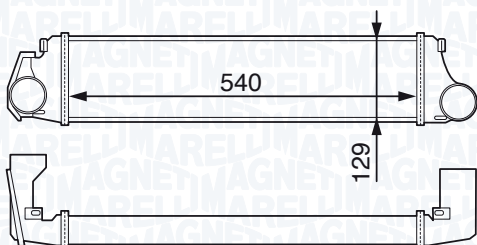

NEW

MST303 - 351319203030

OPEL/VAUXHALL MERIVA B 1.7 CDTI

06/10 →

NEW

MST325 - 351319203250

RENAULT MEGANE III 1.9 dCi (DZ0N, DZ0J, DZ1J, DZ1K)

11/08 →

RENAULT MEGANE III 2.0 TCe (DZ0K)

11/08 →

NEW

MST326 - 351319203260

SEAT CORDOBA 1.9 D

05/99 → 09/02

SEAT IBIZA III 1.8 T 20V Cupra

07/00 → 02/02

SEAT IBIZA III 1.9 TDI

08/99 → 02/02

SEAT IBIZA III 1.9 TDI

08/99 → 02/02

VOLKSWAGEN CADDY II 1.9 TDI

09/96 → 01/04

VOLKSWAGEN POLO 1.9 TDI

06/98 → 09/01

VOLKSWAGEN POLO 1.9 TDI

06/96 → 09/01

VOLKSWAGEN POLO 110 1.9 TDI

06/98 → 09/01

VOLKSWAGEN POLO 90 1.9 TDI

09/96 → 09/01

NEW

MST328 - 351319203280

BMW 3 SERIES 320d

04/98 → 09/01

BMW 3 SERIES 330d

10/99 → 02/05

BMW 3 SERIES 330xd

06/00 → 02/05