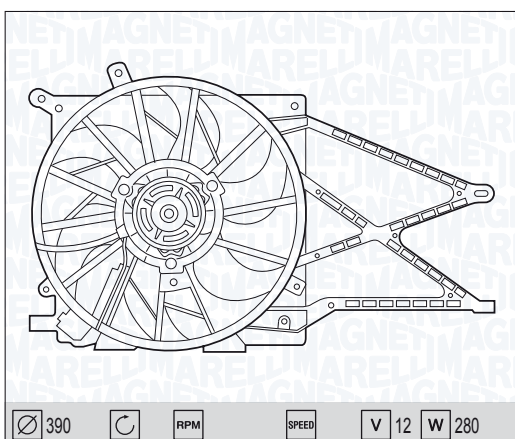

Ø 390 RPM SPEED V 12 W 280

MTC332AX - 069422332010

OPEL/VAUXHALL ASTRA G 1.2 i 16V	12/97 → 01/04
OPEL/VAUXHALL ASTRA G 1.4 i 16V	12/97 → 01/04
OPEL/VAUXHALL ASTRA G 1.6 i / 1.6 i 16V	12/97 → 01/04
OPEL/VAUXHALL ASTRA G 1.8 i 16v	12/97 → 01/04
OPEL/VAUXHALL ZAFIRA 1.6 i 16V	01/99 →