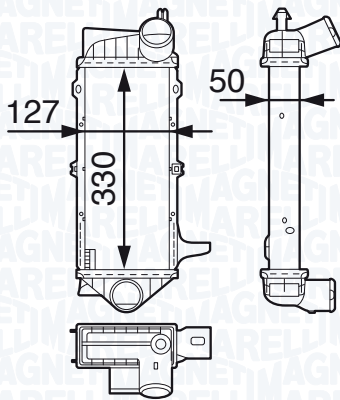

FORD SCORPIO 2.5 TD

10/94 → 08/98

FORD SCORPIO 2.5 TD

01/92 → 09/94

FORD SCORPIO 2.5 TD

10/94 → 08/98

NEW

MST249 - 351319202490