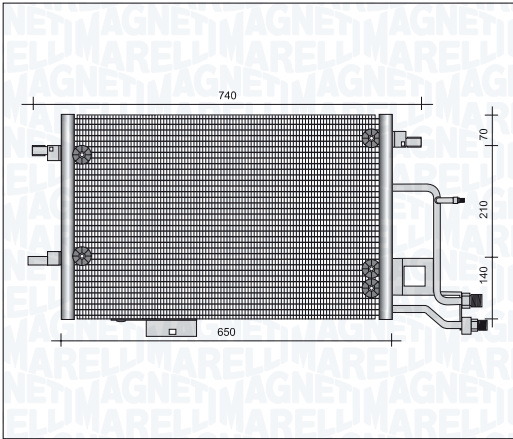

BC493 - 350203493000		
AUDI A6 2.5 TDi (Turbo Diesel)	PF	01 → 04
AUDI A6 2.5 TDi (Turbo Diesel)	PF	97 → 01