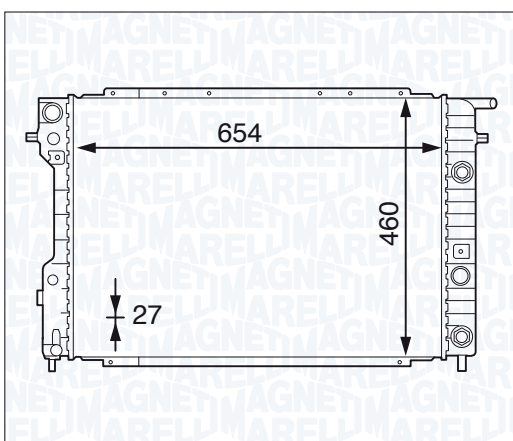

NEW	BM1311 - 350213131100	<i>i</i>	
OPEL / VAUXHALL OMEGA B 2.0		→ 09/99	
OPEL / VAUXHALL OMEGA B 2.2 16 V		→ 09/99	
OPEL / VAUXHALL OMEGA B 2.5 V6		→ 09/99	
OPEL / VAUXHALL OMEGA B 3.0 V6		→ 09/99