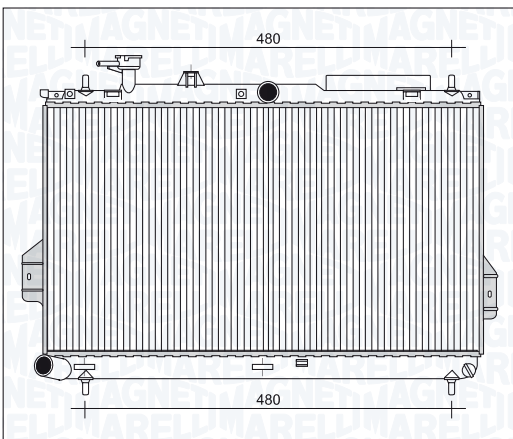

BM1104 - 350213110400

HYUNDAI MATRIX 1.6

01/02 → 12/05

HYUNDAI MATRIX 1.6

06/01 →

HYUNDAI MATRIX 1.8

06/01 →