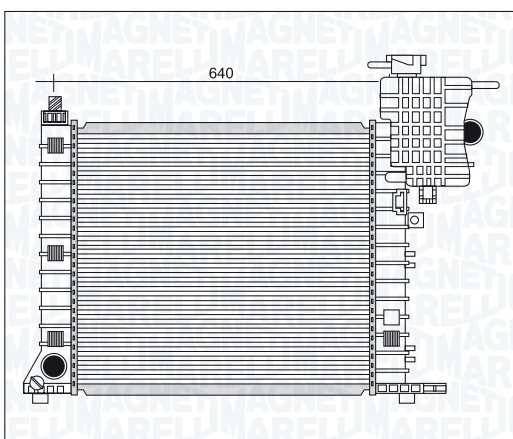

BM948 - 350213948000	<i>i</i>	
MERCEDES V-CLASS V 200 (638.214, 638.294)		02/97 → 07/03
MERCEDES V-CLASS V 200 CDI (638.294)		03/99 → 07/03
MERCEDES V-CLASS V 220 CDI (638.294)		03/99 → 07/03
MERCEDES V-CLASS V 230 (638.234, 638.294)		10/96 → 07/03
MERCEDES V-CLASS V 280 (638.244, 638.294)		08/97 → 07/03
MERCEDES VITO 108 CDI 2.2 (638.194)		03/99 → 07/03
MERCEDES VITO 110 CDI 2.2 (638.194)		03/99 → 07/03
MERCEDES VITO 112 CDI 2.2 (638.194)		03/99 → 07/03