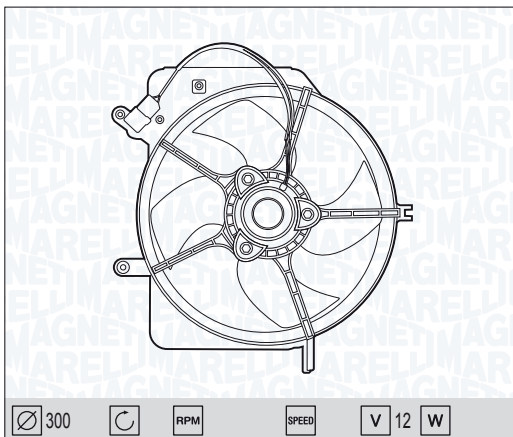

MTC322AX - 069422322010		
HONDA JAZZ 1.2 i 8V	-C	10/01 →
HONDA JAZZ 1.4 i 8V	-C	10/01 →