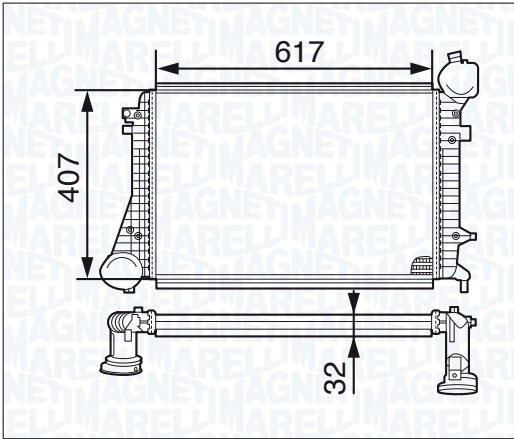

NEW

MST201 - 351319202010

AUDI A3 2.0 TDI	06/05 →
AUDI A3 2.0 TDI quattro	01/06 →
SKODA SUPERB 2.0 TDI	03/08 →
VOLKSWAGEN CADDY III 2.0 TDI	09/07 →
VOLKSWAGEN EOS 2.0 TDI	06/06 → 05/08
VOLKSWAGEN GOLF PLUS 2.0 TDI	12/05 → 05/09
VOLKSWAGEN GOLF V 2.0 TDI	12/04 →
VOLKSWAGEN GOLF V 2.0 TDI 4motion	08/04 →
VOLKSWAGEN JETTA III 2.0 TDI	10/05 → 10/10
VOLKSWAGEN TOURAN 2.0 TDI	12/05 → 05/10

NEW

MST202 - 351319202020

VOLKSWAGEN PASSAT 1.4 TSI EcoFuel	01/09 →
VOLKSWAGEN PASSAT 2.0 TDI	08/05 →
VOLKSWAGEN PASSAT 2.0 TDI	08/05 → 10/08
VOLKSWAGEN PASSAT 2.0 TDI	03/05 → 10/08
VOLKSWAGEN PASSAT 2.0 TDI	03/05 →
VOLKSWAGEN PASSAT 2.0 TDI 16V	03/05 → 10/08
VOLKSWAGEN PASSAT 2.0 TDI 16V 4motion	03/05 →
VOLKSWAGEN TIGUAN 1.4 TSI	05/08 →
VOLKSWAGEN TIGUAN 1.4 TSI 4motion	09/07 →
VOLKSWAGEN TIGUAN 2.0 TDI 4motion	11/07 → 10/08
VOLKSWAGEN TIGUAN 2.0 TDI 4motion	09/07 → 10/08
VOLKSWAGEN TIGUAN 2.0 TDI 4motion	09/07 → 10/08

NEW

MST203 - 351319202030

CITROËN C2 1.6 HDi	09/05 →
CITROËN C3 1.6 16V HDi	10/05 →
CITROËN C3 1.6 16V HDi	09/05 →
PEUGEOT 207 1.6 HDi	02/06 →
PEUGEOT 207 1.6 HDi	02/06 →
PEUGEOT 1007 1.6 HDi	06/07 →