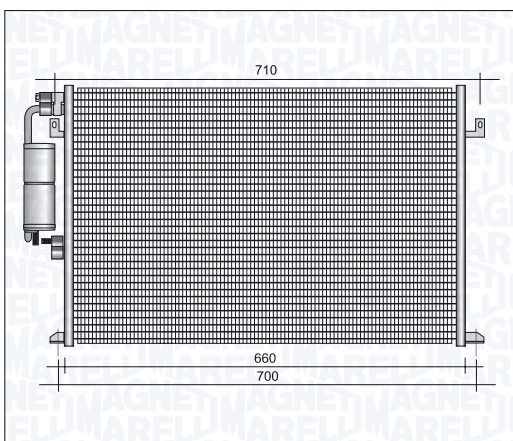

BC426 - 350203426000		
SAAB 9-3 / SPORT 2.0	PF	02 →
SAAB 9-3 / SPORT 2.2 CDTi	PF	02 → 04