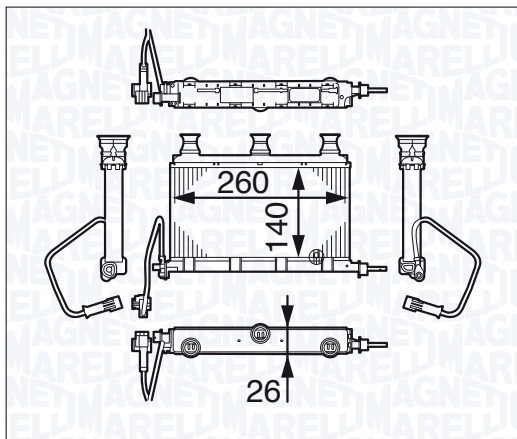

NEW

BR352 - 350218352000

BMW 5 SERIES 520d	07/03 →
BMW 5 SERIES 525d	07/03 →
BMW 5 SERIES 530d	07/03 →
BMW 5 SERIES 530xd	07/03 →
BMW 5 SERIES 535d	07/03 →