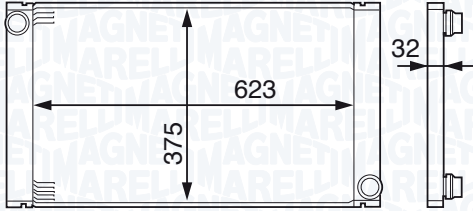

NEW

BM1396 - 350213139600

BMW 5 SERIES 525d	+RV, -BC	01/07 →
BMW 5 SERIES 525d	+RV, -BC	06/04 →
BMW 5 SERIES 525d	+RV, -BC	12/04 →
BMW 5 SERIES 530d	+RV, -BC	01/07 →
BMW 5 SERIES 530d	+RV, -BC	07/03 →
BMW 5 SERIES 530xd	+RV, -BC	07/05 →