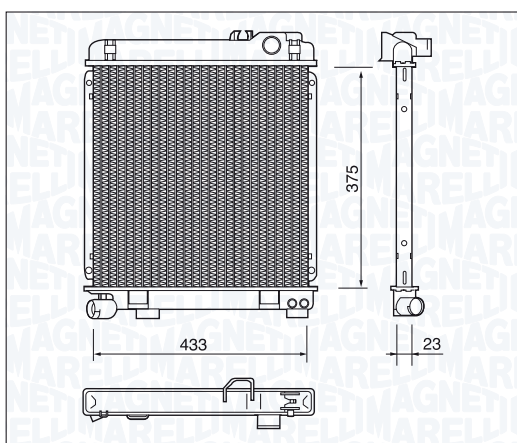

BM700 - 350213700000	<i>i</i>	
BMW 3 SERIES 320i (E30)		82 → 85
BMW 3 SERIES 323i 6 CIL (E30)		82 → 85