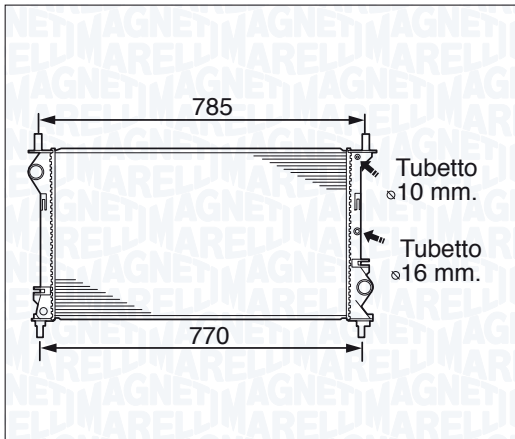

BM918 - 350213918000		
FORD TRANSIT CONNECT 1.8 Di	55 Kw- 66 Kw	09/02 →