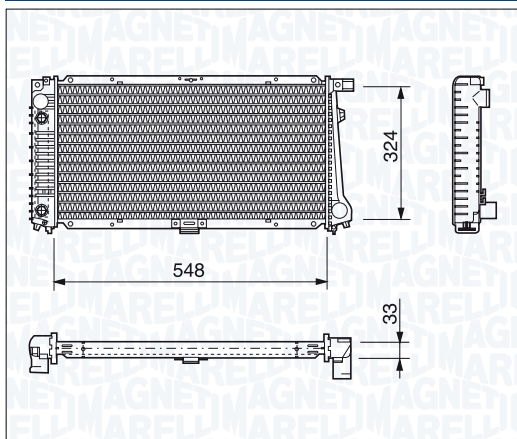

BM698 - 350213698000	<i>i</i>	
BMW 5 SERIES 530 (E32)		86 → 94
BMW 5 SERIES 535 (E32)		86 → 94
BMW 5 SERIES 530 (E34)		88 →
BMW 5 SERIES 535i (E34)		88 →
BMW 7 SERIES 730i (E32)		86 → 94
BMW 7 SERIES 730i (E34)		88 →