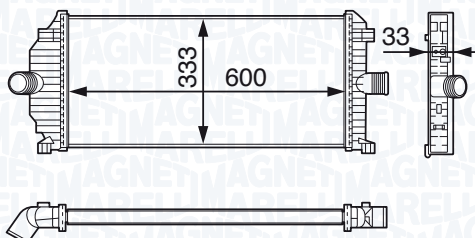

NEW

MST235 - 351319202350

RENAULT ESPACE III 1.9 dTi (JE0M)	02/99 → 10/02
RENAULT LAGUNA 1.9 dCi (B56W)	09/99 → 03/01
RENAULT LAGUNA 1.9 dCi (K56W)	09/99 → 03/01
RENAULT LAGUNA 1.9 dTi (B56J)	10/97 → 03/01
RENAULT LAGUNA 1.9 dTi (K56J)	10/97 → 03/01