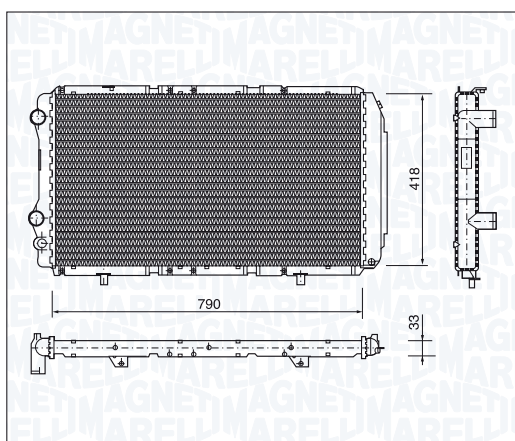

BM707 - 350213707000	<i>i</i>	
CITROËN JUMPER 1.9 D		94 →
CITROËN JUMPER 1.9 TD		94 →
CITROËN JUMPER 2.0		94 →
CITROËN JUMPER 2.5 D		94 →
CITROËN JUMPER 2.5 TD		94 →
FIAT DUCATO 1.9 D		94 →
FIAT DUCATO 2.0		94 →
FIAT DUCATO 2.5 TD		94 →
PEUGEOT BOXER 1.9 D		94 →
PEUGEOT BOXER 1.9 TD		94 →
PEUGEOT BOXER 2.0		94 →
PEUGEOT BOXER 2.5 D		94 →
PEUGEOT BOXER 2.5 TD		94 →