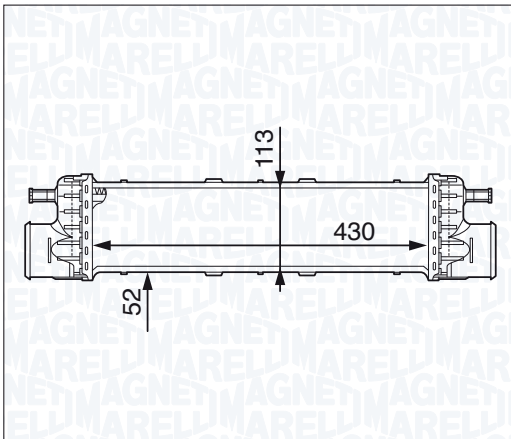

NEW	MST252 - 351319202520	
MERCEDES G-CLASS G 300 TD (463.308)		09/96 →
MERCEDES G-CLASS G 300 TD (463.330, 463.331)		08/96 →
MERCEDES S-CLASS S 300 Turbo-D (140.135)		05/96 → 10/98