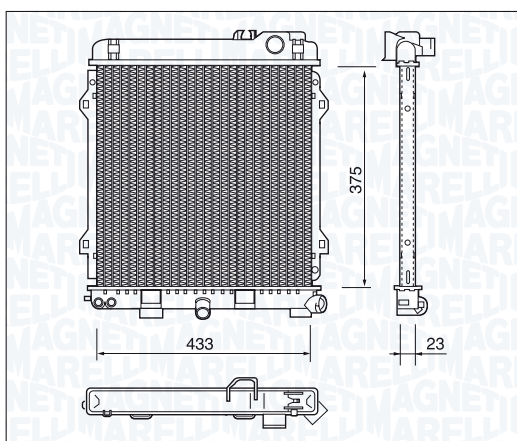

BM701 - 350213701000	<i>i</i>	
BMW 3 SERIES M3		87 →
BMW 3 SERIES M3 CS 4 CIL		87 →