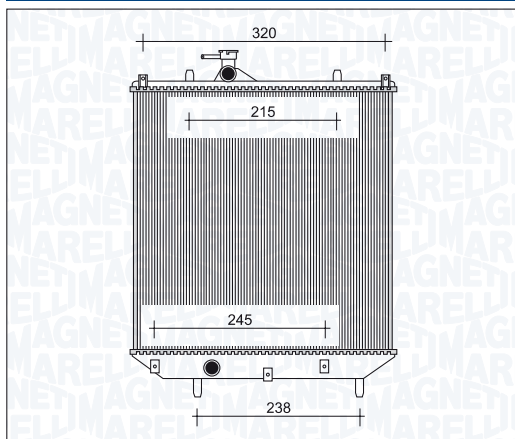

BM1157 - 350213115700	<i>i</i>	
SUZUKI IGNIS 1.3		03 →
SUZUKI IGNIS 1.5		03 →
SUZUKI JUSTY 1.3		03 → 07
SUZUKI JUSTY 1.5		03 → 07
SUZUKI WAGON R+ 1.0		03 → 05
SUZUKI WAGON R+ 1.3		00 →