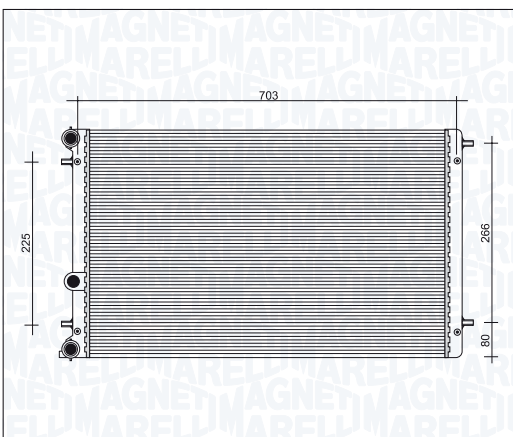

BM1048 - 350213104800

FORD GALAXY 2.3 16V

97 → 06

FORD GALAXY 2.3 4X4

96 → 00

FORD GALAXY 2.8 i V6

95 → 00

BM1051 - 350213105100