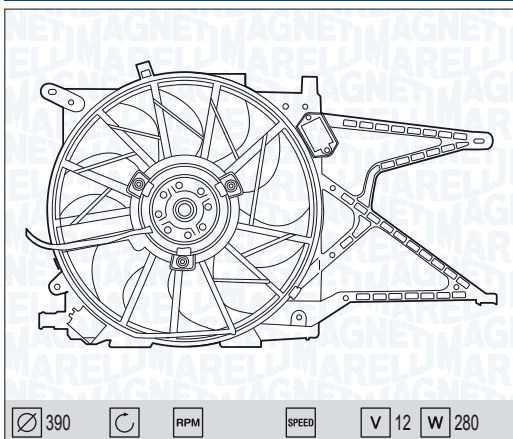

∅ 390
C
RPM
SPEED
V 12 W 280

MTC334AX - 069422334010		
OPEL/VAUXHALL ASTRA G 1.7 TD (Mot.DTL)		12/97 → 01/04
OPEL/VAUXHALL ASTRA G 1.7 Turbodiesel		12/97 → 01/04
OPEL/VAUXHALL ASTRA G 2.0 i 16V (Mot.DTL)		12/97 → 01/04
OPEL/VAUXHALL ZAFIRA 1.7 TD		01/99 →