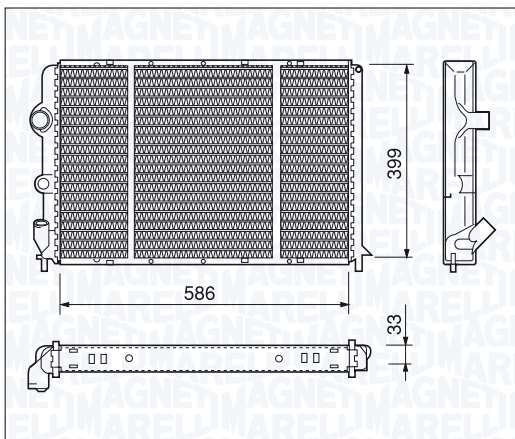

BM737 - 350213737000

RENAULT MEGANE I 1.4

95 →

RENAULT MEGANE I 1.6

95 →

RENAULT MEGANE I 1.9 D

07/99 →

RENAULT MEGANE I 1.9 TDI

95 →

RENAULT MEGANE I 2.0

95 →

RENAULT MEGANE SCENIC 1.4 i

09/96 →

RENAULT MEGANE SCENIC 1.6i

09/96 →

RENAULT MEGANE SCENIC 1.9 D

09/96 →

RENAULT MEGANE SCENIC 1.9 Dti

09/96 →

RENAULT MEGANE SCENIC 2.0 i

07/99 →