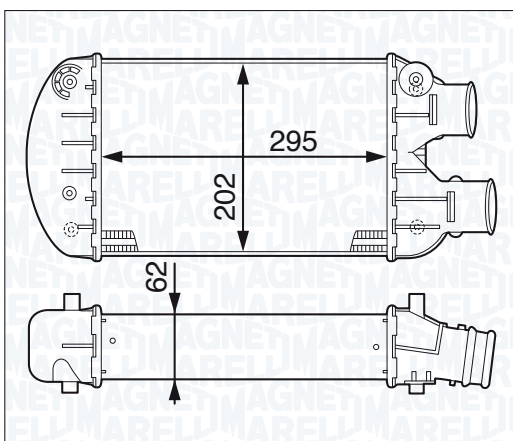

NEW	MST331 - 351319203310	
FIAT BRAVA	1.9 TD 100 S (182.BF)	03/96 → 10/01
FIAT BRAVO	1.9 TD 100 S (182.AF)	03/96 → 10/01
FIAT MAREA	1.9 TD 100	09/96 →
FIAT MAREA	2.4 JTD 130	04/99 →
FIAT MAREA	2.4 TD 125	09/96 → 04/99
FIAT MULTIPLA	1.9 JTD (186AXE1A)	04/02 →
FIAT MULTIPLA	1.9 JTD 105 (186AXB1A)	04/99 →
FIAT MULTIPLA	1.9 JTD 110	03/01 → 07/02
FIAT MULTIPLA	1.9 JTD 115	07/02 →