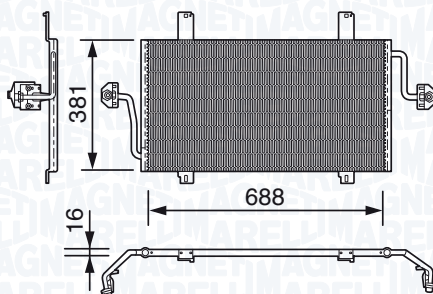

NEW

BC652 - 350203652000

OPEL/VAUXHALL MOVANO 2.5 D		11/99 → 11/03
RENAULT MASTER IV 2.5 D		07/08 →