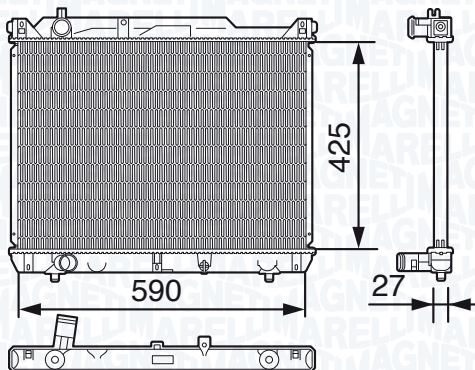

NEW

BM1363 - 350213136300

SUZUKI GRAND VITARA 1.6

10/05 →

SUZUKI GRAND VITARA 1.9 DDiS

10/05 →

SUZUKI GRAND VITARA 2.0i

10/05 →

NEW

BM1364 - 350213136400

SUZUKI GRAND VITARA 2.0

10/05 →

NEW

BM1365 - 350213136500

SUZUKI GRAND VITARA 1.6

04/05 →

NEW

BM1366 - 350213136600

SUZUKI GRAND VITARA 2.0 HDI 110 16V

07/01 →

SUZUKI GRAND VITARA 2.0 TD 4x4

04/00 → 09/05