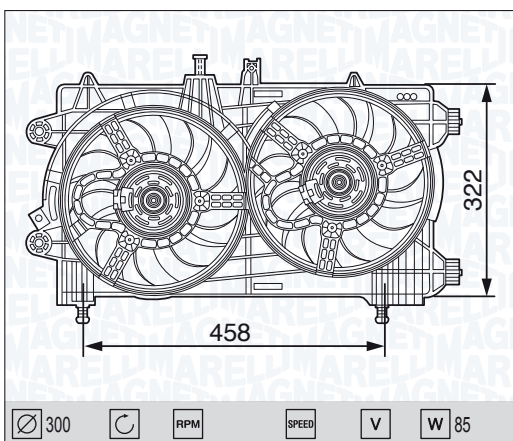

∅ 300 C RPM SPEED V W 85

NEW MTC481AX - 069422481010		
FIAT PANDA III 1.1 (169)		09/03 →
FIAT PANDA III 1.2 (169)		09/03 →
FIAT PANDA III 1.2 4X4 (169)		10/04 →