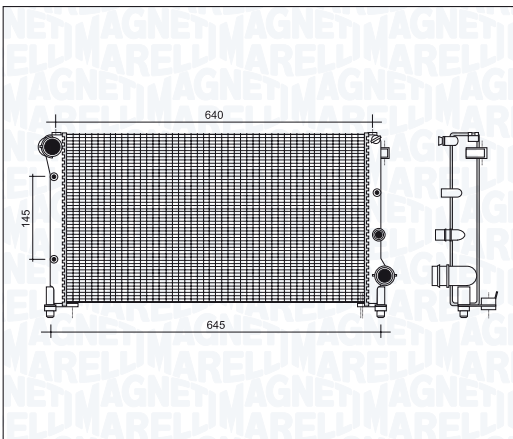

BM1076 - 350213107600

FIAT PANDA 1.3 D Multijet (169)

03 →

FIAT PANDA 1.3 JTD (169)

03 →