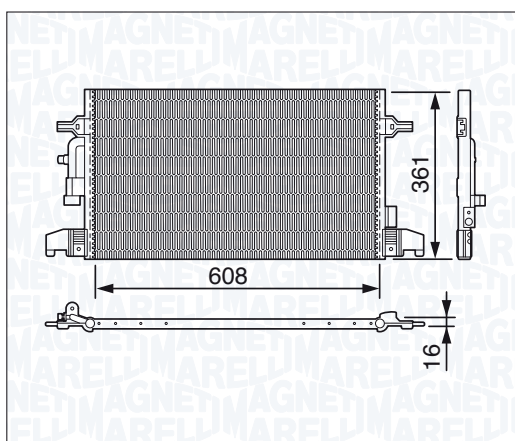

NEW BC641 - 350203641000	<i>i</i>	
AUDI A6 II 3.7		03/99 → 01/05
AUDI A6 II 3.7 quattro		03/99 → 01/05
AUDI A6 II 4.2 quattro		11/98 → 01/05
AUDI A6 III S6 quattro 8 cyl.		01/02 →