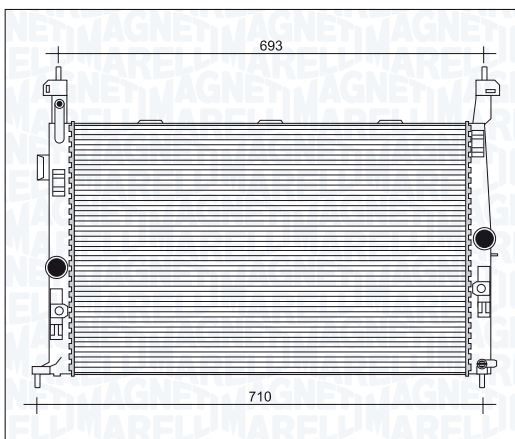

BM1126 - 350213112600		
OPEL / VAUXHALL MERIVA 1.8i 16v		05/03 →