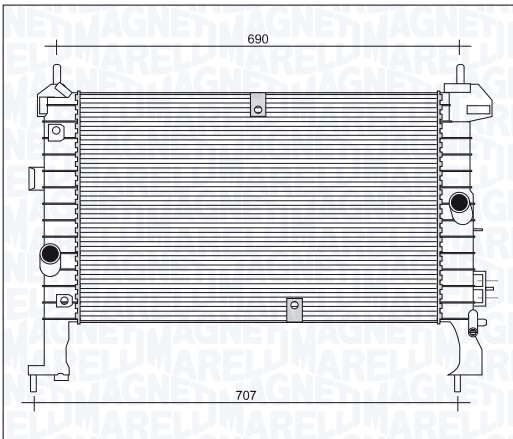

BM972 - 350213972000

OPEL / VAUXHALL MERIVA 1.3 CDTi

05 →

OPEL / VAUXHALL MERIVA 1.7 CDTi

04 →