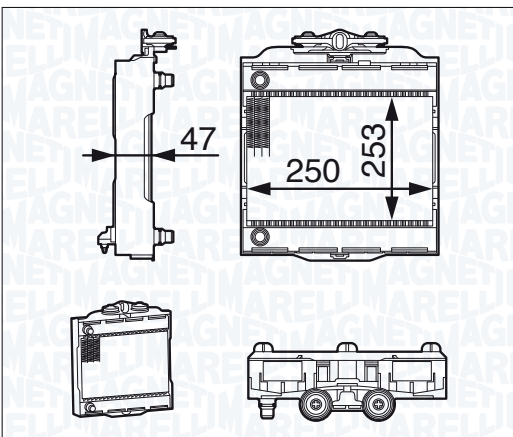

NEW BM1392 - 350213139200		
BMW 7 SERIES 730d -Front Left	+RV	10/08 →