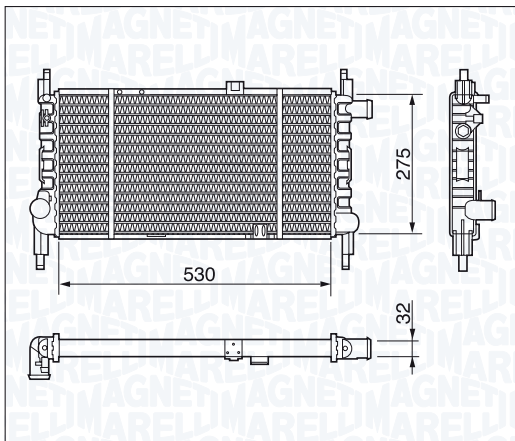

BM589 - 350213589000		
OPEL / VAUXHALL KADETT E 1.3 i KAT		09/85 → 08/91
OPEL / VAUXHALL KADETT E 1.3 N		09/84 → 08/89
OPEL / VAUXHALL KADETT E 1.3 S		09/84 → 02/93
OPEL / VAUXHALL KADETT E 1.4 i		01/90 → 08/91
OPEL / VAUXHALL KADETT E 1.4 S		01/90 → 08/91