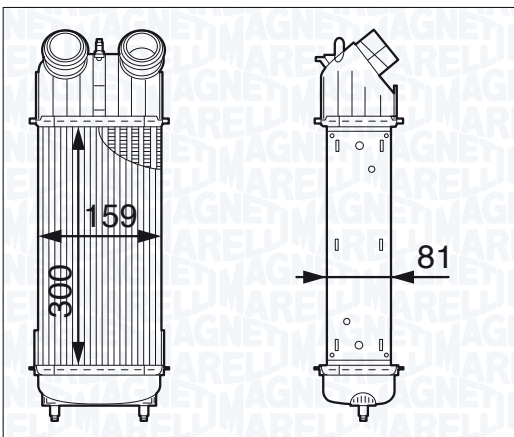

NEW

MST201 - 351319202010

AUDI A3 2.0 TDI	06/05 →
AUDI A3 2.0 TDI quattro	01/06 →
SKODA SUPERB 2.0 TDI	03/08 →
VOLKSWAGEN CADDY III 2.0 TDI	09/07 →
VOLKSWAGEN EOS 2.0 TDI	06/06 → 05/08
VOLKSWAGEN GOLF PLUS 2.0 TDI	12/05 → 05/09
VOLKSWAGEN GOLF V 2.0 TDI	12/04 →
VOLKSWAGEN GOLF V 2.0 TDI 4motion	08/04 →
VOLKSWAGEN JETTA III 2.0 TDI	10/05 → 10/10
VOLKSWAGEN TOURAN 2.0 TDI	12/05 → 05/10

NEW

MST202 - 351319202020

VOLKSWAGEN PASSAT 1.4 TSI EcoFuel	01/09 →
VOLKSWAGEN PASSAT 2.0 TDI	08/05 →
VOLKSWAGEN PASSAT 2.0 TDI	08/05 → 10/08
VOLKSWAGEN PASSAT 2.0 TDI	03/05 → 10/08
VOLKSWAGEN PASSAT 2.0 TDI	03/05 →
VOLKSWAGEN PASSAT 2.0 TDI 16V	03/05 → 10/08
VOLKSWAGEN PASSAT 2.0 TDI 16V 4motion	03/05 →
VOLKSWAGEN TIGUAN 1.4 TSI	05/08 →
VOLKSWAGEN TIGUAN 1.4 TSI 4motion	09/07 →
VOLKSWAGEN TIGUAN 2.0 TDI 4motion	11/07 → 10/08
VOLKSWAGEN TIGUAN 2.0 TDI 4motion	09/07 → 10/08
VOLKSWAGEN TIGUAN 2.0 TDI 4motion	09/07 → 10/08

NEW

MST203 - 351319202030

CITROËN C2 1.6 HDi	09/05 →
CITROËN C3 1.6 16V HDi	10/05 →
CITROËN C3 1.6 16V HDi	09/05 →
PEUGEOT 207 1.6 HDi	02/06 →
PEUGEOT 207 1.6 HDi	02/06 →
PEUGEOT 1007 1.6 HDi	06/07 →