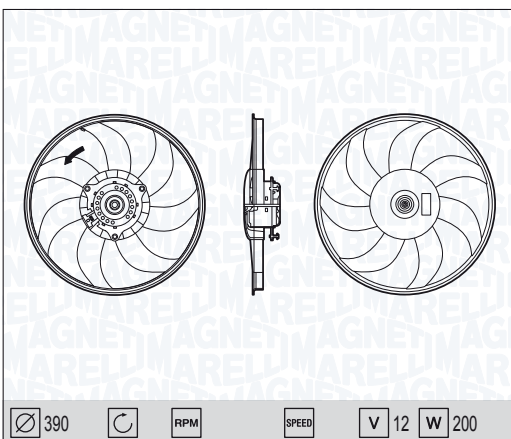

Ø 390 RPM SPEED V 12 W 200