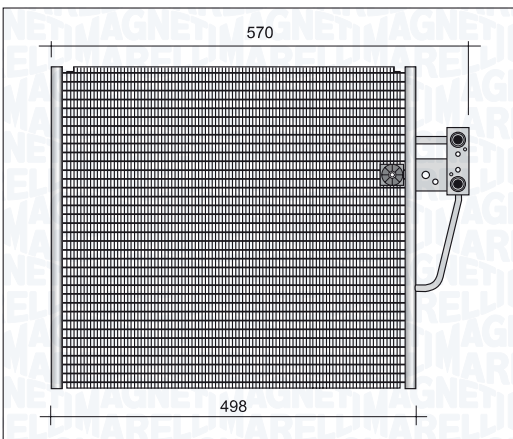

BC442 - 350203442000		
BMW 5 SERIES (E39) 520D / 525D / 530D	PF	97 → 04