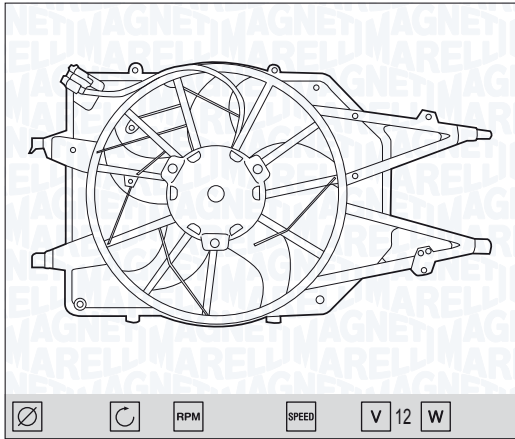

MTC311AX - 069422311010

FORD FOCUS I 1.8 l 16v

10/98 →

FORD FOCUS I 1.8 Tdi

10/98 →