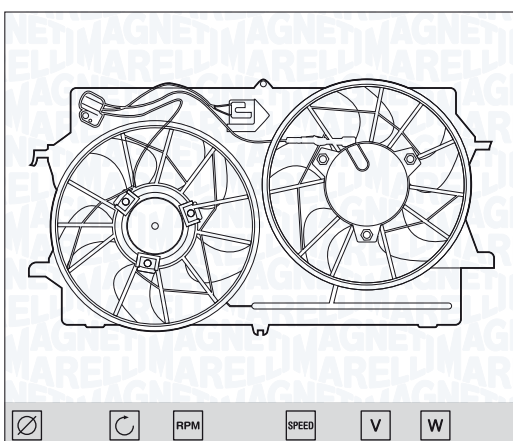

MTC307AX - 069422307010		
FORD FOCUS I 1.4 i 16V		10/98 →
FORD FOCUS I 1.6 i 16V		10/98 →