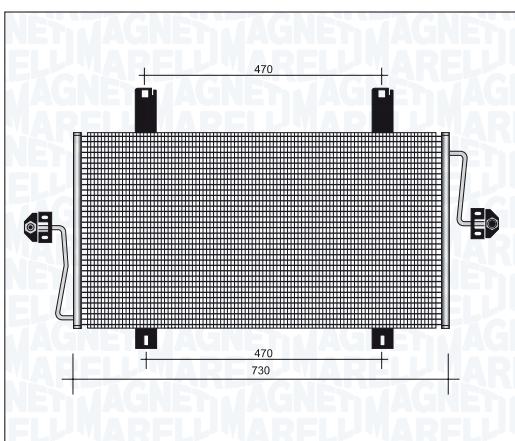

BC436 - 350203436000		
RENAULT MASTER II 2.5 Diesel		11/97 →
RENAULT MOVANO 2.5 Diesel		11/97 →