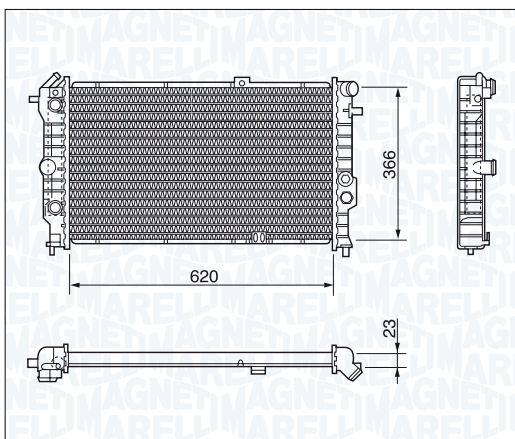

BM592 - 350213592000		
OPEL / VAUXHALL CALIBRA 2.0i		90 →
OPEL / VAUXHALL CALIBRA 2.0i 16v		90 →
OPEL / VAUXHALL VECTRA A 1.4		90 → 95
OPEL / VAUXHALL VECTRA A 1.6		88 → 95
OPEL / VAUXHALL VECTRA A 1.7 D		88 → 95
OPEL / VAUXHALL VECTRA A 1.8		88 → 95
OPEL / VAUXHALL VECTRA A 1.8		93 →
OPEL / VAUXHALL VECTRA A 2.0		88 → 95
OPEL / VAUXHALL VECTRA A 2.0 16v		88 → 95
OPEL / VAUXHALL VECTRA A 2.0i		88 → 95