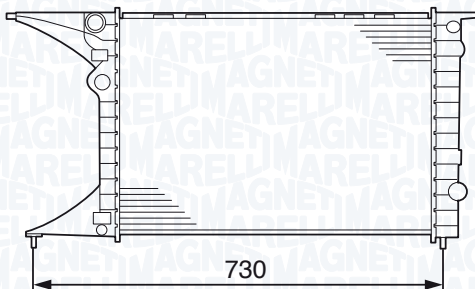

NEW

BM1304 - 350213130400

OPEL / VAUXHALL ZAFIRA 1.9 CDTi

07/05 →

OPEL / VAUXHALL ZAFIRA 2.0

01/06 →

NEW

BM1305 - 350213130500

OPEL / VAUXHALL ASTRA H 1.9 CDTi

06/04 → 11/09

NEW

BM1306 - 350213130600

CITROËN C5 2.0 HDi

04/09 →

PEUGEOT 407 2.0 HDi

07/09 →

PEUGEOT 508 2.0 HDi

11/10 →

NEW

BM1307 - 350213130700

OPEL / VAUXHALL OMEGA B 2.0

03/94 → 09/96

OPEL / VAUXHALL OMEGA B 2.0 16V

03/94 → 09/96