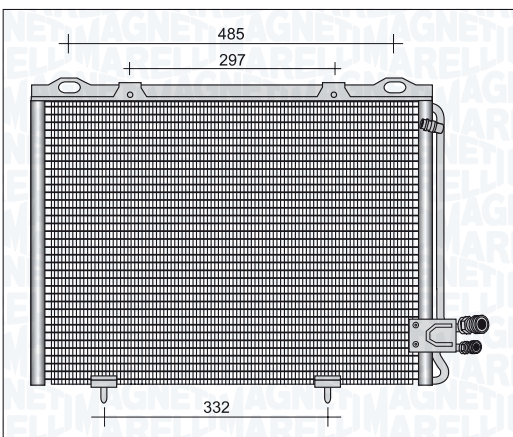

BC444 - 350203444000		
MERCEDES E-CLASS (W210) 2.0	PF	95 → 00
MERCEDESE-CLASS (W210) 2.0 Diesel/2.2 Diesel	PF	95 → 00
MERCEDESE-CLASS (W210) 2.3/2.4/2.6/2.8/3.2	PF	95 → 02
MERCEDES E-CLASS (W210) 2.5 Diesel	PF	95 → 00
MERCEDES E-CLASS (W210) 3.0 Diesel	PF	95 → 97
MERCEDES E-CLASS (W210) 4.2 / 4.3 / 5.0 AMG / 5.5 AMG	PF	95 → 02