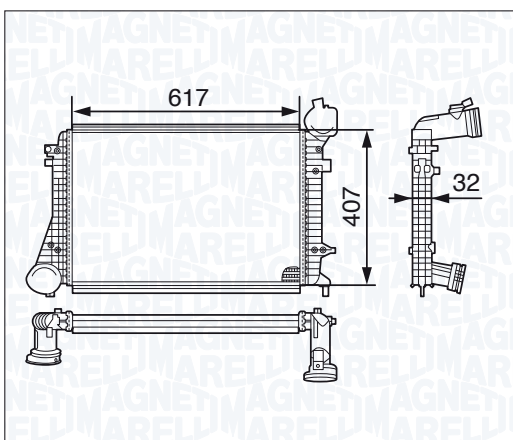

NEW

MST200 - 351319202000

AUDI A3 1.9 TDI	05/03 →
AUDI A3 1.9 TDI	04/08 →
AUDI A3 1.9 TDI	09/04 →
SEAT ALTEA 1.9 TDI	04/04 →
SEAT ALTEA XL 1.9 TDI	10/06 →
SKODA OCTAVIA 1.9 TDI	06/04 → 12/10
SKODA SUPERB 1.9 TDI	03/08 →
VOLKSWAGEN CADDY III 1.9 TDI	09/05 →
VOLKSWAGEN GOLF PLUS 1.9 TDI	11/07 →
VOLKSWAGEN GOLF PLUS 1.9 TDI	05/07 →
VOLKSWAGEN GOLF V 1.9 TDI	10/03 →
VOLKSWAGEN GOLF V 1.9 TDI	11/07 → 11/08
VOLKSWAGEN GOLF V 1.9 TDI 4motion	06/05 →
VOLKSWAGEN JETTA III 1.9 TDI	08/05 → 10/10
VOLKSWAGEN TOURAN 1.9 TDI	08/03 → 05/10