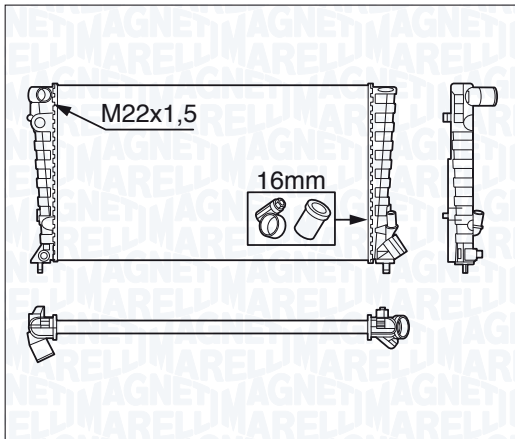

BM1185 - 350213118500	<i>i</i>	
CITROËN BERLINGO 1.7 (W/ QUICK CONNECTION)		98 →
CITROËN BERLINGO 1.8 D (W/ QUICK CONNECTION)		98 →
CITROËN BERLINGO 1.9 D (W/ QUICK CONNECTION)		98 →
CITROËN BERLINGO 1.9 TD		98 →
CITROËN XSARA 1.7 (W/ QUICK CONNECTION)		01 →
CITROËN XSARA 1.8 D (W/ QUICK CONNECTION)		98 →
CITROËN XSARA 1.9 D (W/ QUICK CONNECTION)		98 →
CITROËN XSARA 1.9 SD (W/ QUICK CONNECTION)		98 →
CITROËN XSARA 1.9 TD (W/ QUICK CONNECTION)		98 →
CITROËN XSARA 2.0 16v (W/ QUICK CONNECTION)		01 →
CITROËN ZX 1.8 (W/ QUICK CONNECTION)		98 →
CITROËN ZX 1.9 D (W/ QUICK CONNECTION)		98 → 00
CITROËN ZX 1.9 TD (W/ QUICK CONNECTION)		98 →
PEUGEOT 306 1.9 D (W/ QUICK CONNECTION)		98 →
PEUGEOT 306 1.9 TD (W/ QUICK CONNECTION)		98 →
PEUGEOT PARTNER 1.8 D (W/ QUICK CONNECTION)		98 →
PEUGEOT PARTNER 1.9 D (W/ QUICK CONNECTION)		98 →
PEUGEOT PARTNER 2.0 HDi		98 →