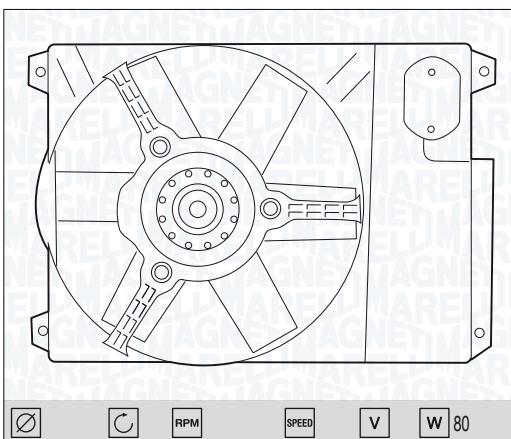

Ø C RPM SPEED V W 80

NEW	MTC601A - 069422601010		
FIAT DUCATO			01 →
PEUGEOT BOXER			01 →