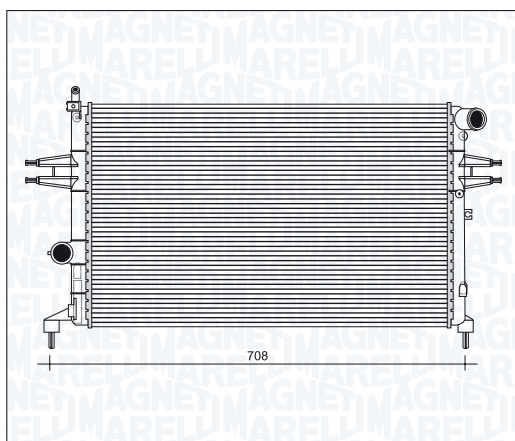

BM970 - 350213970000	<i>i</i>	
OPEL / VAUXHALL ASTRA G 1.4 16V		06/98 → 07/04
OPEL / VAUXHALL ASTRA G 1.6		02/98 → 09/00
OPEL / VAUXHALL ASTRA G 1.6		09/00 → 07/04
OPEL / VAUXHALL ASTRA G 1.6 16V		03/01 → 10/05
OPEL / VAUXHALL ASTRA G 1.6 16V		02/98 → 07/04
OPEL / VAUXHALL ASTRA G 1.6 CNG		03/03 → 07/04
OPEL / VAUXHALL ASTRA G 1.8 16V		03/01 → 10/05
OPEL / VAUXHALL ASTRA G 2.0 16V		02/98 → 07/04
OPEL / VAUXHALL ASTRA G 2.2 16V		03/01 → 10/05
OPEL / VAUXHALL ZAFIRA 1.6 16V		04/99 → 06/05
OPEL / VAUXHALL ZAFIRA 1.6 CNG		09/01 → 06/05
OPEL / VAUXHALL ZAFIRA 1.8 16V		04/99 → 09/00
OPEL / VAUXHALL ZAFIRA 1.8 16V		09/00 → 06/05
OPEL / VAUXHALL ZAFIRA 2.2 16V		09/00 → 06/05