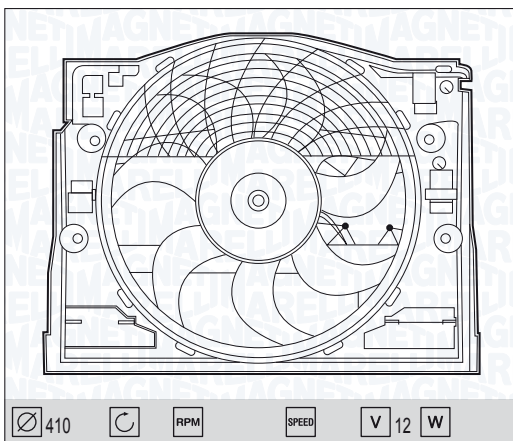

∅ 410
C
RPM
SPEED
V 12
W

MTC273AX - 069422273010	<i>i</i>	
BMW 3 SERIES 320 i		02/98 →
BMW 3 SERIES 323 i		02/98 →
BMW 3 SERIES 328 i		02/98 →