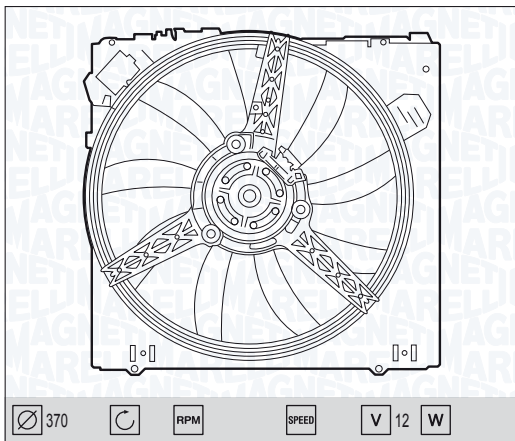

MTC344AX - 069422344010		
RENAULT TWINGO 1.1 i 8V RN / RT		11/97 →
RENAULT TWINGO 1.1 i RN / RT		08/96 → 11/97
RENAULT TWINGO 1.1 RN / RT		11/97 →
RENAULT TWINGO 1.2 i		04/93 →