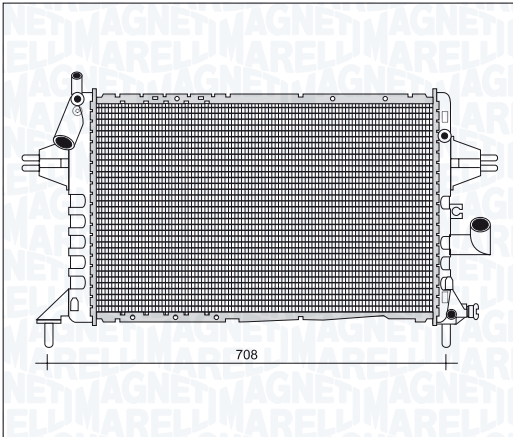

BM964 - 350213964000		
OPEL / VAUXHALL ASTRA G 1.7 CDTI		04/03 → 07/09
OPEL / VAUXHALL ASTRA G 1.7 DTi 16V		02/00 → 07/04