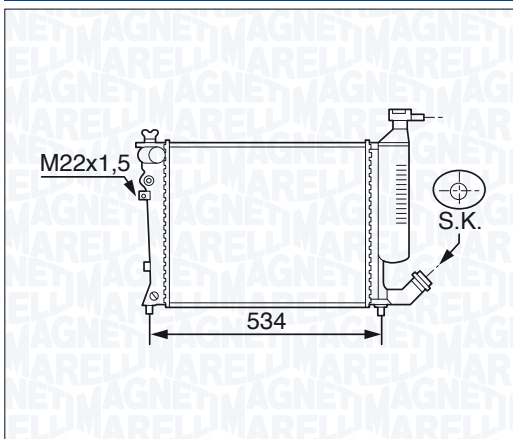

BM1189 - 350213118900	<i>i</i>	
CITROËN XSARA 1.4	CBH	98 → 00
CITROËN XSARA 1.6	CBH	98 → 00
CITROËN XSARA 1.8 8V	CBH	98 → 00
PEUGEOT 306 1.4		97 → 02
PEUGEOT 306 1.6		99 → 02