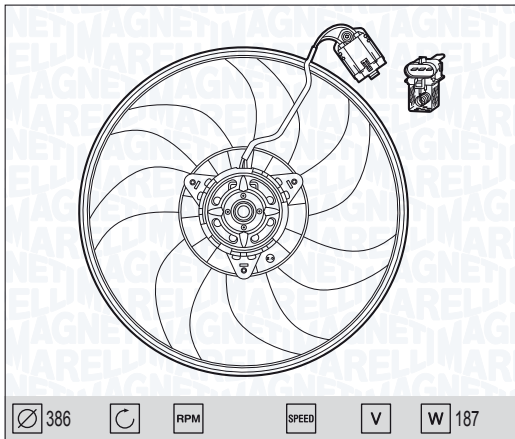

NEW		<i>i</i>	
MTC569A - 069422567010			
OPEL/VAUXHALL CORSA C 1.0			09/00 →
OPEL/VAUXHALL CORSA C 1.3 CDTI			06/03 →
OPEL/VAUXHALL CORSA C 1.4			09/00 →
OPEL/VAUXHALL CORSA C 1.4 Twinport			09/00 →
OPEL/VAUXHALL CORSA C 1.6			08/05 → 07/06
OPEL/VAUXHALL CORSA C 1.7 CDTI			06/03 →
OPEL/VAUXHALL CORSA C 1.7 DI			09/00 →
OPEL/VAUXHALL CORSA C 1.8			09/00 →
OPEL/VAUXHALL CORSA C 1.3 CDTI 16V			08/05 →
OPEL/VAUXHALL CORSA C 1.7 DI 16V			09/00 →
OPEL/VAUXHALL TIGRA TWINTOP 1.3 CDTI			06/04 →
OPEL/VAUXHALL TIGRA TWINTOP 1.4			06/04 →
OPEL/VAUXHALL TIGRA TWINTOP 1.8			06/04 →