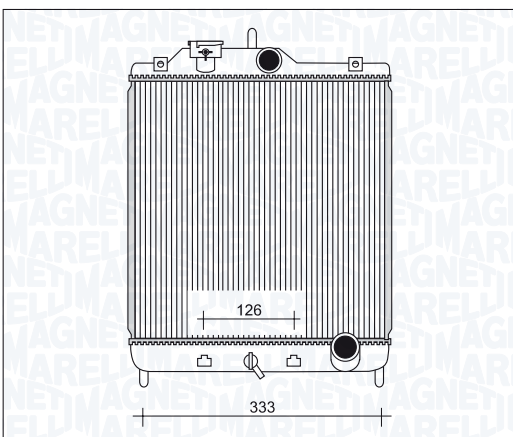

BM927 - 350213927000		
HONDA CIVIC IV 1.3 DX	EWOC	09/91 → 09/95
HONDA CIVIC IV 1.5 i 16V / DX / LS	EWOC	09/91 → 09/95
HONDA CIVIC IV 1.6 i 16V / ESi / Vetec	EWOC	09/91 → 09/95
HONDA CIVIC IV 1.6 i 16V / RTSi / 4W.D. / Vetec	EWOC	09/91 → 09/95
HONDA CIVIC V 1.4 i		09/95 →
HONDA CIVIC V 1.5 i 16V / Vei / Vetec		09/95 →
HONDA CRX II 1.6 i 16V / ESi / Vetec	EWOC	09/91 → 11/93