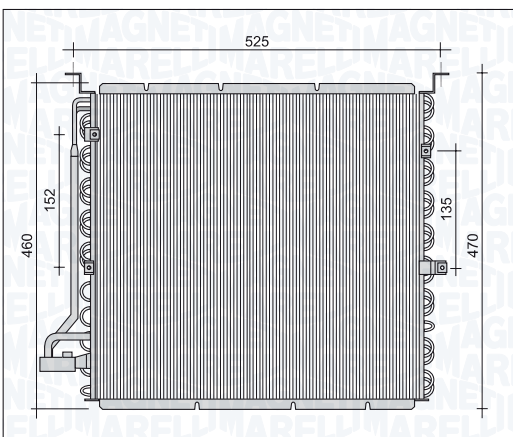

BC455 - 350203455000		
BMW 3 SERIES 325 TD (M51) 318 TDS	SERP	92 → 98
BMW 3 SERIES (E367) 316i (M40 / M42)	SERP	92 → 99
BMW 3 SERIES (E367) 316i (M40 / M43)	SERP	92 → 01
BMW 3 SERIES (E367) 318 TDS	SERP	94 → 01
BMW 3 SERIES (E367) 320i (M50)	SERP	92 → 00
BMW 3 SERIES (E367) 320i (M50)	SERP	92 → 95
BMW 3 SERIES (E367) 328i (M52)	SERP	92 → 99
BMW Z3 1.8i / 1.9i / 2.0i	SERP	96 → 03