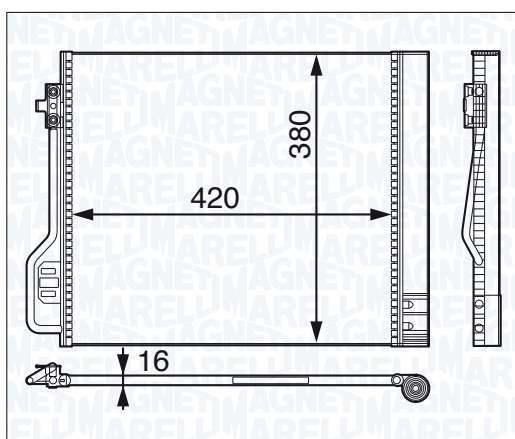

| NEW<br>BC711 - 350203711000                    |        | <i>i</i> |  |
|--|--------|----------|--|
| SMART FORTWO CABRIO 0.8 CDi (451.400)          | +Drier | 01/07 →  |  |
| SMART FORTWO CABRIO 0.8 CDi (451.401)          | +Drier | 01/07 →  |  |
| SMART FORTWO CABRIO 1.0 (451.431)              | +Drier | 01/07 →  |  |
| SMART FORTWO CABRIO 1.0 Brabus (451.433)       | +Drier | 01/07 →  |  |
| SMART FORTWO CABRIO 1.0 Turbo (451.432)        | +Drier | 01/07 →  |  |
| SMART FORTWO CABRIO 1.0 Turbo Brabus (451.433) | +Drier | 01/07 →  |  |
| SMART FORTWO COUPE 0.8 CDi (451.300)           | +Drier | 01/07 →  |  |
| SMART FORTWO COUPE 0.8 CDi (451.391)           | +Drier | 01/07 →  |  |
| SMART FORTWO COUPE 1.0 (451.330, 451.334)      | +Drier | 01/07 →  |  |
| SMART FORTWO COUPE 1.0 (451.331, 451.380)      | +Drier | 01/07 →  |  |
| SMART FORTWO COUPE 1.0 Brabus (451.333)        | +Drier | 01/07 →  |  |
| SMART FORTWO COUPE 1.0 Turbo (451.332)         | +Drier | 01/07 →  |  |
| SMART FORTWO COUPE 1.0 Turbo Brabus (451.333)  | +Drier | 01/07 →  |  |