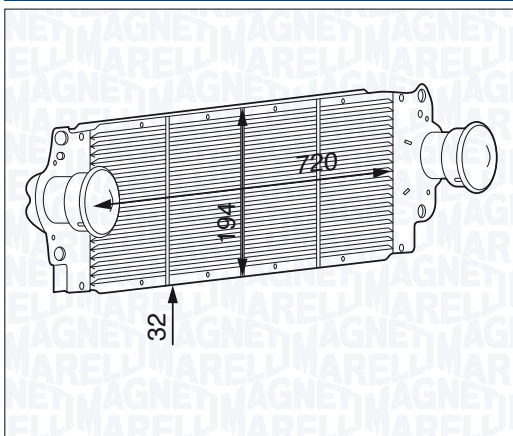

NEW

MST194 - 351319201940

|                                   |               |
|-----------------------------------|---------------|
| SMART CABRIO 0.8 CDI (S10LC1)     | 03/01 → 01/04 |
| SMART CITY-COUPE 0.8 CDI (S1CLC1) | 11/99 → 01/04 |
| SMART FORTWO 0.8 CDI (450.300)    | 01/04 →       |
| SMART FORTWO 0.8 CDI (450.400)    | 01/04 →       |