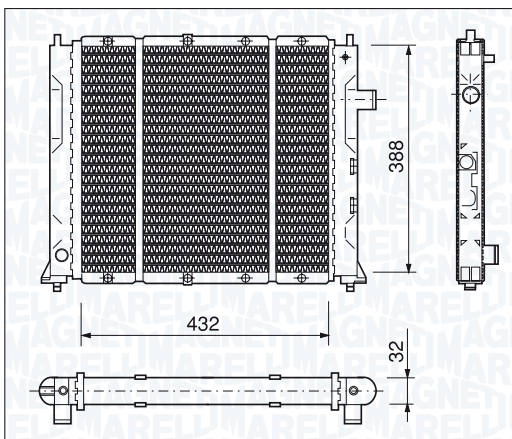

BM762 - 350213762000	<i>i</i>	
AUSTIN/ROVER 25 1.1i 8v		07/99 →
AUSTIN/ROVER 25 1.4		07/99 →
AUSTIN/ROVER 25 1.6		07/99 →
AUSTIN/ROVER 25 1.8		07/99 →
AUSTIN/ROVER 200 1.4 (WITH CAP)		09/95 → 00
AUSTIN/ROVER 200 1.4 16v GSi		93 → 95
AUSTIN/ROVER 200 1.6 (WITH CAP)		09/95 → 00
AUSTIN/ROVER 214 1.4i 16v		93 → 95
AUSTIN/ROVER 216 GSi		93 →
AUSTIN/ROVER 400 1.4 (WITH CAP)		09/95 → 00
AUSTIN/ROVER 400 1.4 16v GSi		93 → 95
AUSTIN/ROVER 400 1.6 (WITH CAP)		09/95 → 00
AUSTIN/ROVER 414 GSi/Si		93 →