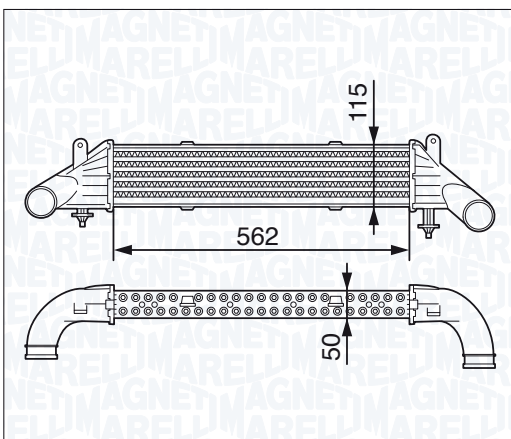

NEW	MST257 - 351319202570	
MERCEDES SLK 200 Kompressor (170.445)		10/96 → 03/00
MERCEDES SLK 230 Kompressor (170.447)		09/96 → 03/00