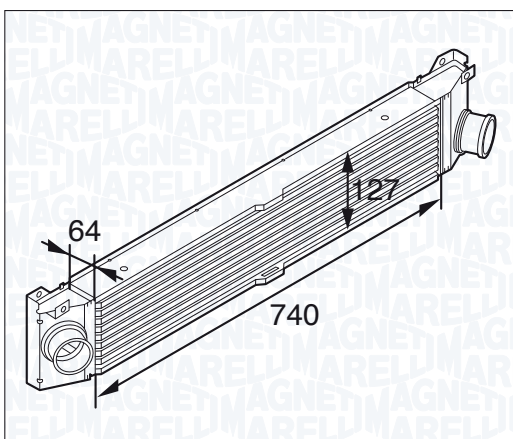

NEW

MST199 - 351319201990

CITROËN JUMPER 2.2 HDi 100	04/06 →
CITROËN JUMPER 2.2 HDi 120	04/06 →
CITROËN JUMPER 3.0 HDi 160	09/06 →
FIAT DUCATO 100 Multijet 2,2 D	07/06 →
FIAT DUCATO 120 Multijet 2,3 D	07/06 →
FIAT DUCATO 130 Multijet 2,3 D	01/07 →
FIAT DUCATO 140 Natural Power	04/09 →
FIAT DUCATO 160 Multijet 3,0 D	07/06 →
FIAT DUCATO 2.3 JTD	12/09 →
PEUGEOT BOXER 2.2 HDi 100	04/06 →
PEUGEOT BOXER 2.2 HDi 120	04/06 →
PEUGEOT BOXER 3.0 HDi 160	04/06 →