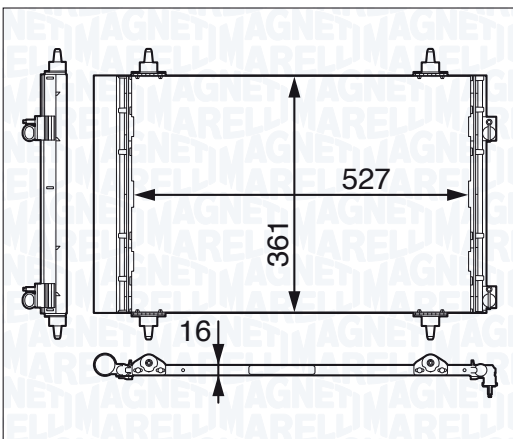

NEW

BC714 - 350203714000

PEUGEOT 3008 1.6 HDi	+Drier	06/09 →
PEUGEOT 3008 1.6 THP	+Drier	06/09 →
PEUGEOT 3008 1.6 VTi	+Drier	06/09 →
PEUGEOT 5008 1.6 16V	+Drier	09/09 →
PEUGEOT 5008 1.6 HDi	+Drier	09/09 →
PEUGEOT 5008 2.0 HDi	+Drier	09/09 →