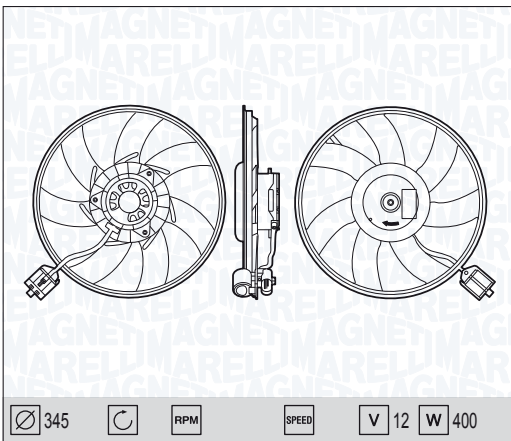

Ø 345 RPM SPEED V 12 W 400