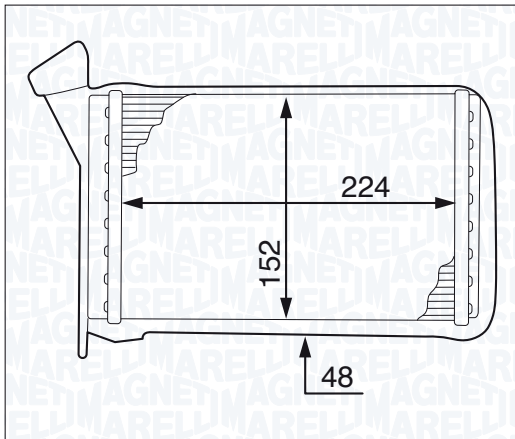

NEW

BR343 - 350218343000

BMW 3 SERIES 316	AT	09/82 → 03/92
BMW 3 SERIES 316 (Ecotronic)	AT	09/82 → 03/92
BMW 3 SERIES 316 i	AT	09/82 → 10/94
BMW 3 SERIES 318 i	AT	09/82 → 10/94
BMW 3 SERIES 318 is	AT	09/82 → 03/92
BMW 3 SERIES 320 i	AT	09/82 → 10/94
BMW 3 SERIES 323 i	AT	09/82 → 03/92
BMW 3 SERIES 324 d	AT	09/82 → 03/92
BMW 3 SERIES 324 td	AT	09/82 → 10/94
BMW 3 SERIES 325 e 2.7	AT	09/82 → 03/92
BMW 3 SERIES 325 i	AT	09/82 → 10/94
BMW 3 SERIES 325 i X	AT	09/82 → 10/94
BMW 3 SERIES M3 2.3	AT	09/82 → 10/94
BMW 3 SERIES M3 EVO I 2.3	AT	09/82 → 03/92
BMW 3 SERIES M3 EVO II 2.5	AT	09/82 → 03/92