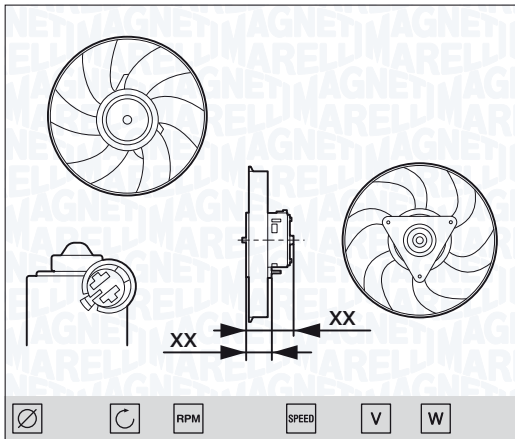

MTC269AX - 069422269010	<i>i</i>	
SEAT CORDOBA III 1.0 i 8V		05/99 → 09/02
SEAT CORDOBA III 1.4 i 8V		06/00 → 09/02
SEAT CORDOBA III 1.6 i 8V		05/99 → 09/02
SEAT CORDOBA III 1.8 i Turbo 20V		05/99 → 09/02
SEAT CORDOBA III 1.9 Sdi		05/99 → 09/02
SEAT CORDOBA III 1.9 TDI		05/99 → 09/02
SEAT IBIZA III 1.0 i 8V		05/99 → 02/02
SEAT IBIZA III 1.6 i 16V		05/99 → 02/02
SEAT IBIZA III 1.6 i 8V		05/99 → 02/02
SEAT IBIZA III 1.9 Sdi		05/99 → 02/02
SEAT IBIZA III 1.9 Tdi		05/99 → 02/02
VOLKSWAGEN POLO IV 1.4 i 16V		10/99 →
VOLKSWAGEN POLO IV 1.6 i 16V		10/99 →
VOLKSWAGEN POLO IV 1.9 TDI		10/99 →