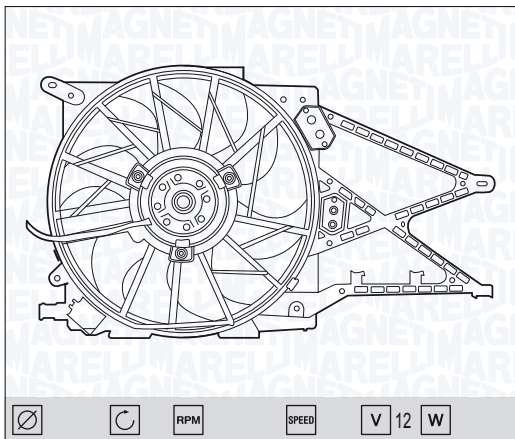

Ø RPM SPEED V 12 W

MTC330AX - 069422330010

OPEL/VAUXHALL ASTRA G 1.7 Turbodiesel	12/97 → 01/04
OPEL/VAUXHALL ASTRA G 1.8 i 16v	12/97 → 01/04
OPEL/VAUXHALL ASTRA G 2.0 Di 16V	01/98 → 01/04
OPEL/VAUXHALL ASTRA G 2.0 i 16V	12/97 → 01/04
OPEL/VAUXHALL ZAFIRA 1.7 TD	01/99 →
OPEL/VAUXHALL ZAFIRA 2.0 Di 16V	10/99 →
OPEL/VAUXHALL ZAFIRA 2.0 TDI 16V	10/99 →