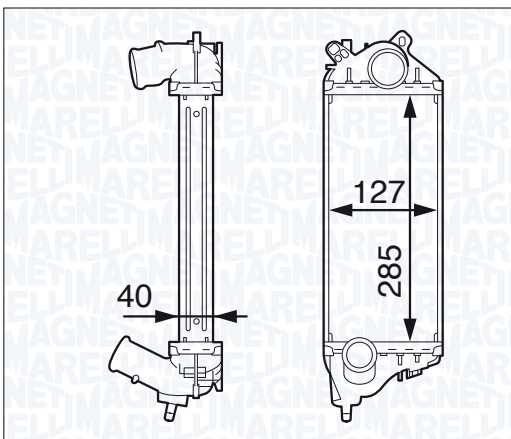

NEW	MST256 - 351319202560	
MINI MINI One D		06/03 → 09/05