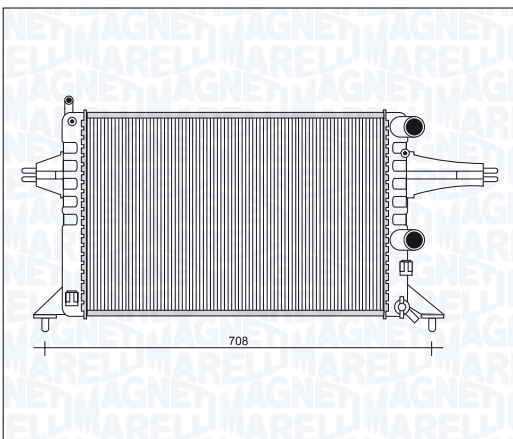

BM966 - 350213966000		
OPEL / VAUXHALL ASTRA G 1.2 i 16V		12/97 → 02/04