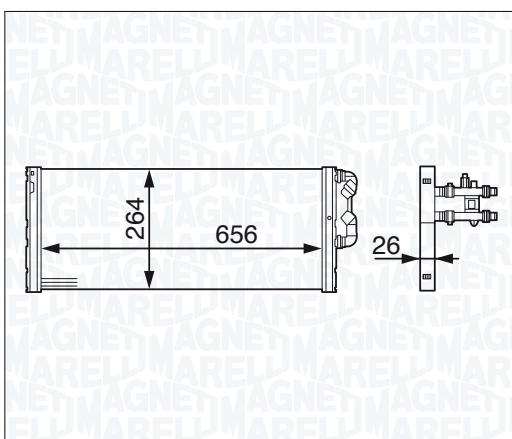

NEW BM1403 - 350213140300	<i>i</i>	
BMW 7 SERIES 750i		10/08 →
BMW 7 SERIES 750i xDrive		09/09 →
BMW 7 SERIES 760i		09/09 →