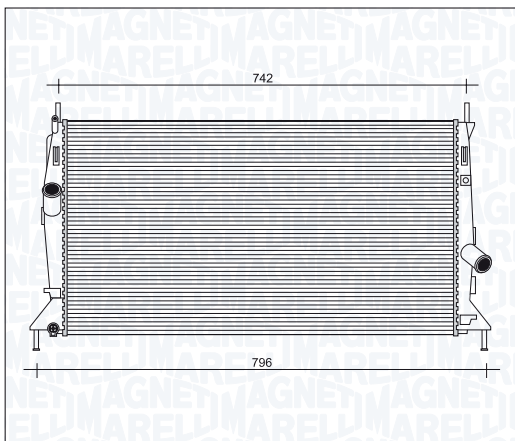

BM920 - 350213920000		
FORD FOCUS II 1.6 TDCi		01/05 →
FORD FOCUS II 1.6 TDCi		11/04 →
FORD FOCUS II 1.8 TDCi		01/05 →
FORD FOCUS II 2.0 TDCi		02/08 →
FORD FOCUS II 2.0 TDCi		11/04 →
FORD FOCUS II 2.0 TDCi		10/06 →
FORD FOCUS C-MAX 1.6 TDCi		02/05 → 03/07
FORD FOCUS C-MAX 1.6 TDCi		10/03 → 03/07
FORD FOCUS C-MAX 1.8 TDCi		01/05 → 03/07
FORD FOCUS C-MAX 2.0 TDCi		10/03 → 03/07
MAZDA 3 1.6 DI Turbo		06/04 →
MAZDA 3 2.0 MZR-CD		12/06 →
VOLVO C30 1.6 D		10/06 →
VOLVO C30 2.0 D		10/06 →
VOLVO S40 II 1.6 D		01/05 →
VOLVO S40 II 2.0 D		01/04 →
VOLVO V50 1.6 D		01/05 →
VOLVO V50 2.0 D		04/04 →