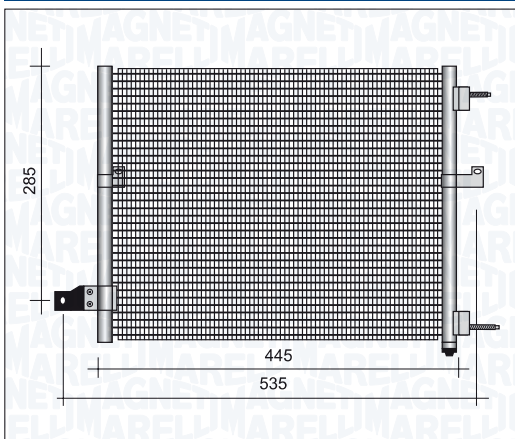

BC434 - 350203434000		
HYUNDAI ATOS / PRIME / AMICA 1.0 / 1.1	PF	97 → 05