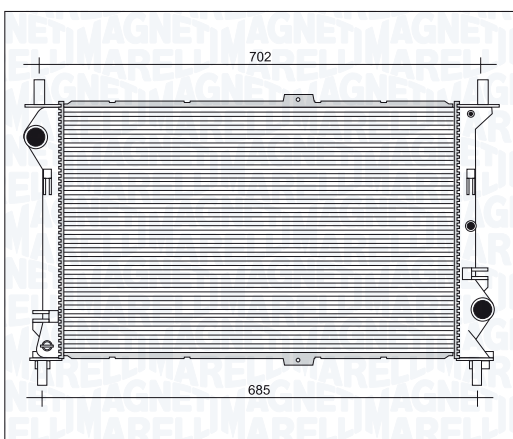

BM917 - 350213917000	<i>i</i>	
FORD TRANSIT CONNECT 1.8 Di	55 Kw	09/02 →
FORD TRANSIT CONNECT 1.8 i 16V		05/02 →