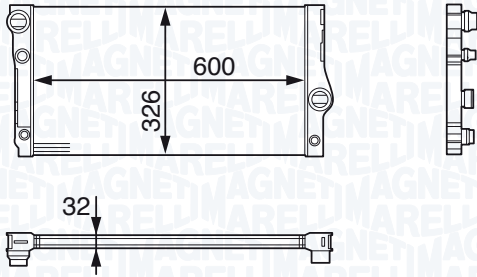

NEW

BM1407 - 350213140700

OPEL / VAUXHALL INSIGNIA 2.0 Turbo

07/08 →

OPEL / VAUXHALL INSIGNIA 2.0 Turbo 4x4

07/08 →

SAAB 9-5 2.0 T

05/10 →

SAAB 9-5 2.0 T BioPower

05/10 →

SAAB 9-5 2.0 T BioPower XWD

05/10 →

SAAB 9-5 2.0 T XWD

05/10 →