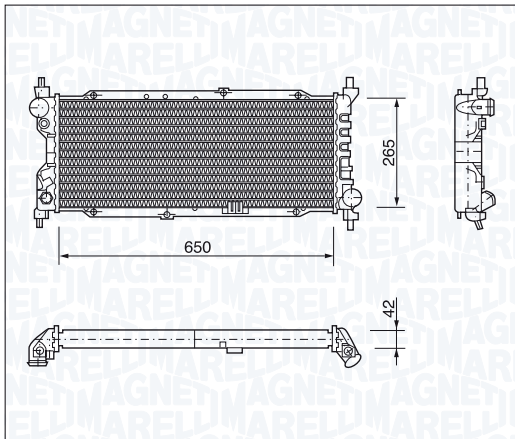

BM588 - 350213588000		
OPEL / VAUXHALL COMBO 1.7 D		07/94 → 10/01
OPEL / VAUXHALL CORSA B 1.5 D		03/93 → 09/00
OPEL / VAUXHALL CORSA B 1.5 TD		03/93 → 09/00
OPEL / VAUXHALL CORSA B 1.7 D		02/96 → 09/00
OPEL / VAUXHALL CORSA B 1.7 D		01/99 →