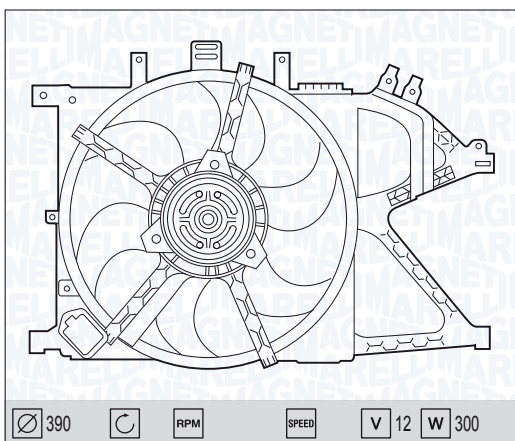

Ø 390 RPM SPEED V 12 W 300

MTC331AX - 069422331010

OPEL/VAUXHALL CORSA C 1.4 16V	09/00 →
OPEL/VAUXHALL CORSA C 1.6 16V	09/00 →