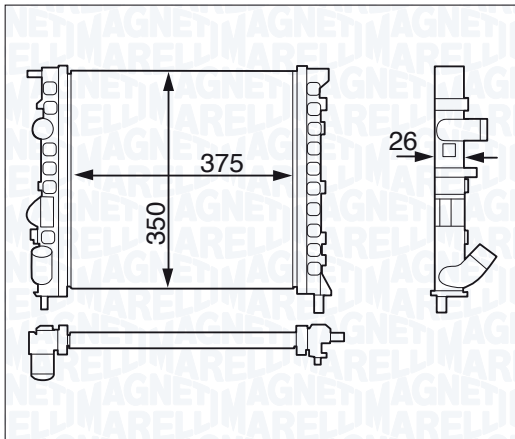

BM1221 - 350213122100

RENAULT CLIO II 1.2 (B/CB0F, B/CB0A, B/CB10, B/CB1K, B/CB2D, B/CB2H)

09/98 →