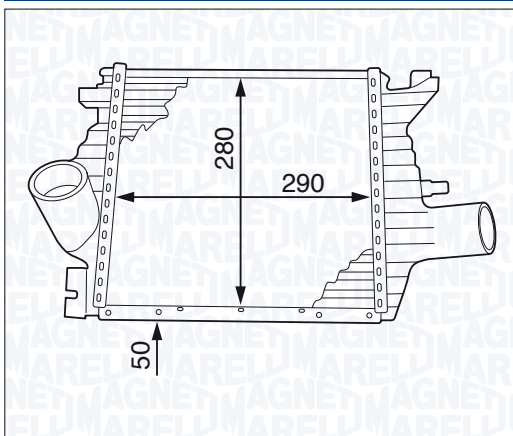

NEW

MST198 - 351319201980

MERCEDES V-CLASS V 200 CDI (638.294)	03/99 → 07/03
MERCEDES V-CLASS V 220 CDI (638.294)	03/99 → 07/03
MERCEDES VITO 108 CDI 2.2 (638.094)	03/99 → 07/03
MERCEDES VITO 108 CDI 2.2 (638.194)	03/99 → 07/03
MERCEDES VITO 110 CDI 2.2 (638.094)	03/99 → 07/03
MERCEDES VITO 110 CDI 2.2 (638.194)	03/99 → 07/03
MERCEDES VITO 112 CDI 2.2 (638.094)	03/99 → 07/03
MERCEDES VITO 112 CDI 2.2 (638.194)	03/99 → 07/03