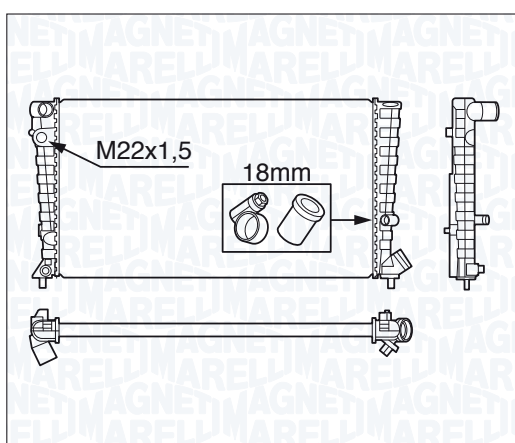

BM1183 - 350213118300	<i>i</i>	
CITROËN BERLINGO 1.8 D (W/ QUICK CONNECTION)		97 →
CITROËN BERLINGO 1.9 D (W/ QUICK CONNECTION)		97 →
CITROËN XSARA 1.7 (W/ QUICK CONNECTION)		97 →
CITROËN XSARA 1.9D (W/ QUICK CONNECTION)		97 →
CITROËN XSARA 1.9SD (W/ QUICK CONNECTION)		97 →
CITROËN XSARA 1.9 TD (W/ QUICK CONNECTION)		97 →
CITROËN ZX 1.8 (W/ QUICK CONNECTION)		97 →
CITROËN ZX 1.9 D (W/ QUICK CONNECTION)		97 →
CITROËN ZX 1.9 TD (W/ QUICK CONNECTION)		97 →
PEUGEOT 306 1.8 D (W/ QUICK CONNECTION)		97 →
PEUGEOT 306 1.9 D (W/ QUICK CONNECTION)		97 →
PEUGEOT 306 1.9 TD (W/ QUICK CONNECTION)		04/97 →
PEUGEOT 306 2.0 XSI (W/ QUICK CONNECTION)		96 →
PEUGEOT PARTNER 1.8 D (W/ QUICK CONNECTION)		97 →
PEUGEOT PARTNER 1.9 D (W/ QUICK CONNECTION)		97 →