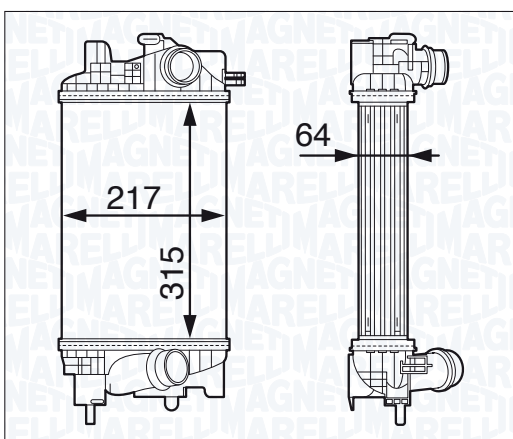

NEW

MST302 - 351319203020

OPEL/VAUXHALL MERIVA B 1.3 CDTI	06/10 →