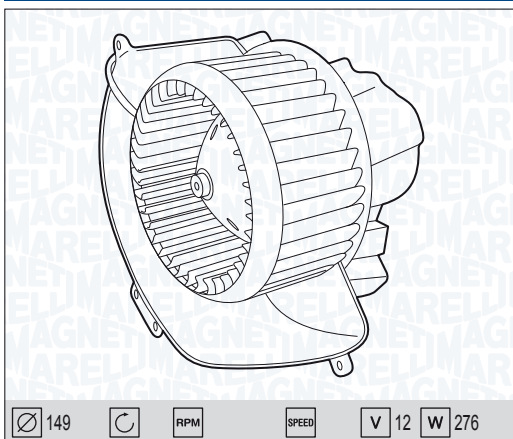

Ø 149   C   RPM   SPEED   V 12   W 276

NEW MTC459AX - 069422459010		<i>i</i>	
OPEL/VAUXHALL ASTRA G 1.2i	+RH	98 → 04	
OPEL/VAUXHALL ASTRA G 1.4i	+RH	98 → 04	
OPEL/VAUXHALL ASTRA G 1.6i	+RH	98 → 04	
OPEL/VAUXHALL ASTRA G 1.7DT	+RH	98 → 04	
OPEL/VAUXHALL ASTRA G 1.8i	+RH	98 → 04	
OPEL/VAUXHALL ASTRA G 2.0DT	+RH	98 → 04	
OPEL/VAUXHALL ASTRA G 2.0TD	+RH	98 → 04	
OPEL/VAUXHALL ASTRA H ALL	+RH