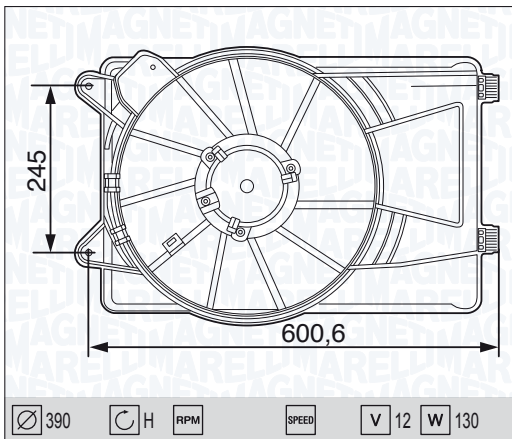

NEW	MTC473AX - 069422473010		
	ALFA ROMEO MITO 1.4 Junior 78CV		09/08 →