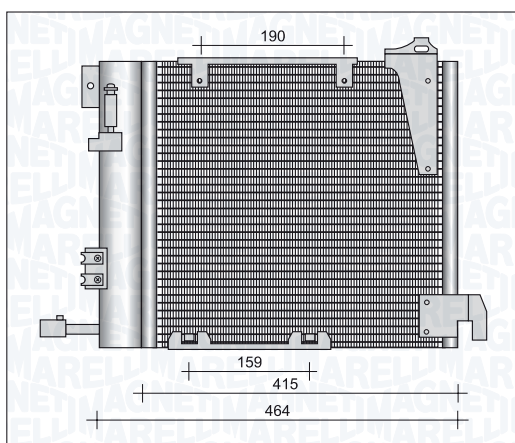

BC263 - 350203263000	<i>i</i>	
OPEL/VAUXHALL ASTRA G 1.7 Diesel		03/98 →
OPEL/VAUXHALL ASTRA G 1.7 Tdi		01/00 → 02/04
OPEL/VAUXHALL ASTRA G 1.7 Turbodiesel		03/98 →
OPEL/VAUXHALL ASTRA G 2.0 Dti 16V		03/01 →
OPEL/VAUXHALL ZAFIRA A 1.7 Dti		02 →
OPEL/VAUXHALL ZAFIRA A 2.0 Dti 16V		02 →