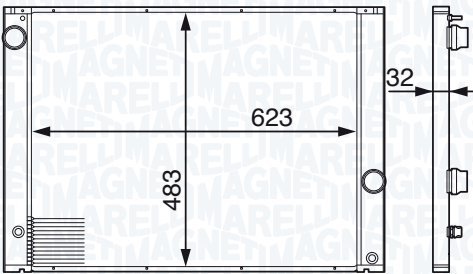

NEW

BM1397 - 350213139700

BMW 5 SERIES 520i	-BC	09/07 →
BMW 5 SERIES 523i	-BC	07/05 →
BMW 5 SERIES 525i	-BC	01/07 →
BMW 5 SERIES 525i	-BC	07/05 →
BMW 5 SERIES 525xi	-BC	07/05 →
BMW 5 SERIES 530i	-BC	01/07 →
BMW 5 SERIES 530i	-BC	07/05 →
BMW 5 SERIES 530xi	-BC	01/07 →
BMW 5 SERIES 530xi	-BC	07/05 →
BMW 6 SERIES 630i	-BC	07/07 →
BMW 6 SERIES 630i	-BC	09/04 →