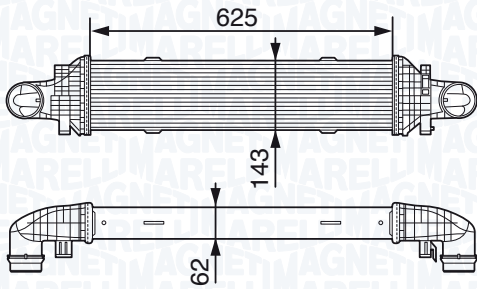

MERCEDES C-CLASS C 220 CDI (204.002)	12/08 →
MERCEDES C-CLASS C 220 CDI (204.202)	12/08 →
MERCEDES C-CLASS C 250 CDI (204.003)	08/08 →
MERCEDES C-CLASS C 250 CDI 4-matic	01/11 →
MERCEDES C-CLASS C 320 CDI	08/07 →
MERCEDES C-CLASS C 320 CDI (204.022)	01/07 →
MERCEDES C-CLASS C 320 CDI 4-matic	08/07 →
MERCEDES C-CLASS C 350 CDI (204.022)	07/09 →
MERCEDES C-CLASS C 350 CDI (204.025)	10/09 →
MERCEDES C-CLASS C 350 CDI (204.225)	10/09 →
MERCEDES C-CLASS C 350 CDI 4-matic (204.089)	07/09 →
MERCEDES C-CLASS C 350 CDI 4-matic (204.092)	10/09 →
MERCEDES C-CLASS C 350 CDI 4-matic (204.292)	10/09 →
MERCEDES E-CLASS E 220 CDI (207.302)	01/10 →
MERCEDES E-CLASS E 220 CDI (207.402)	01/10 →
MERCEDES E-CLASS E 220 CDI (212.002)	01/09 →
MERCEDES E-CLASS E 220 CDI (212.202)	11/09 →
MERCEDES E-CLASS E 250 CDI (207.303)	01/09 →
MERCEDES E-CLASS E 250 CDI (207.403)	01/10 →
MERCEDES E-CLASS E 250 CDI (212.003)	01/09 →
MERCEDES E-CLASS E 250 CDI (212.203)	11/09 →
MERCEDES E-CLASS E 350 BlueTEC (212.024)	01/09 →
MERCEDES E-CLASS E 350 BlueTEC (212.224)	11/09 →
MERCEDES E-CLASS E 350 CDI (207.322)	01/09 →
MERCEDES E-CLASS E 350 CDI (207.422)	01/10 →
MERCEDES E-CLASS E 350 CDI (212.025)	01/09 →
MERCEDES E-CLASS E 350 CDI (212.225)	11/09 →
MERCEDES E-CLASS E 350 CDI 4-matic (212.089)	09/09 →
MERCEDES E-CLASS E 350 CDI 4-matic (212.289)	11/09 →
MERCEDES GLK-CLASS 200 CDI (204.901)	07/10 →
MERCEDES GLK-CLASS 220 CDI (204.902)	12/08 →
MERCEDES GLK-CLASS 220 CDI 4-matic (204.984)	12/08 →
MERCEDES GLK-CLASS 250 CDI 4-matic (204.982)	09/09 →
MERCEDES GLK-CLASS 320 CDI 4-matic (204.983)	06/08 →
MERCEDES GLK-CLASS 350 CDI 4-matic (204.992)	07/09 →