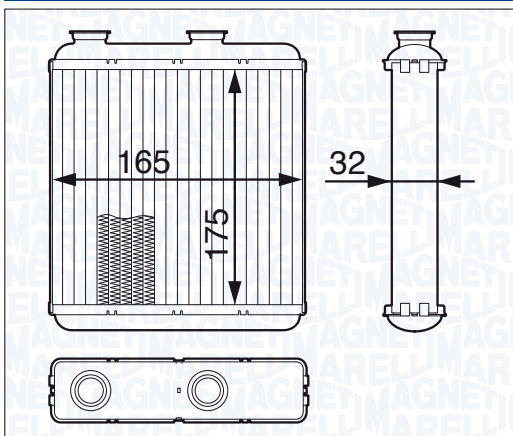

| <b>NEW</b><br>BR345 - 350218345000 | <i>i</i> |               |
|------------------------------------|----------|---------------|
| OPEL MERIVA 1.3 CDTI               | QH       | 05/03 → 05/10 |
| OPEL MERIVA 1.4 16V Twinport       | QH       | 05/03 → 05/10 |
| OPEL MERIVA 1.6                    | QH       | 05/03 → 05/10 |
| OPEL MERIVA 1.6 16V                | QH       | 05/03 → 05/10 |
| OPEL MERIVA 1.6 Turbo              | QH       | 05/03 → 05/10 |
| OPEL MERIVA 1.7 CDTI               | QH       | 05/03 → 05/10 |
| OPEL MERIVA 1.7 DTI                | QH       | 05/03 → 05/10 |
| OPEL MERIVA 1.8                    | QH       | 05/03 → 05/10 |