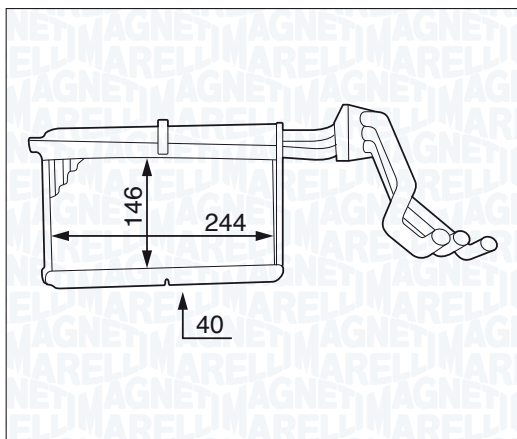

NEW

BR353 - 350218353000

BMW 5 SERIES 518 g	MF	11/91 → 01/97
BMW 5 SERIES 518 i	MF	12/87 → 11/95
BMW 5 SERIES 518 i	MF	11/91 → 01/97
BMW 5 SERIES 520 i	MF	12/87 → 01/97
BMW 5 SERIES 520 i 24V	MF	12/87 → 11/95
BMW 5 SERIES 524 td	MF	12/87 → 11/95
BMW 5 SERIES 525 i	MF	12/87 → 01/97
BMW 5 SERIES 525 i 24V	MF	12/87 → 11/95
BMW 5 SERIES 525 i X	MF	11/91 → 01/97
BMW 5 SERIES 525 i X 24V	MF	12/87 → 11/95
BMW 5 SERIES 525 td	MF	12/87 → 11/95
BMW 5 SERIES 525 td	MF	11/91 → 01/97
BMW 5 SERIES 525 tds	MF	12/87 → 01/97
BMW 5 SERIES 530 i	MF	12/87 → 11/95
BMW 5 SERIES 530 i V8	MF	12/87 → 01/97
BMW 5 SERIES 535 i	MF	12/87 → 11/95
BMW 5 SERIES 540 i	MF	11/91 → 01/97
BMW 5 SERIES 540 i V8	MF	12/87 → 11/95
BMW 5 SERIES M5 3.6	MF	12/87 → 11/95
BMW 5 SERIES M5 3.6 KAT	MF	12/87 → 11/95
BMW 5 SERIES M5 3.8	MF	12/87 → 11/95
BMW 5 SERIES M5 3.8	MF	11/91 → 01/97
BMW 7 SERIES 730 i,iL	MF	09/86 → 09/94
BMW 7 SERIES 730 i,iL V8	MF	09/86 → 09/94
BMW 7 SERIES 735 i,iL	MF	09/86 → 09/94
BMW 7 SERIES 740 i,iL V8	MF	09/86 → 09/94