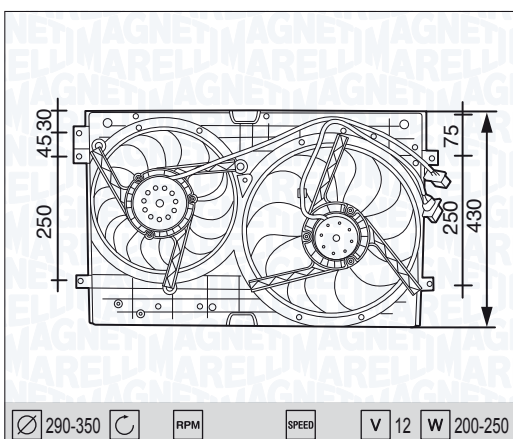

∅ 290-350 C RPM SPEED V 12 W 200-250

MTC258AX - 069422258010

VOLKSWAGEN BEETLE 1.4 i 16V

08/01 →

VOLKSWAGEN BEETLE 1.6 i 16V

09/99 →

VOLKSWAGEN BEETLE 1.8 i 20V Turbo

01/98 →

VOLKSWAGEN BEETLE 2.0 i 8V

09/98 →